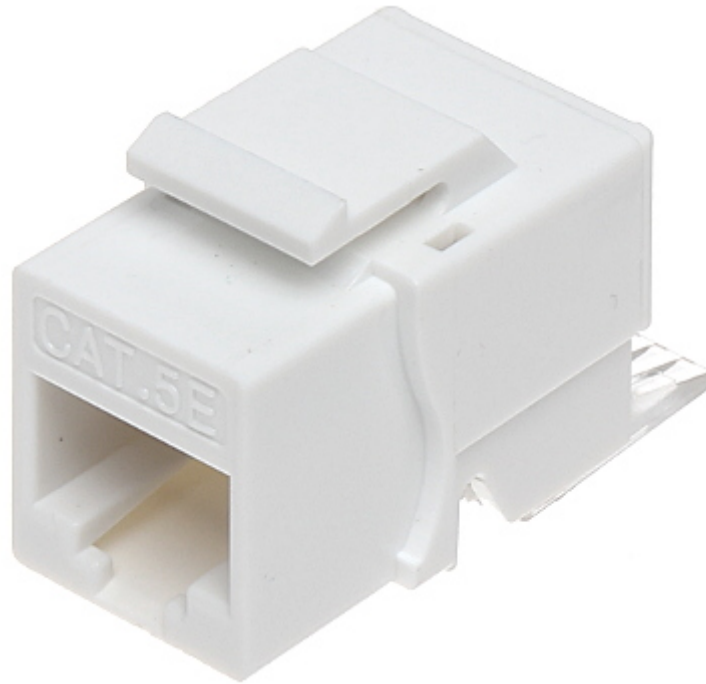

Code: FX-RJ45-56

KEYSTONE CONNECTOR **FX-RJ45-56**

Net: **0.70 EUR** Gross: **0.86 EUR**

SPECIFICATION

Connector type:	Socket RJ45
Color:	White
Wire mounting:	KRONE quick-connector - Fixing of the bottom (angle), snap closure, hinges
Application:	<ul style="list-style-type: none">• Patch panel Keystone,• UTP cat. 5e
Material:	PET
Main features:	<ul style="list-style-type: none">• Very easy and quick installation without any tools• Keystone assembly standard
Weight:	0.0075 kg
Dimensions:	17 x 24 x 33 mm (W x H x D)
Guarantee:	2 years