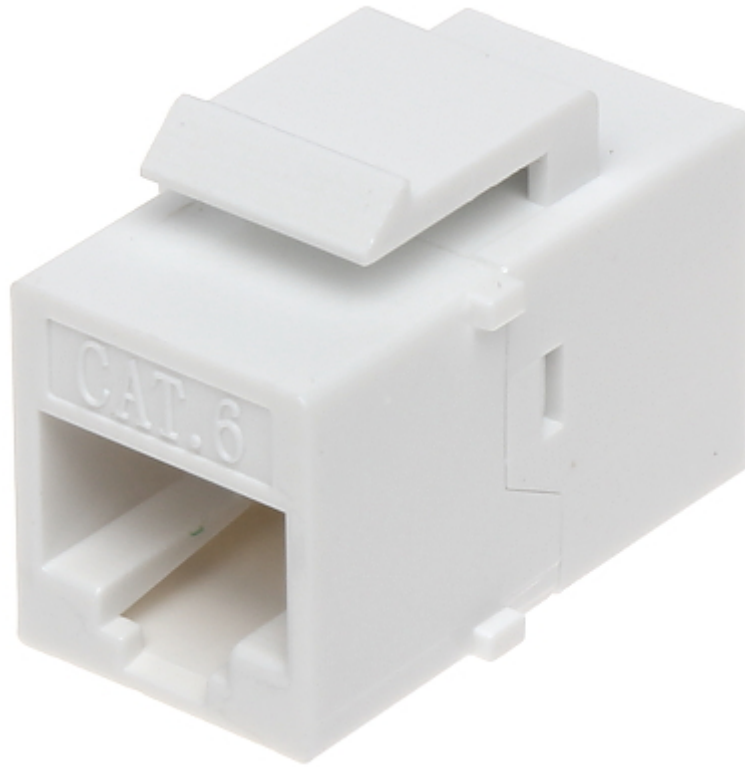

Code: FX-RJ45-G/RJ45-G/6

## KEYSTONE CONNECTOR **FX-RJ45-G/RJ45-G/6**

Net: **0.74 EUR** Gross: **0.91 EUR**

### SPECIFICATION

Connector type:	Adapter RJ45 Socket / RJ45 Socket
Color:	White
Application:	<ul style="list-style-type: none"><li>• Patch panel Keystone</li><li>• UTP cat. 6</li></ul>
Material:	PET
Main features:	<ul style="list-style-type: none"><li>• Very easy and quick installation without any tools</li><li>• Keystone assembly standard</li></ul>
Weight:	0.006 kg
Dimensions:	17 x 22 x 27 mm (W x H x D)
Guarantee:	2 years