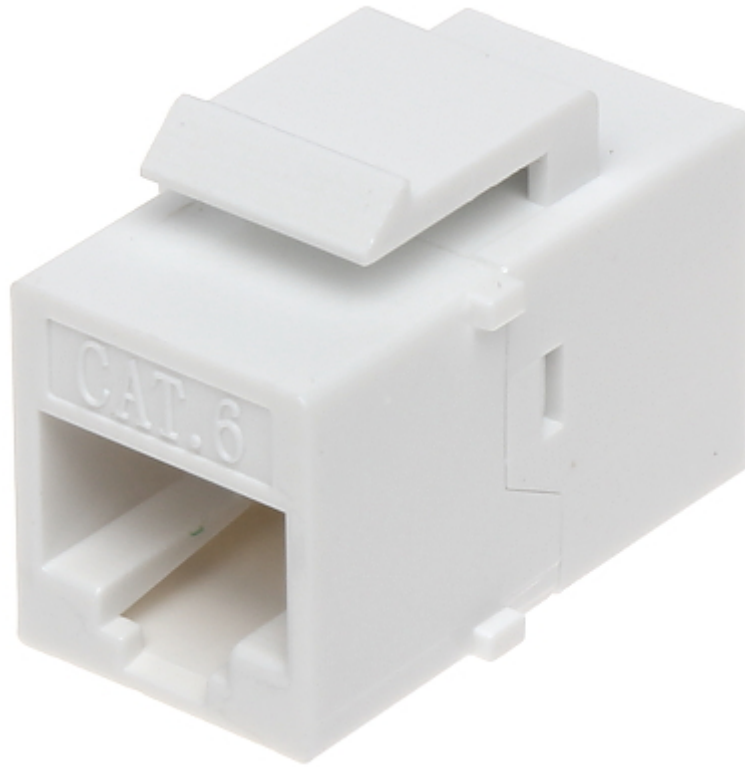

Code: FX-RJ45-G/RJ45-G/6

KEYSTONE CONNECTOR **FX-RJ45-G/RJ45-G/6**

Net: **0.67 USD** Gross: **0.82 USD**

SPECIFICATION

Connector type:	Adapter RJ45 Socket / RJ45 Socket
Color:	White
Application:	<ul style="list-style-type: none">• Patch panel Keystone• UTP cat. 6
Material:	PET
Main features:	<ul style="list-style-type: none">• Very easy and quick installation without any tools• Keystone assembly standard
Weight:	0.006 kg
Dimensions:	27 x 22 x 16 mm
Guarantee:	2 years