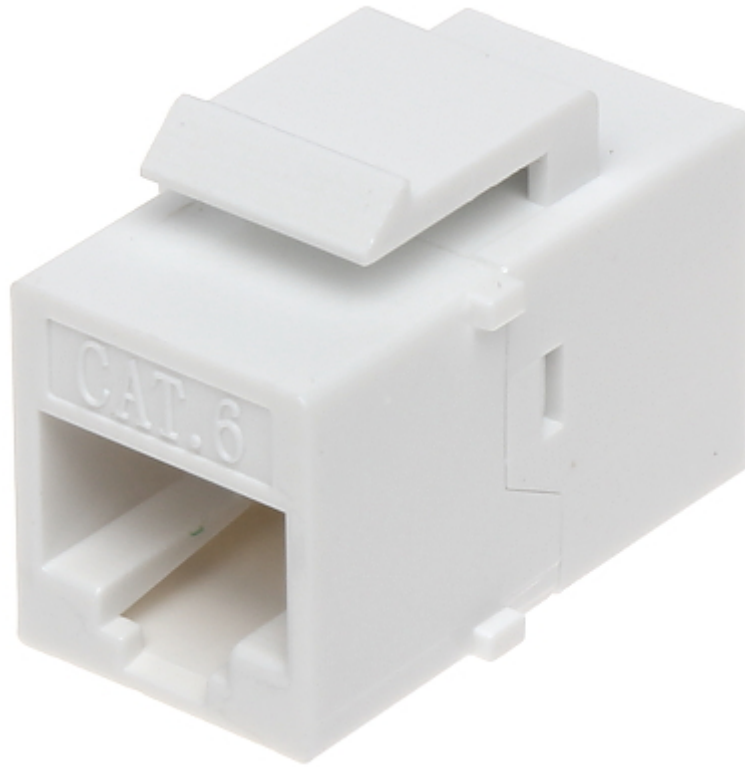

Code: FX-RJ45-G/RJ45-G/6

KEYSTONE CONNECTOR **FX-RJ45-G/RJ45-G/6**

Net: **0.78 EUR** Gross: **0.96 EUR**

SPECIFICATION

Connector type:	Adapter RJ45 Socket / RJ45 Socket
Color:	White
Application:	<ul style="list-style-type: none">• Patch panel Keystone• UTP cat. 6
Material:	PET
Main features:	<ul style="list-style-type: none">• Very easy and quick installation without any tools• Keystone assembly standard
Weight:	0.006 kg
Dimensions:	17 x 22 x 27 mm (W x H x D)
Guarantee:	2 years