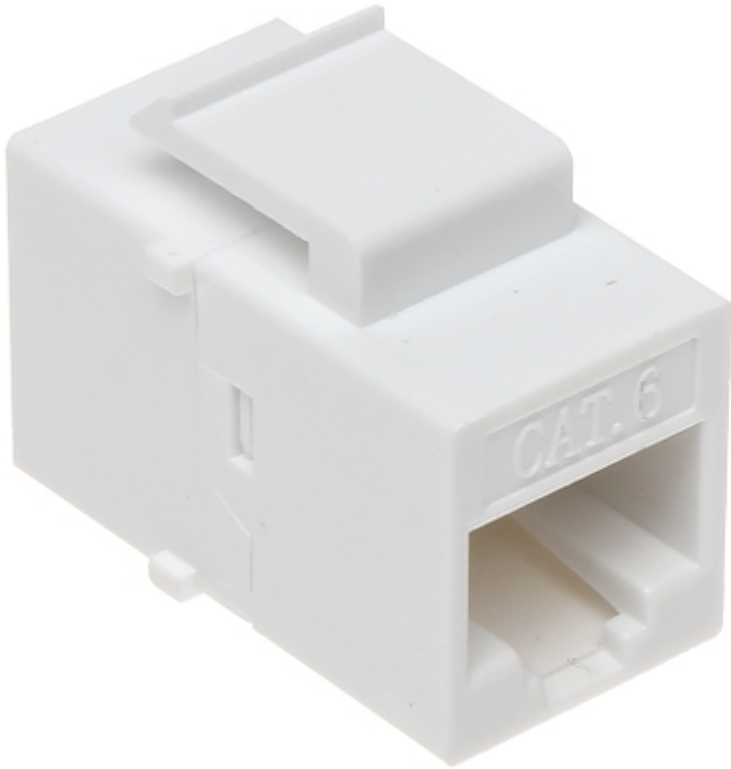

PACKAGE

Dimensions (L x W x H): 0x0x0 mm	Gross Weight: 0 kg