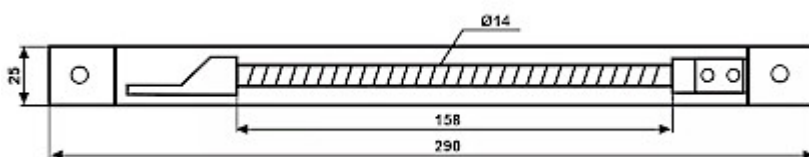

Dimensions: