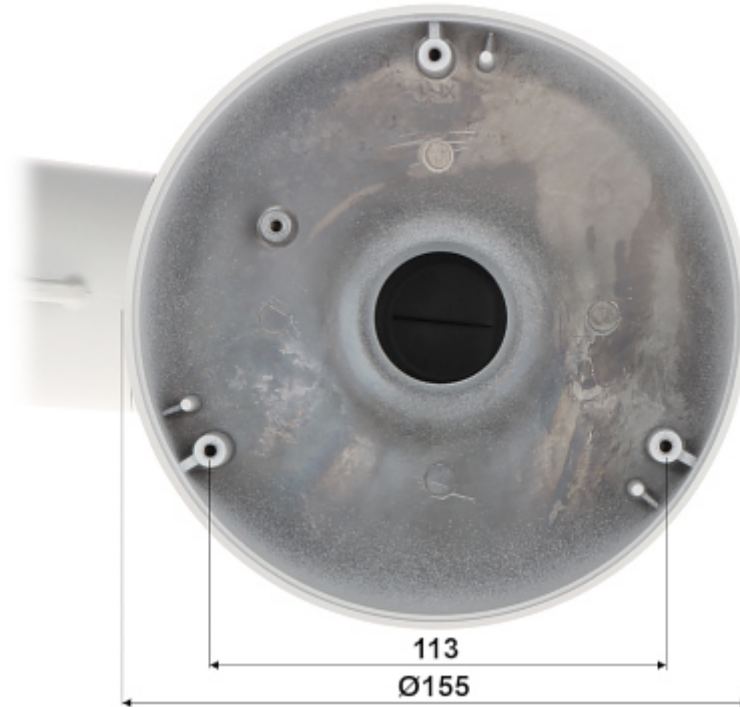

Code: PFB410W

INTEGRATED CAMERA BRACKET FISHEYE-PTZ **PFB410W** DAHUA

Net: **546.00 PLN** Gross: **671.58 PLN**

Wall bracket. Designed to Dahua: Fisheye, PTZ cameras.

SPECIFICATION

Suitable for cameras:	Fisheye-PTZ - DAHUA - documentation for download below.
Material:	Aluminum
Color:	White
Weight:	2.6 kg
Dimensions:	<ul style="list-style-type: none">• Rotation angle 0 ° : 652 x 165 x 155 mm• Rotation angle 88 ° : 555 x 237 x 155 mm
Manufacturer / Brand:	DAHUA
Guarantee:	3 years

View from the side of PTZ camera mount:

Dimensions:

Example of application:

In the kit: