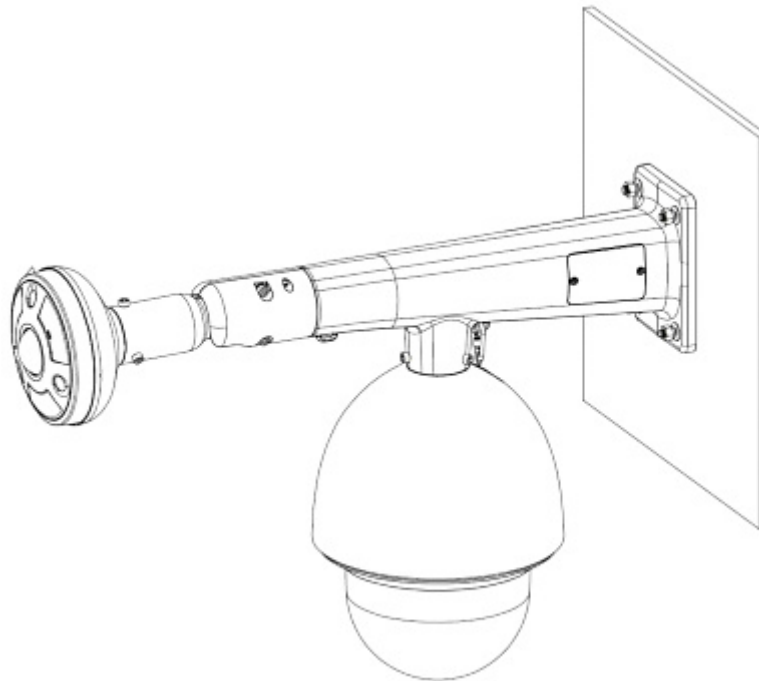

Code: PFB410W

INTEGRATED CAMERA BRACKET FISHEYE-PTZ **PFB410W** DAHUA

Net: **546.00 PLN** Gross: **671.58 PLN**

Wall bracket. Designed to Dahua: Fisheye, PTZ cameras.

SPECIFICATION

Suitable for cameras:	Fisheye-PTZ - DAHUA - documentation for download below.
Material:	Aluminum
Color:	White
Weight:	2.6 kg
Dimensions:	<ul style="list-style-type: none">• Rotation angle 0 ° : 652 x 165 x 155 mm• Rotation angle 88 ° : 555 x 237 x 155 mm
Manufacturer / Brand:	DAHUA
Guarantee:	3 years

PRESENTATION

DELTA-OPTI Monika Matysiak; <https://www.delta.poznan.pl>
POL; 60-713 Poznań; Graniczna 10
e-mail: delta-opti@delta.poznan.pl; tel: +(48) 61 864 69 60

Side view:

View from the side of Fisheye camera mount:

View from the side of PTZ camera mount:

Dimensions:

Example of application:

In the kit: