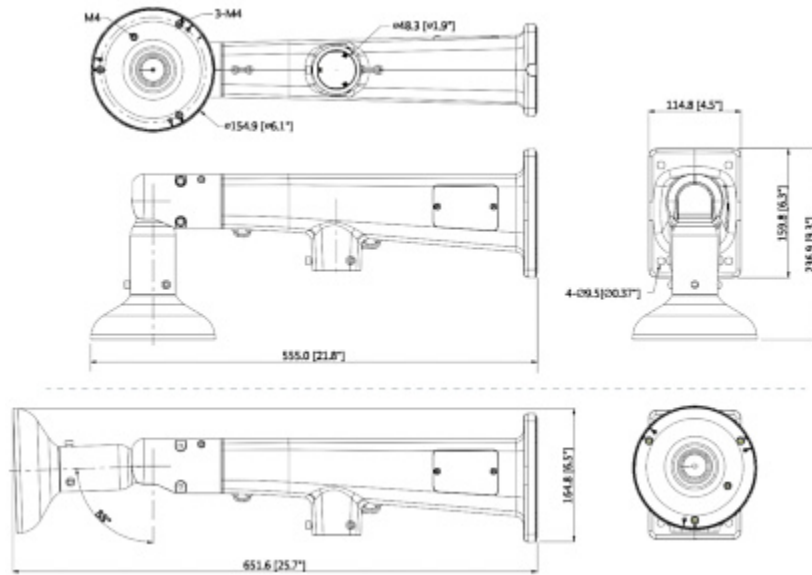

Code: PFB410W

INTEGRATED CAMERA BRACKET FISHEYE-PTZ **PFB410W** DAHUA

Net: **546.00 PLN** Gross: **671.58 PLN**

Wall bracket. Designed to Dahua: Fisheye, PTZ cameras.

SPECIFICATION

Suitable for cameras:	Fisheye-PTZ - DAHUA - documentation for download below.
Material:	Aluminum
Color:	White
Weight:	2.6 kg
Dimensions:	<ul style="list-style-type: none">• Rotation angle 0 ° : 652 x 165 x 155 mm• Rotation angle 88 ° : 555 x 237 x 155 mm
Manufacturer / Brand:	DAHUA
Guarantee:	3 years

PRESENTATION

DELTA-OPTI Monika Matysiak; <https://www.delta.poznan.pl>
POL; 60-713 Poznań; Graniczna 10
e-mail: delta-opti@delta.poznan.pl; tel: +(48) 61 864 69 60

Side view:

View from the side of Fisheye camera mount:

View from the side of PTZ camera mount:

Dimensions:

Example of application:

In the kit: