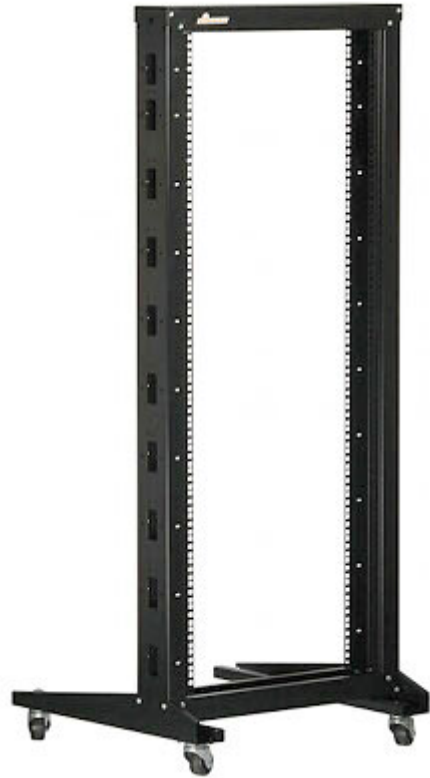

Code: S19-29U

RACK FRAME S19-29U

Net: 119.32 EUR Gross: 146.76 EUR

Open frame to mount the devices compatible with RACK 19" units.

SPECIFICATION

Internal height:	29 U
Internal width:	19 "
External height:	1420 mm
Number of rails:	1
Color:	Black
Movement:	With included castors
Weight:	18 kg
Guarantee:	2 years

PRESENTATION

Front view:

Rear view:

In the kit: