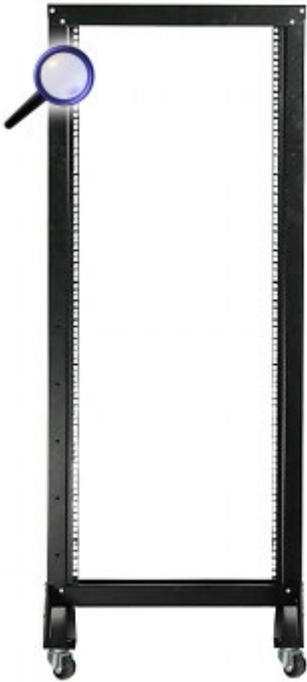

Code: S19-29U

RACK FRAME S19-29U

Net: 119.32 EUR Gross: 146.76 EUR

Open frame to mount the devices compatible with RACK 19" units.

SPECIFICATION

Internal height:	29 U
Internal width:	19 "
External height:	1420 mm
Number of rails:	1
Color:	Black
Movement:	With included castors
Weight:	18 kg
Guarantee:	2 years

PRESENTATION

Front view:

Rear view:

In the kit: