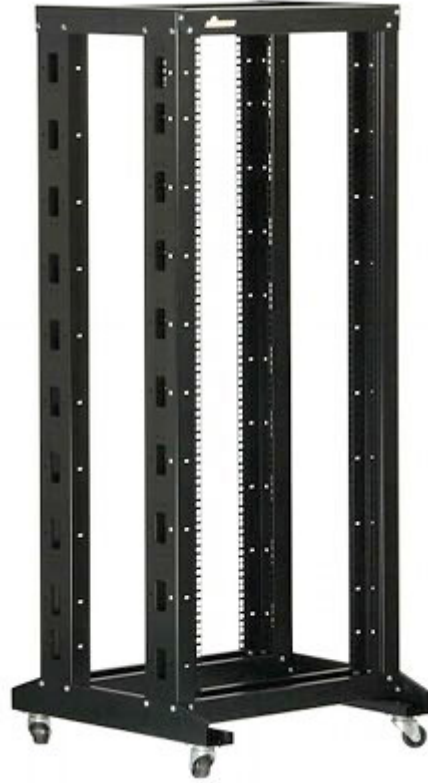

Code: S19-29U/2

RACK FRAME S19-29U/2

Net: 173.05 EUR Gross: 173.05 EUR

Open frame to mount the devices compatible with RACK 19" units.

SPECIFICATION

Internal height:	29 U
Internal width:	19 "
Internal depth:	400 mm
External height:	1420 mm
Number of rails:	2
Color:	Black
Movement:	With included castors
Weight:	28.6 kg
Guarantee:	2 years

Dimensions (L x W x H): 0x0x0 mm	Gross Weight: 0 kg
----------------------------------	--------------------