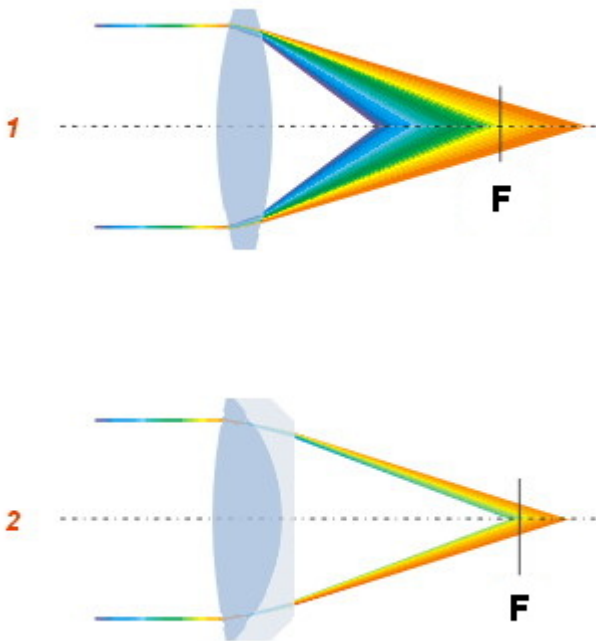

PACKAGE

Dimensions (L x W x H): 0x0x0 mm	Gross Weight: 0 kg