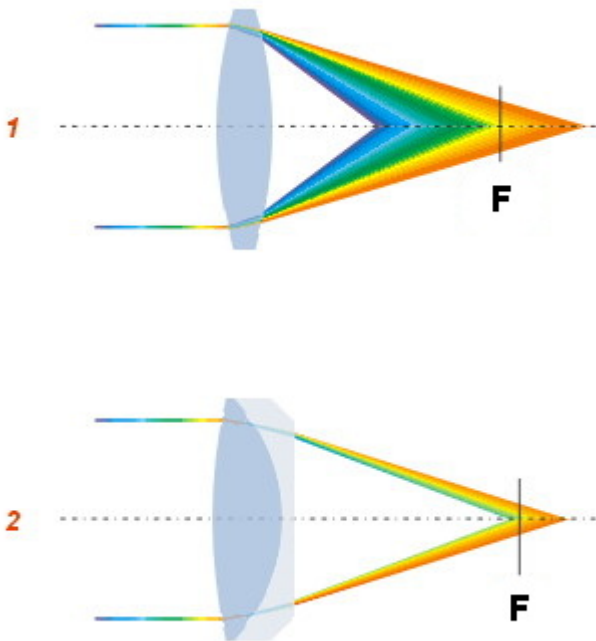

PACKAGE

Dimensions (L x W x H): 0x0x0 mm	Gross Weight: 0 kg

DELTA-OPTI Monika Matysiak; <https://www.delta.poznan.pl>
POL; 60-713 Poznań; Graniczna 10
e-mail: delta-opti@delta.poznan.pl; tel: +(48) 61 864 69 60