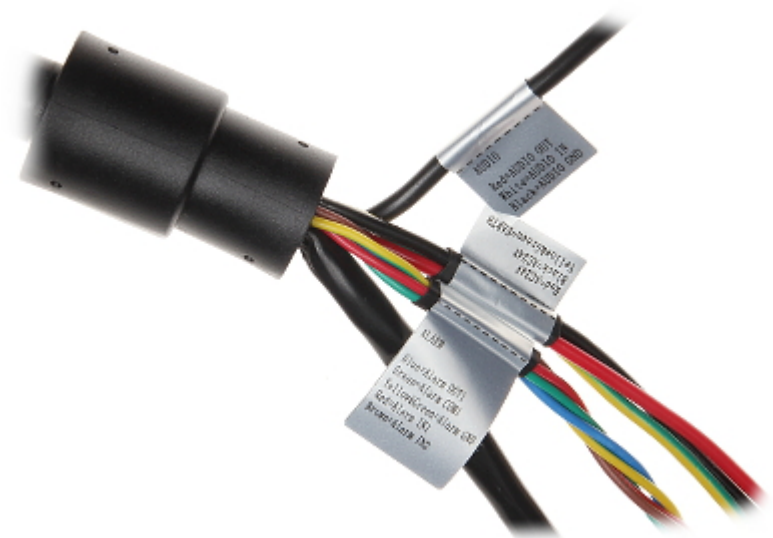

Housing:	Speed Dome Metal
Color:	White
"Index of Protection":	IP67
Vandal-proof:	✓, IK10
Operation temp:	-40 °C ... 60 °C
Weight:	2.75 kg (with bracket)
Dimensions:	Ø 186 x 415 mm (with bracket)
Supported languages:	English, Polish
Manufacturer / Brand:	DAHUA
Guarantee:	<b>3 years</b>

## PRESENTATION

Bottom view:

Memory card slot:

Bracket dimensions:

Connectors:

Connectors description:

In the kit:

**OUR TESTS**