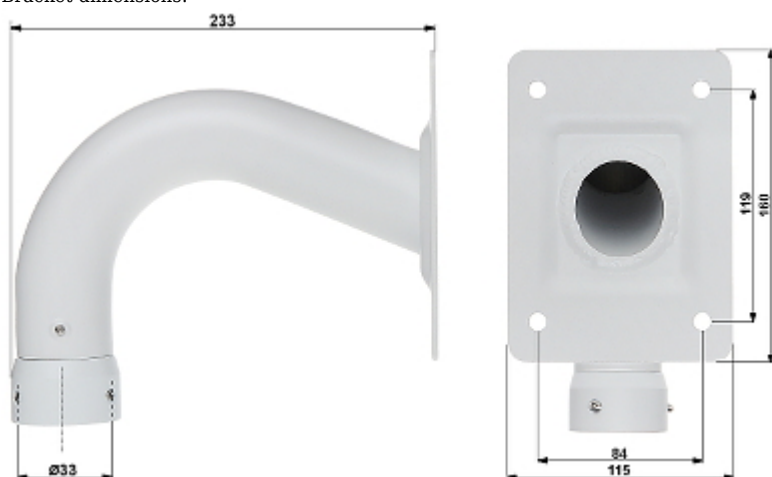

Housing:	Speed Dome Metal
Color:	White
"Index of Protection":	IP67
Vandal-proof:	✓, IK10
Operation temp:	-40 °C ... 60 °C
Weight:	2.75 kg (with bracket)
Dimensions:	Ø 186 x 415 mm (with bracket)
Supported languages:	English, Polish
Manufacturer / Brand:	DAHUA
Guarantee:	<b>3 years</b>

## PRESENTATION

Bottom view:

Memory card slot:

Bracket dimensions:

Connectors:

Connectors description:

In the kit:

**OUR TESTS**