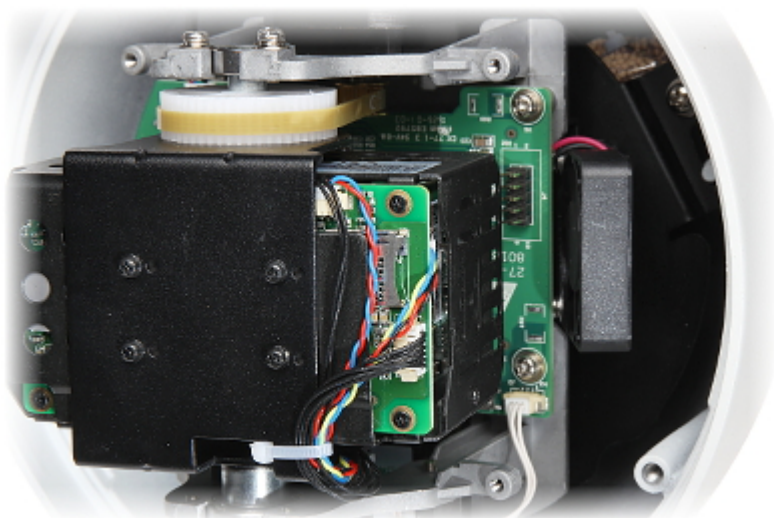

Memory card slot: