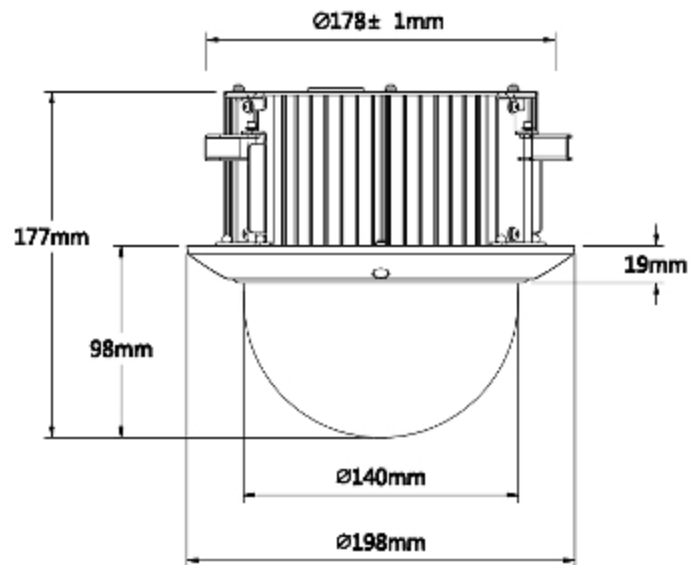

Power supply:	<ul style="list-style-type: none"> <li>• PoE (802.3at),</li> <li>• 24 V AC / 1.5 A (power adapter included)</li> </ul>
Power consumption:	≤ 13 W
Housing:	Speed Dome Metal
Color:	White
Vandal-proof:	IK10
Operation temp:	-30 °C ... 60 °C
Weight:	2.35 kg
Dimensions:	Ø 198 x 177 mm
Supported languages:	English, Polish
Manufacturer / Brand:	DAHUA
Guarantee:	<b>3 years</b>

## PRESENTATION

Camera view after remove the Dome cover:

Memory card slot:

Camera connectors:

Connectors description:

Camera dimensions:

See how to initialize DAHUA cameras:

: