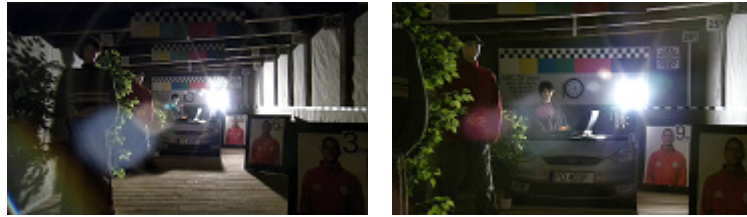

Camera image at direct strong light opposite to camera:

Camera image at night conditions, at different illumination values show below:

10 LUX:

1 LUX:

0.1 LUX:

0.01 LUX:

0.001 LUX: