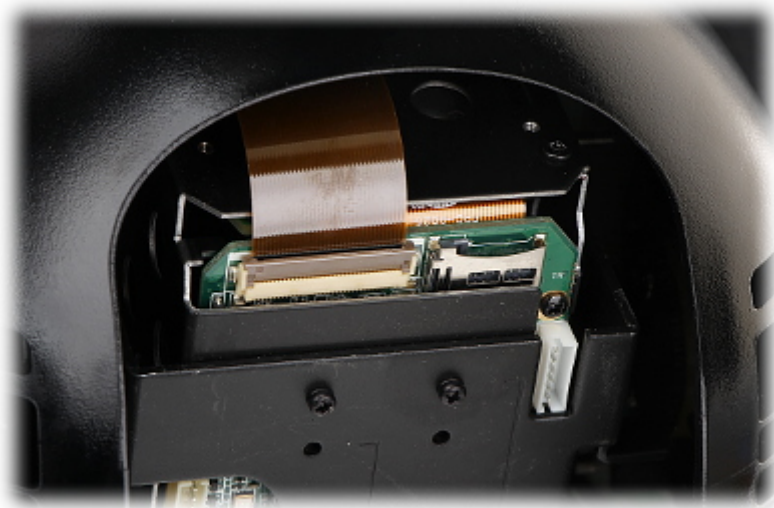

Power supply:	<ul style="list-style-type: none"> • PoE (802.3at), • 24 V AC / 2.2 A (power adapter included)
Power consumption:	≤ 22 W
Housing:	Speed Dome Metal
Color:	White
"Index of Protection":	IP66
Vandal-proof:	<input type="checkbox"/>
Operation temp:	-30 °C ... 65 °C
Weight:	2.9 kg
Dimensions:	Ø 220 x 305 mm
Supported languages:	Polish, English, Bulgarian, Croatian, Czech, Danish, Estonian, Finnish, French, Greek, Spanish, Dutch, Lithuanian, Latvian, German, Norwegian, Portuguese, Russian, Romanian, Serbian, Slovak, Slovenian, Swedish, Turkish, Hungarian, Italian
Manufacturer / Brand:	Hikvision
SAP Code:	301309545
Guarantee:	3 years

PRESENTATION

Bottom view:

Camera view after remove the Dome cover:

Memory card slot:

Connectors:

Connectors description:

In the kit:

OUR TESTS

Camera image at artificial illumination (about 30Lux):

Camera image at night conditions with external IR illuminator on:

Camera image at direct strong light opposite to camera:

Camera image at night conditions, at different illumination values show below: