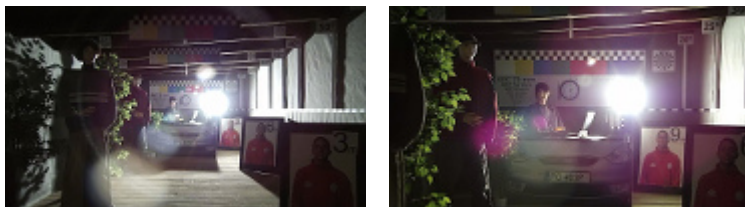

Camera image at artificial illumination (about 30Lux):

Camera image at night conditions with external IR illuminator on:

Camera image at direct strong light opposite to camera:

Camera image at night conditions, at different illumination values show below: