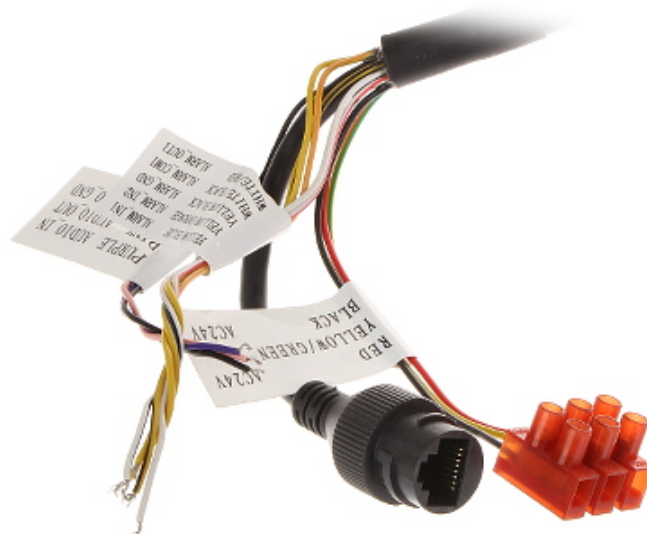

Power supply:	<ul style="list-style-type: none"> • PoE (802.3at), • 24 V AC / 2.2 A (power adapter included)
Power consumption:	≤ 22 W
Housing:	Speed Dome Metal
Color:	White
"Index of Protection":	IP66
Vandal-proof:	<input type="checkbox"/>
Operation temp:	-30 °C ... 65 °C
Weight:	2.9 kg
Dimensions:	Ø 220 x 305 mm
Supported languages:	Polish, English, Bulgarian, Croatian, Czech, Danish, Estonian, Finnish, French, Greek, Spanish, Dutch, Lithuanian, Latvian, German, Norwegian, Portuguese, Russian, Romanian, Serbian, Slovak, Slovenian, Swedish, Turkish, Hungarian, Italian
Manufacturer / Brand:	Hikvision
SAP Code:	301309545
Guarantee:	3 years

PRESENTATION

Bottom view:

Camera view after remove the Dome cover:

Memory card slot:

Connectors:

Connectors description:

In the kit:

OUR TESTS

Camera image at artificial illumination (about 30Lux):

Camera image at night conditions with external IR illuminator on:

Camera image at direct strong light opposite to camera:

Camera image at night conditions, at different illumination values show below: