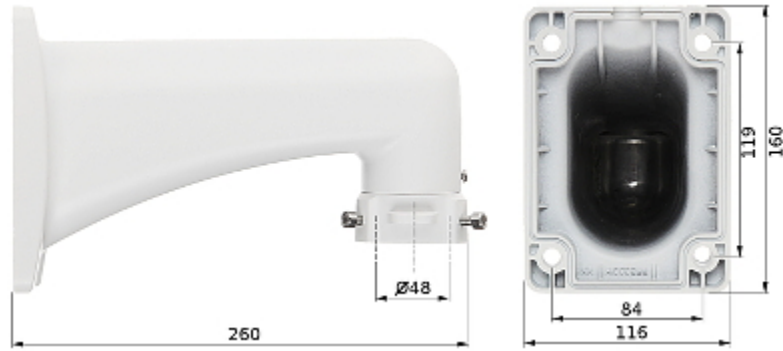

Guarantee:

3 years

PRESENTATION

Bottom view:

Memory card slot:

Bracket dimensions:

See how to initialize DAHUA cameras:

: