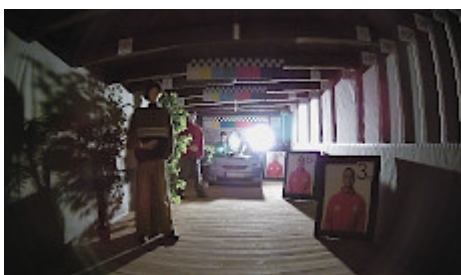

Camera image at night conditions, at different illumination values show below:

10 LUX:

1 LUX:

0.1 LUX:

0.01 LUX: