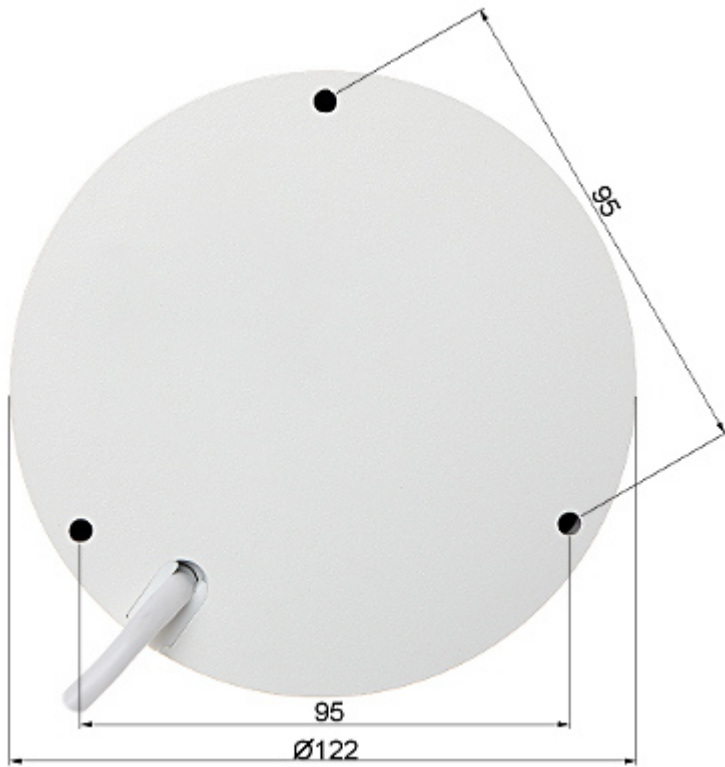

"Index of Protection":	IP66
Vandal-proof:	IK10
Weight:	0.57 kg
Dimensions:	Ø 122 x 89 mm
Supported languages:	Polish, English
Manufacturer / Brand:	DAHUA
Guarantee:	3 years

PRESENTATION

Camera view after remove the Dome cover:

Memory card slot:

Camera mounting dimensions:

See how to initialize DAHUA cameras:

:

In the kit:

OUR TESTS

Camera image at artificial illumination (about 30Lux):

Camera image at night conditions with external IR illuminator on: