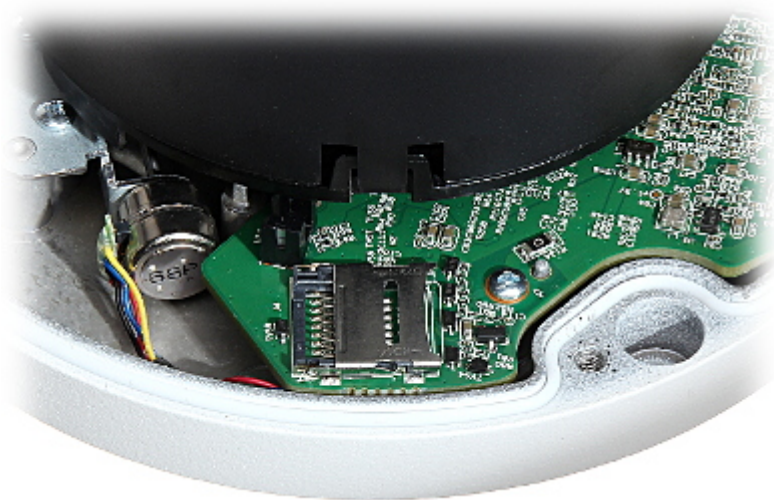

Camera mounting dimensions: