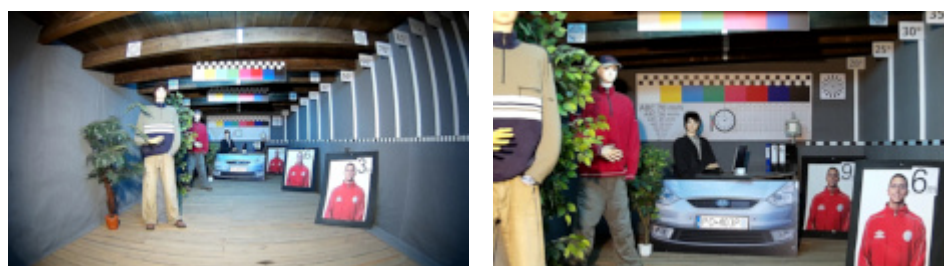

DELTA-OPTI Monika Matysiak; <https://www.delta.poznan.pl>
POL; 60-713 Poznań; Graniczna 10
e-mail: delta-opti@delta.poznan.pl; tel: +(48) 61 864 69 60