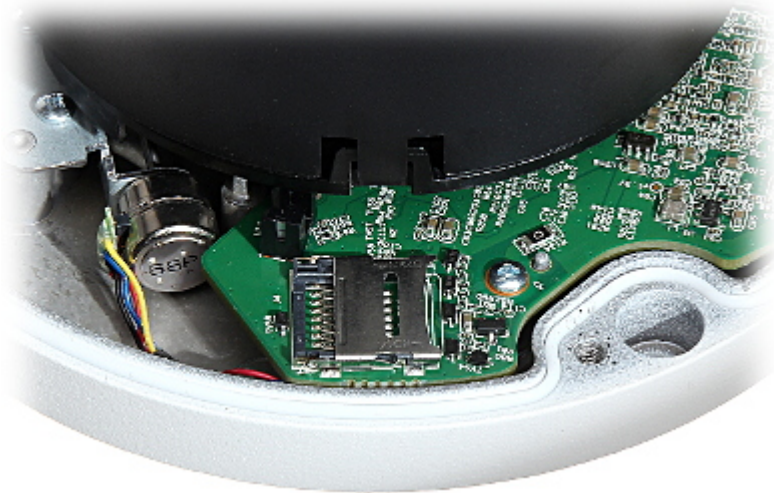

Memory card slot:

Camera dimensions: