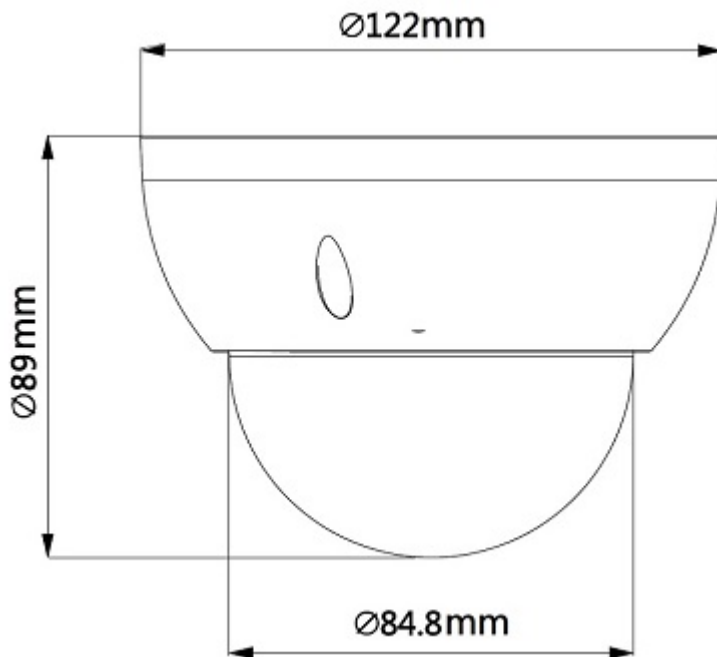

Memory card slot:

Camera dimensions:

Camera mounting dimensions:

See how to initialize DAHUA cameras:

:
In the kit:

OUR TESTS

Camera image at artificial illumination (about 30Lux):

DELTA-OPTI Monika Matysiak; <https://www.delta.poznan.pl>
POL; 60-713 Poznań; Graniczna 10
e-mail: delta-opti@delta.poznan.pl; tel: +(48) 61 864 69 60

Dimensions (L x W x H): 0x0x0 mm	Gross Weight: 0 kg
----------------------------------	--------------------