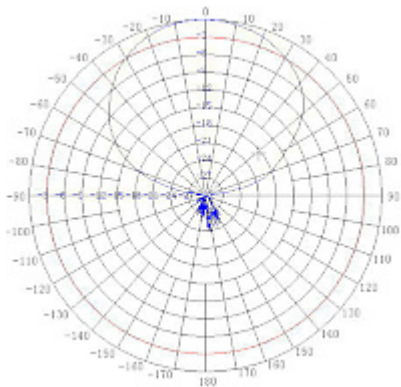

### SPECIFICATION

Frequency range:	<ul style="list-style-type: none"><li>• 806 ... 960 MHz,</li><li>• 1710 ... 2500 MHz</li></ul>
Connector:	"N" Socket
Gain :	max. 8.2 dBi GSM max. 9.5 dBi UMTS
Impedance:	50 $\Omega$
Polarization:	Vertical
VSWR:	< 1.5
Main features:	<ul style="list-style-type: none"><li>• Very easy and quick assembly</li><li>• Small dimensions</li></ul>
Weight:	0.61 kg
Dimensions:	293 x 210 x 65 mm
Guarantee:	2 years

### PRESENTATION

Antenna mounting on the mast:

Antenna connector:

Antenna characteristics:

**PACKAGE**

Dimensions (L x W x H): 0x0x0 mm	Gross Weight: 0 kg
----------------------------------	--------------------