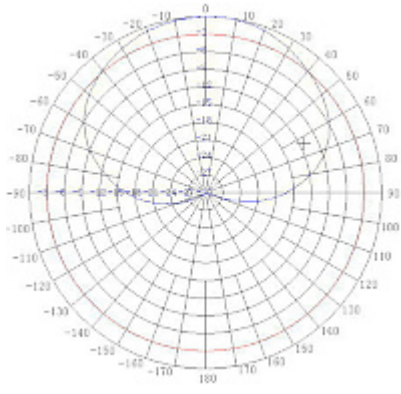

### SPECIFICATION

Frequency range:	<ul style="list-style-type: none"><li>• 806 ... 960 MHz,</li><li>• 1710 ... 2500 MHz</li></ul>
Connector:	"N" Socket
Gain :	max. 8.2 dBi GSM max. 9.5 dBi UMTS
Impedance:	50 $\Omega$
Polarization:	Vertical
VSWR:	< 1.5
Main features:	<ul style="list-style-type: none"><li>• Very easy and quick assembly</li><li>• Small dimensions</li></ul>
Weight:	0.61 kg
Dimensions:	293 x 210 x 65 mm
Guarantee:	2 years

### PRESENTATION

Antenna mounting on the mast:

Antenna connector:

Antenna characteristics:

**PACKAGE**

Dimensions (L x W x H): 0x0x0 mm	Gross Weight: 0 kg
----------------------------------	--------------------