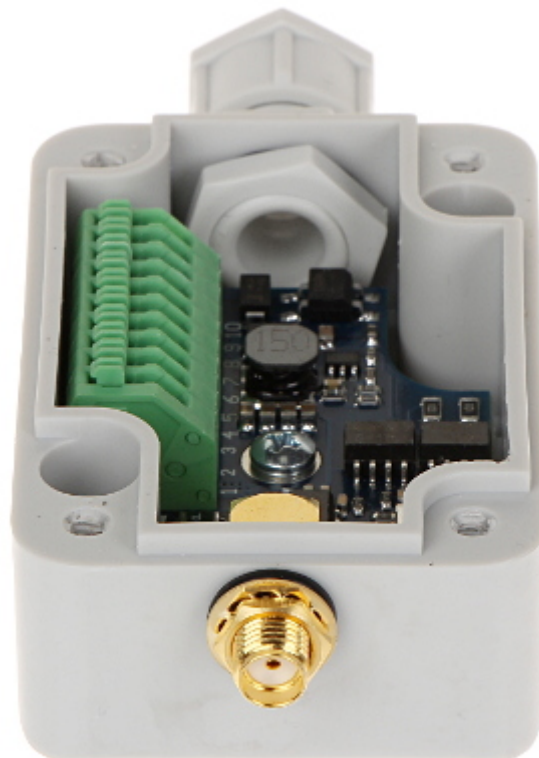

Antenna connector: