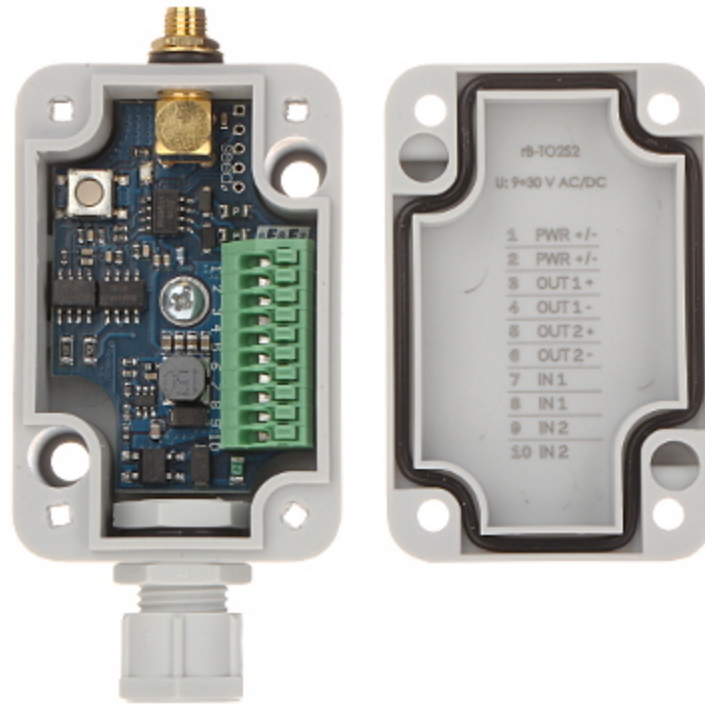

Connectors description: