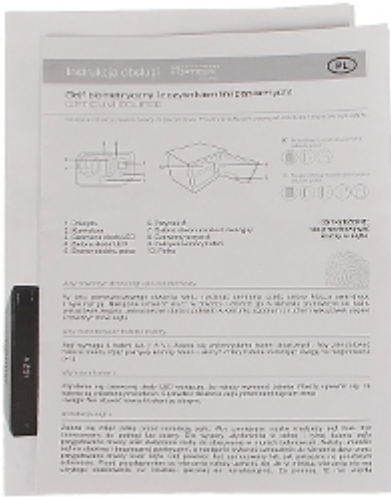

Code: OPTI-ECLIPSE

BIOMETRIC SAFE **OPTI-ECLIPSE**

Net: **87.03 EUR** Gross: **87.03 EUR**

SPECIFICATION

Power supply:	4 x AA 1.5 V
Color:	Black
Main features:	<ul style="list-style-type: none">• Support up to 20 finger prints• Emergency opening with the key• Optical and acoustic operations signaling• Electronic lock with 4-8 digital code
Manufacturer code:	* 1 2 3 4 * - opening and closing the lock
Plate thickness:	2 mm
Weight:	8.21 kg
Dimensions:	350 x 250 x 256 mm
Manufacturer / Brand:	Opticum
Country of origin:	China
Guarantee:	2 years

In the kit:

PACKAGE

Dimensions (L x W x H): 0x0x0 mm	Gross Weight: 0 kg
----------------------------------	--------------------

DELTA-OPTI Monika Matysiak; <https://www.delta.poznan.pl>
POL; 60-713 Poznań; Graniczna 10
e-mail: delta-opti@delta.poznan.pl; tel: +(48) 61 864 69 60