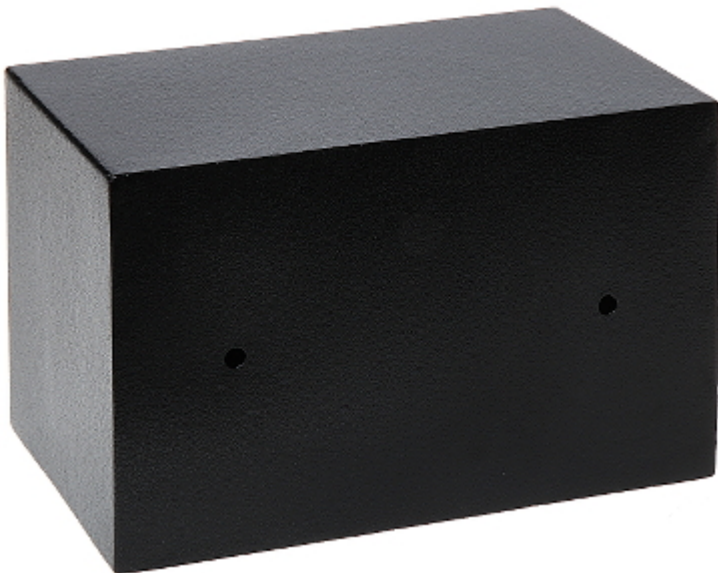

Code: OPTI-SAMSON

SAFE OPTI-SAMSON

Net: 34.61 EUR Gross: 42.57 EUR

SPECIFICATION

Battery power supply:	Alkaline batteries - 4 x LR6 (AA), 1.5 V
Color:	Black
Main features:	<ul style="list-style-type: none">• Keypad lock after three incorrect code entries• Emergency opening with the key• Optical and acoustic operations signaling• Incorrect code entering indication• Low battery level alarm• Electronic lock with 3-8 digital code
Manufacturer code:	* 1 5 9 * - opening and closing the lock
Plate thickness:	1.5 mm
Weight:	3.55 kg
Dimensions:	310 x 200 x 200 mm
Manufacturer / Brand:	Opticum
Country of origin:	China
Guarantee:	2 years

PRESENTATION

Safe door with 2 locking bolts:

Mounting side view:

In the kit:

OUR OPINIONS

- Solid metal construction.