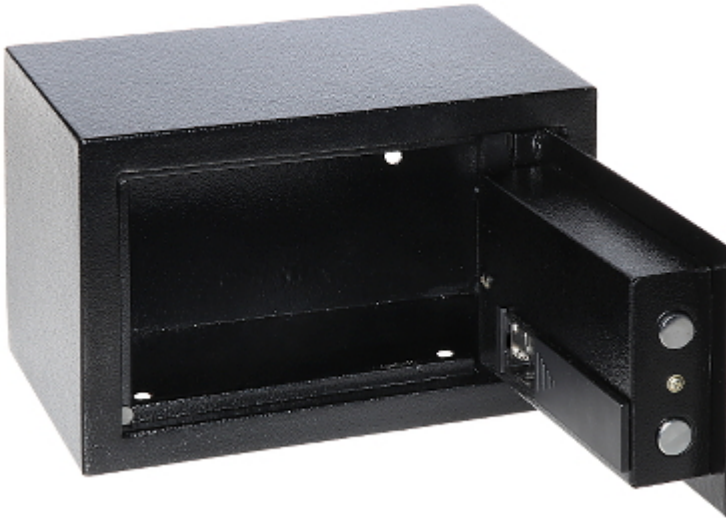

Code: OPTI-SAMSON

SAFE OPTI-SAMSON

Net: 34.61 EUR Gross: 42.57 EUR

SPECIFICATION

Battery power supply:	Alkaline batteries - 4 x LR6 (AA), 1.5 V
Color:	Black
Main features:	<ul style="list-style-type: none">• Keypad lock after three incorrect code entries• Emergency opening with the key• Optical and acoustic operations signaling• Incorrect code entering indication• Low battery level alarm• Electronic lock with 3-8 digital code
Manufacturer code:	* 1 5 9 * - opening and closing the lock
Plate thickness:	1.5 mm
Weight:	3.55 kg
Dimensions:	310 x 200 x 200 mm
Manufacturer / Brand:	Opticum
Country of origin:	China
Guarantee:	2 years

PRESENTATION

Safe door with 2 locking bolts:

Mounting side view:

In the kit:

OUR OPINIONS

- Solid metal construction.