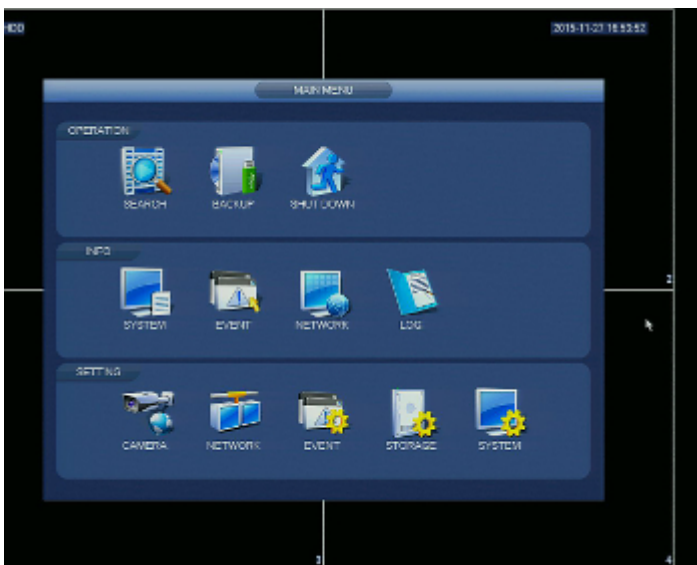

### SPECIFICATION

Standard:	TCP/IP
Supported resolutions:	max. 8.3 Mpx - 3840 x 2160 px, 4K UHD
Video outputs:	1 pcs HDMI 1 pcs VGA
Audio support:	4 Channels - Audio from cameras
Audio inputs:	1 pcs CINCH - External microphone input
Audio outputs:	1 pcs CINCH
Image compression method:	H.265, H.264
Supported hard drives:	1 x 6 TB SATA
Recording modes:	Manual, Motion Detection, Schedule
Network protocols:	HTTP, HTTPS, TCP/IP, IPv4/IPv6, UPnP, RTSP, UDP, NTP, DHCP, DNS, DDNS, IP Filter, FTP, IP Search, ONVIF 2.4
External storage devices backup:	Backup to USB drive (pendrive, external drive)
Default admin user / password:	admin / admin
Default IP address:	192.168.1.108
Web browser access ports:	80, 37777
PC client access ports:	37777
Mobile client access ports:	37777
RTSP URL:	rtsp://admin:haslo@192.168.1.108:554/cam/realmonitor?channel=1&subtype=0 - Main stream rtsp://admin:haslo@192.168.1.108:554/cam/realmonitor?channel=1&subtype=1 - Sub stream
Searching and playback the records:	Records searching: by time and events type. Records playback: forward, backward, fast, slow Advanced searching (to the one second accuracy) All channels synchronous playback, Smart Search function
Bitrate:	max. 80 Mbps

## PRESENTATION

Top view:

Rear panel:

In the kit:

Example captures of device interface: