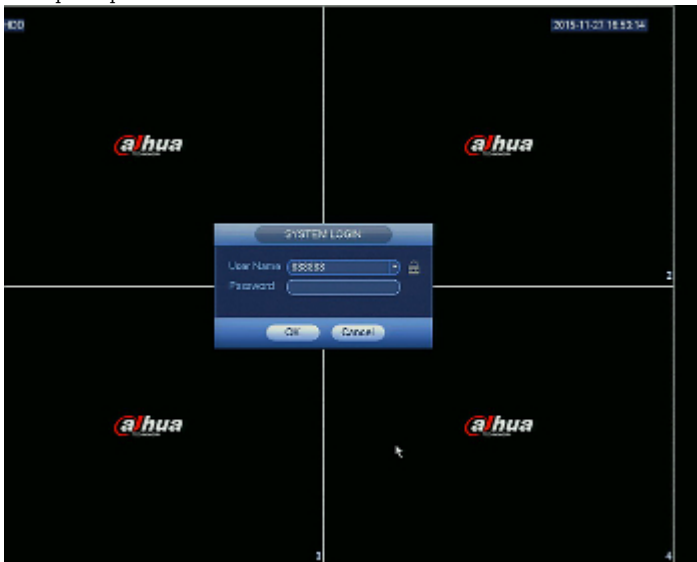

DELTA-OPTI Monika Matysiak; <https://www.delta.poznan.pl>  
POL; 60-713 Poznań; Graniczna 10  
e-mail: [delta-opti@delta.poznan.pl](mailto:delta-opti@delta.poznan.pl); tel: +(48) 61 864 69 60

Network functions:	Full support via network, Remote records copying, Web Server built-in max. 128 on-line users
Mobile phones support:	Port no.: 37777 or access by a cloud (P2P) <ul style="list-style-type: none"> <li>• Android: Free application <a href="#">DMSS</a>, Android: Free application <a href="#">IMOU</a></li> <li>• iOS (iPhone): Free application <a href="#">DMSS</a>, iOS (iPhone): Free application <a href="#">IMOU</a></li> </ul> See how to configure the P2P function in Dahua recorders and how to enable the mobile application
Alarm inputs / outputs:	—
PTZ control:	IP Speed Dome Cameras
Motion Detection:	22 x 18 motion zones - after motion detection records detected channels only
USB:	2 pcs USB 2.0
Mouse support:	✓
IR remote controller in the set:	—
Power supply:	12 V DC / 2 A (power adapter included)
Weight:	0.43 kg
Dimensions:	205 x 205 x 48 mm
Supported languages:	English, Bulgarian, Czech, Finnish, Greek, Polish, Romanian, Serbian, Slovenian, Hungarian
Country of origin:	China
Manufacturer / Brand:	DAHUA
Guarantee:	<b>3 years</b>

## PRESENTATION

Top view:

Rear panel:

In the kit:

Example captures of device interface: