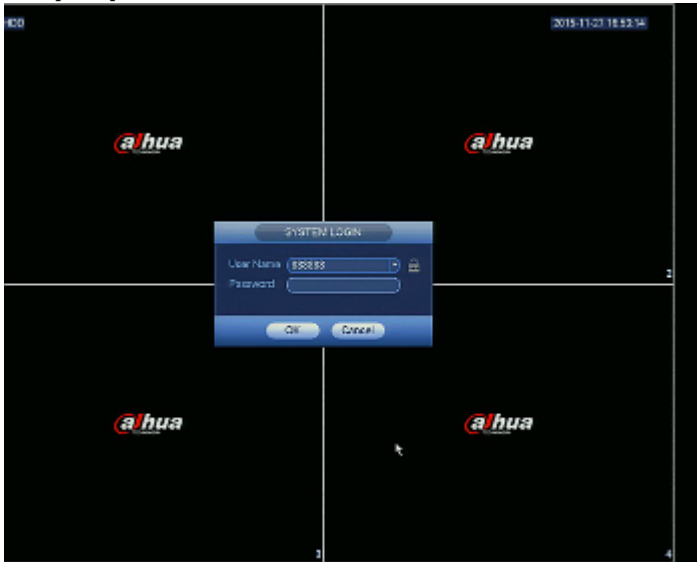

DELTA-OPTI Monika Matysiak; <https://www.delta.poznan.pl>
POL; 60-713 Poznań; Graniczna 10
e-mail: delta-opti@delta.poznan.pl; tel: +(48) 61 864 69 60

Mobile phones support:	Port no.: 37777 or access by a cloud (P2P) <ul style="list-style-type: none"> • Android: Free application DMSS • iOS (iPhone): Free application DMSS See how to configure the P2P function in Dahua recorders and how to enable the mobile application
Default admin user / password:	admin / - The administrator password should be set at the first start
Default IP address:	192.168.1.108
Web browser access ports:	80, 37777
PC client access ports:	37777
Mobile client access ports:	37777
RTSP URL:	rtsp://admin:hasło@192.168.1.108:554/cam/realmonitor?channel=1&subtype=0 - Main stream rtsp://admin:hasło@192.168.1.108:554/cam/realmonitor?channel=1&subtype=1 - Sub stream
Alarm inputs / outputs:	—
PTZ control:	IP Speed Dome Cameras
Motion Detection:	22 x 18 motion zones - after motion detection records detected channels only
USB:	2 pcs USB 2.0
Mouse support:	✓
IR remote controller in the set:	—
Power supply:	12 V DC / 2 A (power adapter included)
Weight:	0.89 kg
Dimensions:	260 x 227 x 48 mm
Supported languages:	Polish, English, Bulgarian, Czech, Danish, Finnish, French, Greek, Spanish, Dutch, German, Portuguese, Russian, Romanian, Serbian, Slovenian, Swedish, Hungarian, Italian
Manufacturer / Brand:	DAHUA
Guarantee:	3 years

PRESENTATION

Front panel:

Rear panel:

In the kit:

DELTA-OPTI Monika Matysiak; <https://www.delta.poznan.pl>
POL; 60-713 Poznań; Graniczna 10
e-mail: delta-opti@delta.poznan.pl; tel: +(48) 61 864 69 60

Example captures of device interface: