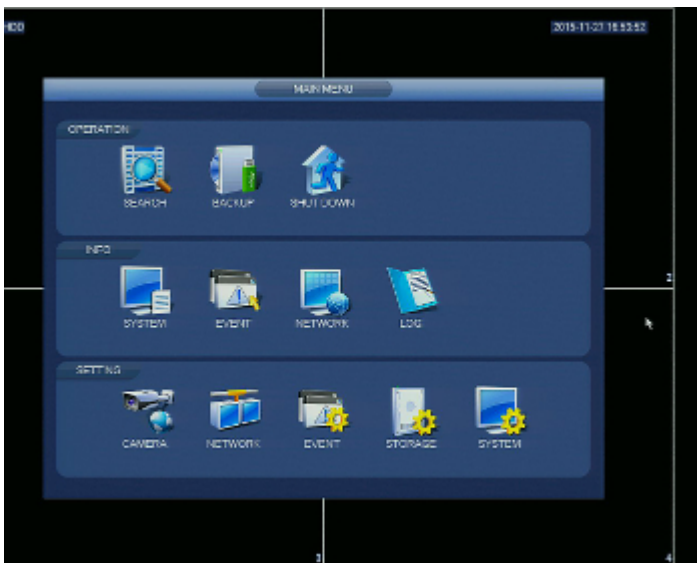

DELTA-OPTI Monika Matysiak; <https://www.delta.poznan.pl>
POL; 60-713 Poznań; Graniczna 10
e-mail: delta-opti@delta.poznan.pl; tel: +(48) 61 864 69 60

Mobile phones support:	Port no.: 37777 or access by a cloud (P2P) <ul style="list-style-type: none"> • Android: Free application DMSS • iOS (iPhone): Free application DMSS See how to configure the P2P function in Dahua recorders and how to enable the mobile application
Default admin user / password:	admin / - The administrator password should be set at the first start
Default IP address:	192.168.1.108
Web browser access ports:	80, 37777
PC client access ports:	37777
Mobile client access ports:	37777
RTSP URL:	rtsp://admin:hasło@192.168.1.108:554/cam/realmonitor?channel=1&subtype=0 - Main stream rtsp://admin:hasło@192.168.1.108:554/cam/realmonitor?channel=1&subtype=1 - Sub stream
Alarm inputs / outputs:	—
PTZ control:	IP Speed Dome Cameras
Motion Detection:	22 x 18 motion zones - after motion detection records detected channels only
USB:	2 pcs USB 2.0
Mouse support:	✓
IR remote controller in the set:	—
Power supply:	12 V DC / 2 A (power adapter included)
Weight:	0.89 kg
Dimensions:	260 x 227 x 48 mm
Supported languages:	Polish, English, Bulgarian, Czech, Danish, Finnish, French, Greek, Spanish, Dutch, German, Portuguese, Russian, Romanian, Serbian, Slovenian, Swedish, Hungarian, Italian
Manufacturer / Brand:	DAHUA
Guarantee:	3 years

PRESENTATION

Front panel:

Rear panel:

In the kit:

DELTA-OPTI Monika Matysiak; <https://www.delta.poznan.pl>
POL; 60-713 Poznań; Graniczna 10
e-mail: delta-opti@delta.poznan.pl; tel: +(48) 61 864 69 60

Example captures of device interface: