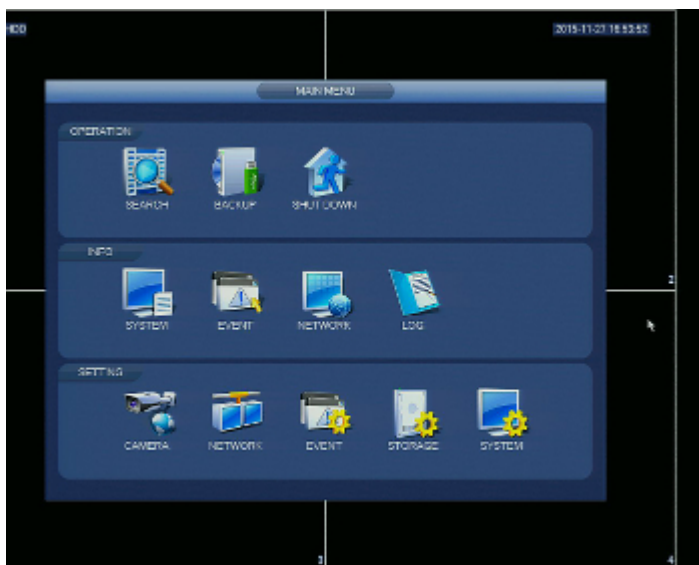

The disk is designed for reliable 24-hour operation in CCTV surveillance systems. Serial ATA interface connection.

Rear panel:

In the kit:

Example captures of device interface:

HDD FOR DVR:

Connectors: