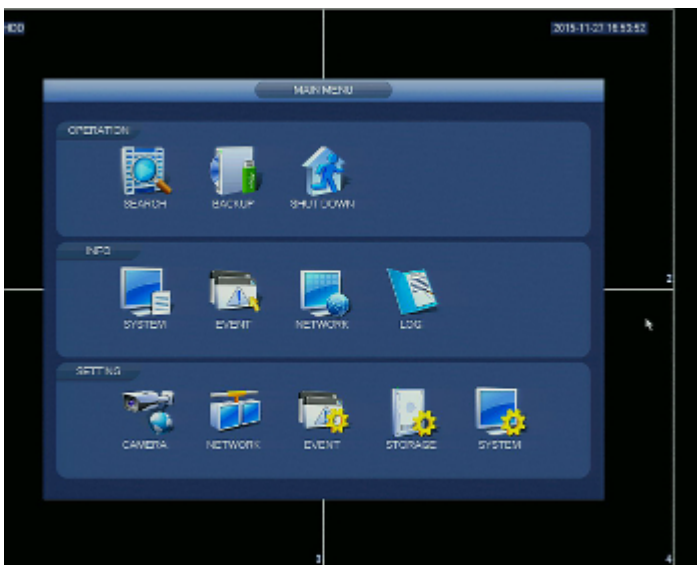

OUR OPINIONS

- o Audio transmission via network.