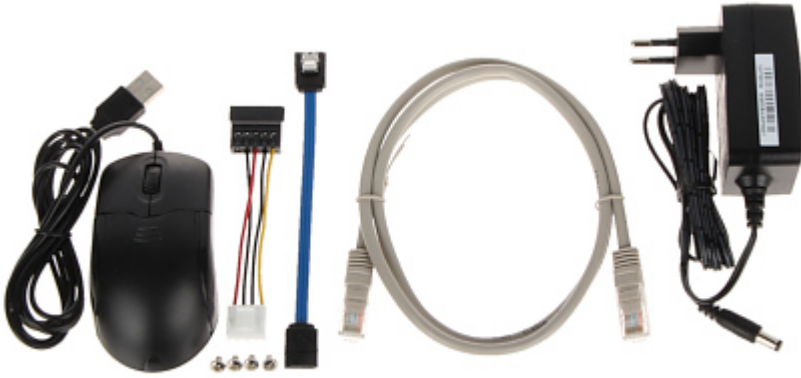

Code: DS-7104NI-Q1/M

NVR **DS-7104NI-Q1/M** 4 CHANNELS Hikvision

Net: **113.65 EUR** Gross: **113.65 EUR**

The DS-7104NI-Q1/M digital recorder is a professional device using in IP surveillance systems.

SPECIFICATION

DELTA-OPTI Monika Matysiak; <https://www.delta.poznan.pl>
POL; 60-713 Poznań; Graniczna 10
e-mail: delta-opti@delta.poznan.pl; tel: +(48) 61 864 69 60

Mobile client access ports:	8000
RTSP URL:	<ul style="list-style-type: none"> • rtsp://user:password@192.168.1.64:554/Streaming/Channels/channel_no01/ - Main stream • rtsp://user:password@192.168.1.64:554/Streaming/Channels/channel_no02/ - Sub stream
USB:	2 pcs USB 2.0
Alarm inputs / outputs:	—
PTZ control:	IP Speed Dome Cameras
Motion Detection:	✓
Intelligent Image Analysis:	✓
Mouse support:	✓
IR remote controller in the set:	—
Power supply:	12 V DC / 1.5 A (power adapter included)
Power consumption:	max. 10 W (without HDD)
Operation temp:	-10 °C ... 55 °C
Weight:	0.78 kg
Dimensions:	260 x 225 x 48 mm
Supported languages:	Polish, English, Bulgarian, Croatian, Czech, Danish, Estonian, French, Greek, Spanish, Dutch, Lithuanian, Latvian, German, Norwegian, Portuguese, Russian, Romanian, Serbian, Slovak, Slovenian, Swedish, Turkish, Hungarian, Italian
Manufacturer / Brand:	Hikvision
SAP Code:	303613773
Guarantee:	3 years

PRESENTATION

Top view:

Rear panel:

See how to mount a hard disk drive and configure the recorder:

:

In the kit:

DELTA-OPTI Monika Matysiak; <https://www.delta.poznan.pl>
 POL; 60-713 Poznań; Graniczna 10
 e-mail: delta-opti@delta.poznan.pl; tel: +(48) 61 864 69 60