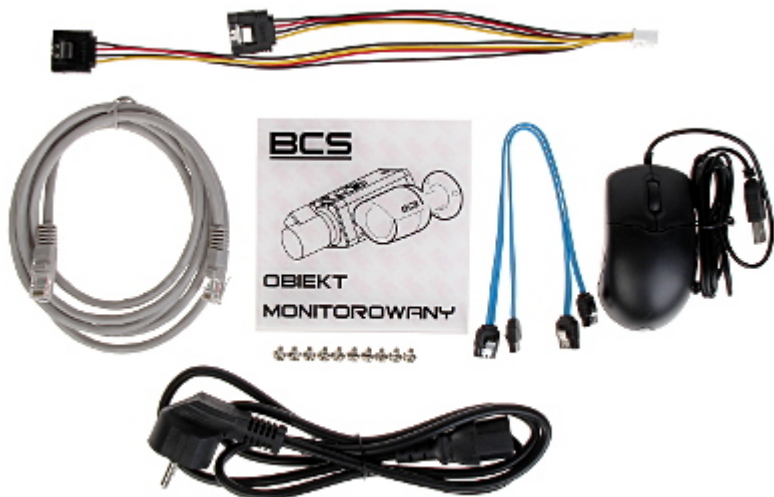

DELTA-OPTI Monika Matysiak; <https://www.delta.poznan.pl>  
POL; 60-713 Poznań; Graniczna 10  
e-mail: [delta-opti@delta.poznan.pl](mailto:delta-opti@delta.poznan.pl); tel: +(48) 61 864 69 60

Mobile phones support:	Port no.: 37777 or access by a cloud (P2P) • Android: Free application <a href="#">DMSS</a> • iOS (iPhone): Free application <a href="#">DMSS</a>
Default admin user / password:	admin / admin
Default IP address:	192.168.1.108
Web browser access ports:	80, 37777
PC client access ports:	37777
Switch PoE:	8-port PoE Switch built-in, 25.5 W / Channel, PoE (802.3af/at)
Mobile client access ports:	37777
Alarm inputs / outputs:	4 pcs / 2 pcs
PTZ control:	IP Speed Dome Cameras
Motion Detection:	22 x 18 motion zones 6 sensitivity levels
Mouse support:	✓
IR remote controller in the set:	—
Power supply:	230 V AC
Weight:	2.61 kg
Dimensions:	375 x 326 x 53 mm
Supported languages:	Polish, English
Country of origin:	China
Manufacturer / Brand:	BCS
Guarantee:	<b>3 years</b>

## PRESENTATION

Front panel:

Rear panel:

In the kit: