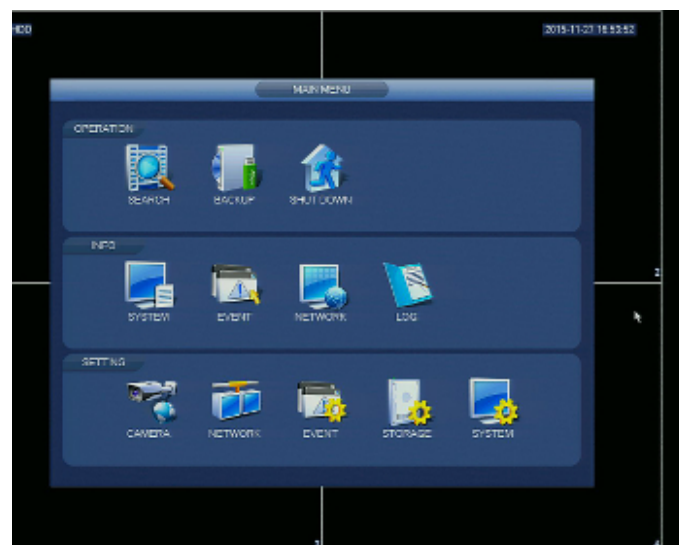

### SPECIFICATION

Standard:	TCP/IP
Supported resolutions:	max. 8.3 Mpx - 3840 x 2160 px, 4K UHD
Video outputs:	1 pcs HDMI 1 pcs VGA
Audio support:	8 Channels - Audio from cameras
Audio inputs:	1 pcs CINCH - External microphone input
Audio outputs:	1 pcs CINCH
Image compression method:	H.265, H.264
Supported hard drives:	1 x 6 TB SATA
Recording modes:	Manual, Motion Detection, Schedule
Network protocols:	HTTP, HTTPS, TCP/IP, IPv4/IPv6, UPnP, RTSP, UDP, NTP, DHCP, DNS, DDNS, IP Filter, FTP, IP Search, ONVIF 2.4
External storage devices backup:	Backup to USB drive (pendrive)
Default admin user / password:	admin / admin
Default IP address:	192.168.1.108
Web browser access ports:	80, 37777
PC client access ports:	37777
Mobile client access ports:	37777
RTSP URL:	rtsp://admin:haslo@192.168.1.108:554/cam/realmonitor?channel=1&subtype=0 - Main stream rtsp://admin:haslo@192.168.1.108:554/cam/realmonitor?channel=1&subtype=1 - Sub stream
Searching and playback the records:	Records searching: by time and events type. Records playback: forward, backward, fast, slow Advanced searching (to the one second accuracy) All channels synchronous playback, Smart Search function
Bitrate:	max. 80 Mbps

## PRESENTATION

Top view:

Rear panel:

In the kit:

Example captures of device interface: