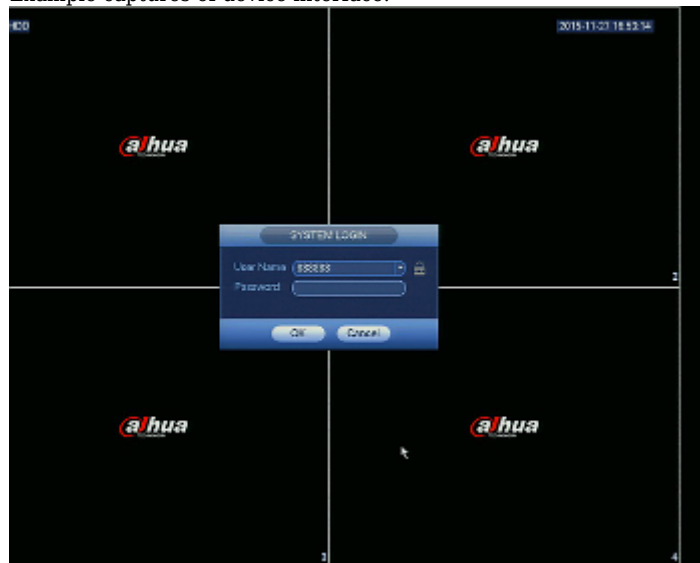

DELTA-OPTI Monika Matysiak; <https://www.delta.poznan.pl>
POL; 60-713 Poznań; Graniczna 10
e-mail: delta-opti@delta.poznan.pl; tel: +(48) 61 864 69 60

Default admin user / password:	admin / - The administrator password should be set at the first start
Web browser access ports:	80, 37777
PC client access ports:	37777
Mobile client access ports:	37777
RTSP URL:	rtsp://admin:haslo@192.168.1.108:554/cam/realmonitor?channel=1&subtype=0 - Main stream rtsp://admin:haslo@192.168.1.108:554/cam/realmonitor?channel=1&subtype=1 - Sub stream
Alarm inputs / outputs:	<input type="checkbox"/>
USB:	2 pcs USB 2.0
PTZ control:	IP Speed Dome Cameras
Motion Detection:	22 x 18 motion zones, 6 sensitivity levels
Mouse support:	<input type="checkbox"/>
IR remote controller in the set:	<input type="checkbox"/>
Power supply:	48 V DC / 2.5 A
Switch PoE:	8-port PoE Switch built-in, 25.5 W / Channel, PoE (802.3af/at) max. 72 W (total)
Weight:	0.86 kg
Dimensions:	260 x 226 x 48 mm
Supported languages:	English, Polish
Country of origin:	China
Manufacturer / Brand:	DAHUA
Guarantee:	3 years

PRESENTATION

Front panel:

Rear panel:

In the kit:

Example captures of device interface:

OUR OPINIONS

DELTA-OPTI Monika Matysiak; <https://www.delta.poznan.pl>
POL; 60-713 Poznań; Graniczna 10
e-mail: delta-opti@delta.poznan.pl; tel: +(48) 61 864 69 60

- Audio transmission via network.