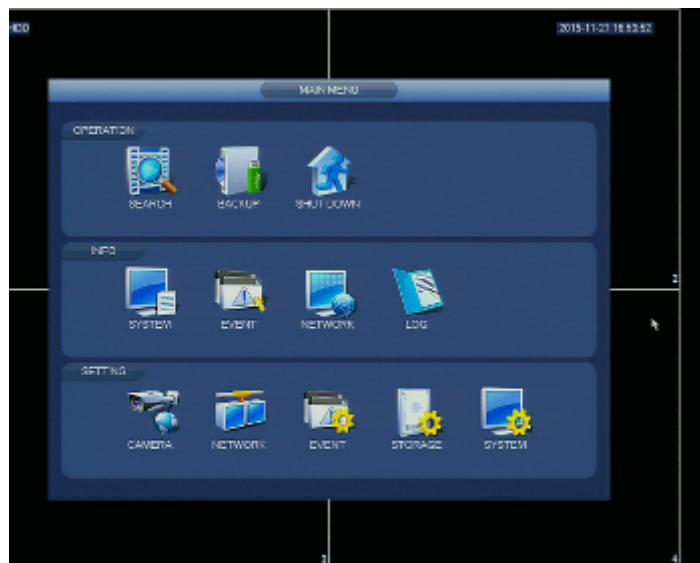

DELTA-OPTI Monika Matysiak; <https://www.delta.poznan.pl>
POL; 60-713 Poznań; Graniczna 10
e-mail: delta-opti@delta.poznan.pl; tel: +(48) 61 864 69 60

Default admin user / password:	admin / - The administrator password should be set at the first start
Web browser access ports:	80, 37777
PC client access ports:	37777
Mobile client access ports:	37777
RTSP URL:	rtsp://admin:haslo@192.168.1.108:554/cam/realmonitor?channel=1&subtype=0 - Main stream rtsp://admin:haslo@192.168.1.108:554/cam/realmonitor?channel=1&subtype=1 - Sub stream
Alarm inputs / outputs:	<input type="checkbox"/>
USB:	2 pcs USB 2.0
PTZ control:	IP Speed Dome Cameras
Motion Detection:	22 x 18 motion zones, 6 sensitivity levels
Mouse support:	<input type="checkbox"/>
IR remote controller in the set:	<input type="checkbox"/>
Power supply:	48 V DC / 2.5 A
Switch PoE:	8-port PoE Switch built-in, 25.5 W / Channel, PoE (802.3af/at) max. 72 W (total)
Weight:	0.86 kg
Dimensions:	260 x 226 x 48 mm
Supported languages:	English, Polish
Country of origin:	China
Manufacturer / Brand:	DAHUA
Guarantee:	3 years

PRESENTATION

Front panel:

Rear panel:

In the kit:

Example captures of device interface:

OUR OPINIONS

DELTA-OPTI Monika Matysiak; <https://www.delta.poznan.pl>
POL; 60-713 Poznań; Graniczna 10
e-mail: delta-opti@delta.poznan.pl; tel: +(48) 61 864 69 60

- Audio transmission via network.