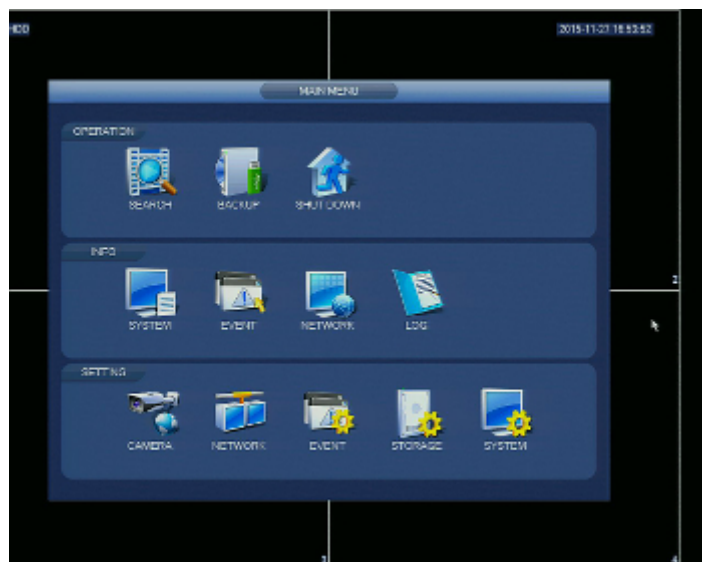

DELTA-OPTI Monika Matysiak; <https://www.delta.poznan.pl>
POL; 60-713 Poznań; Graniczna 10
e-mail: delta-opti@delta.poznan.pl; tel: +(48) 61 864 69 60

PC client access ports:	37777
Mobile client access ports:	37777
RTSP URL:	rtsp://admin:haslo@192.168.1.108:554/cam/realmonitor?channel=1&subtype=0 - Main stream rtsp://admin:haslo@192.168.1.108:554/cam/realmonitor?channel=1&subtype=1 - Sub stream
Alarm inputs / outputs:	4 / 2
PTZ control:	RS-485, PELCO-D/P IP Speed Dome Cameras
Motion Detection:	22 x 18 motion zones - after motion detection records detected channels only
Intelligent Image Analysis:	<input type="checkbox"/>
Mouse support:	<input type="checkbox"/>
IR remote controller in the set:	<input type="checkbox"/>
Switch PoE:	<ul style="list-style-type: none"> • 8-port PoE Switch built-in, 25.5 W / Channel, PoE (802.3af/at), max. 130 W (total) • ePoE : 1 ... 8 ports
Power supply:	100 ... 240 V AC
Weight:	2.7 kg
Dimensions:	375 x 327 x 53 mm
Supported languages:	Polish, English, Bulgarian, Czech, Danish, Finnish, French, Greek, Spanish, Dutch, German, Portuguese, Russian, Romanian, Slovenian, Serbian, Swedish, Hungarian, Italian
Country of origin:	China
Manufacturer / Brand:	DAHUA
Guarantee:	3 years

PRESENTATION

Front panel:

Rear panel:

In the kit:

Example captures of device interface:

OUR OPINIONS

- o Audio transmission via network.

DELTA-OPTI Monika Matysiak; <https://www.delta.poznan.pl>
POL; 60-713 Poznań; Graniczna 10
e-mail: delta-opti@delta.poznan.pl; tel: +(48) 61 864 69 60