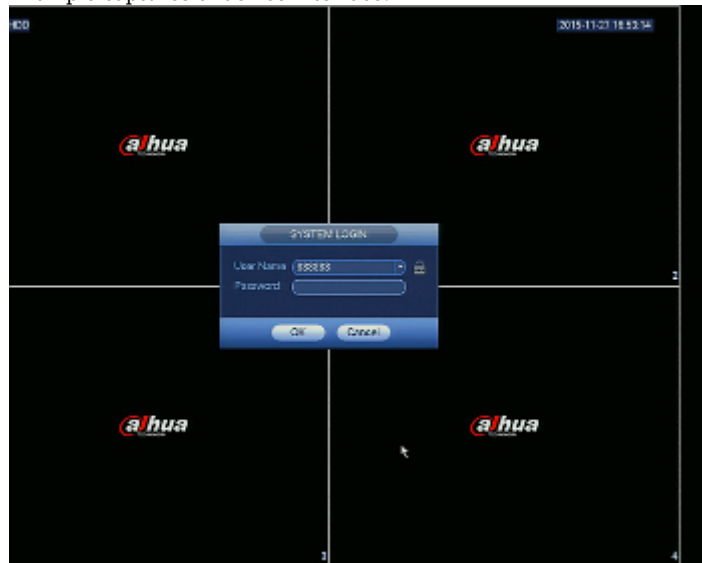

DELTA-OPTI Monika Matysiak; <https://www.delta.poznan.pl>
POL; 60-713 Poznań; Graniczna 10
e-mail: delta-opti@delta.poznan.pl; tel: +(48) 61 864 69 60

PC client access ports:	37777
Mobile client access ports:	37777
RTSP URL:	rtsp://admin:haslo@192.168.1.108:554/cam/realmonitor?channel=1&subtype=0 - Main stream rtsp://admin:haslo@192.168.1.108:554/cam/realmonitor?channel=1&subtype=1 - Sub stream
Alarm inputs / outputs:	4 / 2
PTZ control:	RS-485, PELCO-D/P IP Speed Dome Cameras
Motion Detection:	22 x 18 motion zones - after motion detection records detected channels only
Intelligent Image Analysis:	<input type="checkbox"/>
Mouse support:	<input type="checkbox"/>
IR remote controller in the set:	<input type="checkbox"/>
Switch PoE:	<ul style="list-style-type: none"> • 8-port PoE Switch built-in, 25.5 W / Channel, PoE (802.3af/at), max. 130 W (total) • ePoE : 1 ... 8 ports
Power supply:	100 ... 240 V AC
Weight:	2.7 kg
Dimensions:	375 x 327 x 53 mm
Supported languages:	Polish, English, Bulgarian, Czech, Danish, Finnish, French, Greek, Spanish, Dutch, German, Portuguese, Russian, Romanian, Slovenian, Serbian, Swedish, Hungarian, Italian
Country of origin:	China
Manufacturer / Brand:	DAHUA
Guarantee:	3 years

PRESENTATION

Front panel:

Rear panel:

In the kit:

Example captures of device interface:

OUR OPINIONS

- o Audio transmission via network.

DELTA-OPTI Monika Matysiak; <https://www.delta.poznan.pl>
POL; 60-713 Poznań; Graniczna 10
e-mail: delta-opti@delta.poznan.pl; tel: +(48) 61 864 69 60