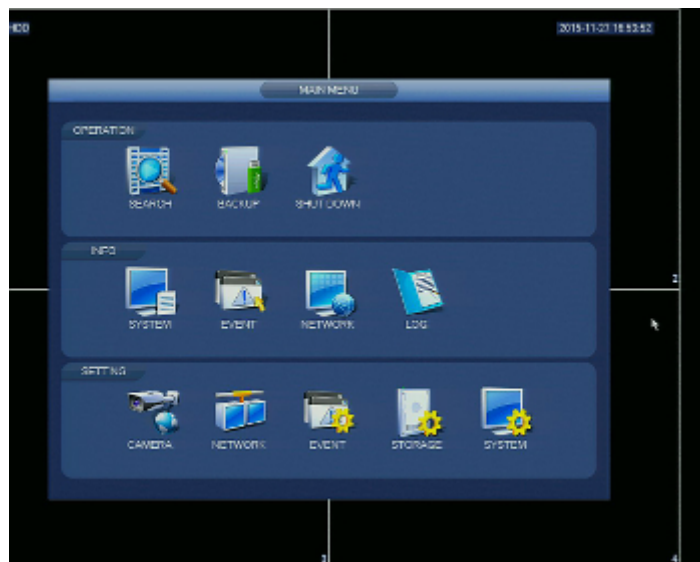

DELTA-OPTI Monika Matysiak; <https://www.delta.poznan.pl>
POL; 60-713 Poznań; Graniczna 10
e-mail: delta-opti@delta.poznan.pl; tel: +(48) 61 864 69 60

Default IP address:	192.168.1.108
Web browser access ports:	80, 37777
PC client access ports:	37777
Switch PoE:	4-port PoE Switch built-in, 60 W (max), 25.5 W / Channel, PoE (802.3af/at)
Mobile client access ports:	37777
RTSP URL:	rtsp://admin:haslo@192.168.1.108:554/cam/realmonitor?channel=1&subtype=0 - Main stream rtsp://admin:haslo@192.168.1.108:554/cam/realmonitor?channel=1&subtype=1 - Sub stream
Alarm inputs / outputs:	4 pcs / 2 pcs
PTZ control:	<ul style="list-style-type: none"> • IP Speed Dome Cameras • RS-485 - Many protocols
Motion Detection:	22 x 18 motion zones
USB:	1 pcs USB 2.0 1 pcs USB 3.0
Mouse support:	✓
IR remote controller in the set:	✓
Power supply:	12 V DC / 4 A
Weight:	1.75 kg
Dimensions:	375 x 282 x 56 mm
Supported languages:	English, Bulgarian, Czech, Finnish, Greek, Polish, Romanian, Serbian, Slovenian, Hungarian
Country of origin:	China
Manufacturer / Brand:	DAHUA
Guarantee:	3 years

PRESENTATION

Front panel:

Rear panel:

In the kit:

Example captures of device interface:

OUR OPINIONS

- o Audio transmission via network.

DELTA-OPTI Monika Matysiak; <https://www.delta.poznan.pl>
POL; 60-713 Poznań; Graniczna 10
e-mail: delta-opti@delta.poznan.pl; tel: +(48) 61 864 69 60