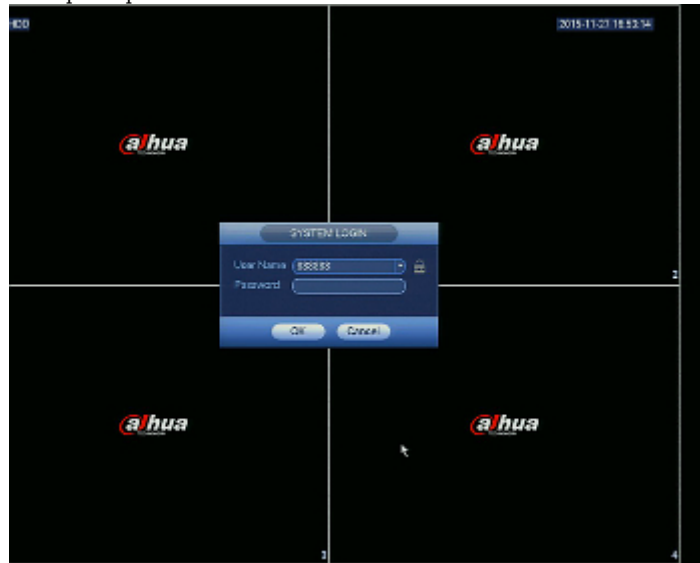

DELTA-OPTI Monika Matysiak; <https://www.delta.poznan.pl>
POL; 60-713 Poznań; Graniczna 10
e-mail: delta-opti@delta.poznan.pl; tel: +(48) 61 864 69 60

Default IP address:	192.168.1.108
Web browser access ports:	80, 37777
PC client access ports:	37777
Switch PoE:	4-port PoE Switch built-in, 60 W (max), 25.5 W / Channel, PoE (802.3af/at)
Mobile client access ports:	37777
RTSP URL:	rtsp://admin:haslo@192.168.1.108:554/cam/realmonitor?channel=1&subtype=0 - Main stream rtsp://admin:haslo@192.168.1.108:554/cam/realmonitor?channel=1&subtype=1 - Sub stream
Alarm inputs / outputs:	4 pcs / 2 pcs
PTZ control:	<ul style="list-style-type: none"> • IP Speed Dome Cameras • RS-485 - Many protocols
Motion Detection:	22 x 18 motion zones
USB:	1 pcs USB 2.0 1 pcs USB 3.0
Mouse support:	✓
IR remote controller in the set:	✓
Power supply:	12 V DC / 4 A
Weight:	1.75 kg
Dimensions:	375 x 282 x 56 mm
Supported languages:	English, Bulgarian, Czech, Finnish, Greek, Polish, Romanian, Serbian, Slovenian, Hungarian
Country of origin:	China
Manufacturer / Brand:	DAHUA
Guarantee:	3 years

PRESENTATION

Front panel:

Rear panel:

In the kit:

Example captures of device interface:

OUR OPINIONS

- o Audio transmission via network.

DELTA-OPTI Monika Matysiak; <https://www.delta.poznan.pl>
POL; 60-713 Poznań; Graniczna 10
e-mail: delta-opti@delta.poznan.pl; tel: +(48) 61 864 69 60