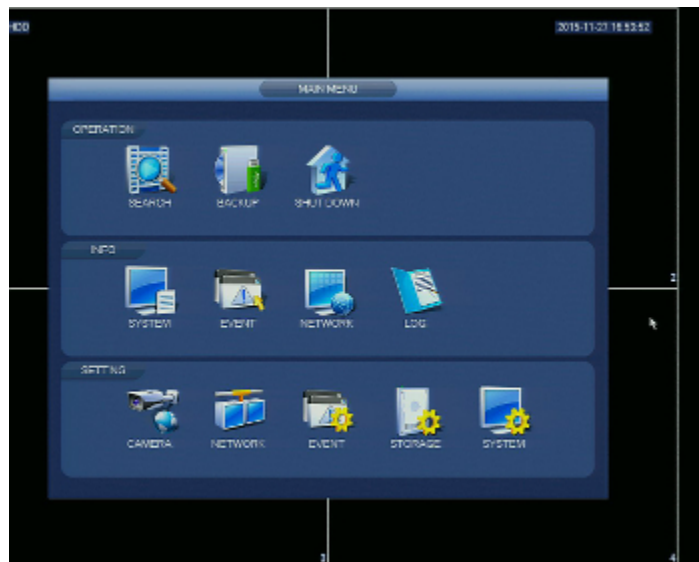

Example captures of device interface:

OUR OPINIONS

- Audio transmission via network.