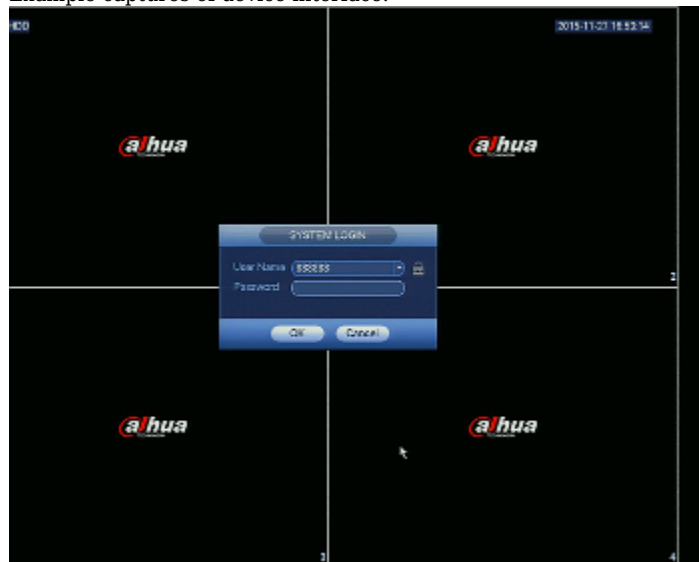

DELTA-OPTI Monika Matysiak; <https://www.delta.poznan.pl>
POL; 60-713 Poznań; Graniczna 10
e-mail: delta-opti@delta.poznan.pl; tel: +(48) 61 864 69 60

PC client access ports:	37777
Mobile client access ports:	37777
RTSP URL:	rtsp://admin:haslo@192.168.1.108:554/cam/realmonitor?channel=1&subtype=0 - Main stream rtsp://admin:haslo@192.168.1.108:554/cam/realmonitor?channel=1&subtype=1 - Sub stream
Alarm inputs / outputs:	—
PTZ control:	IP Speed Dome Cameras
Motion Detection:	22 x 18 motion zones - after motion detection records detected channels only
Intelligent Image Analysis:	✓
USB:	2 pcs USB 2.0
Mouse support:	✓
IR remote controller in the set:	—
Power supply:	12 V DC / 2 A (power adapter included)
Weight:	0.84 kg
Dimensions:	260 x 225 x 48 mm
Supported languages:	English, Polish
Country of origin:	China
Manufacturer / Brand:	DAHUA
Guarantee:	3 years

PRESENTATION

Front panel:

Rear panel:

In the kit:

DELTA-OPTI Monika Matysiak; <https://www.delta.poznan.pl>
POL; 60-713 Poznań; Graniczna 10
e-mail: delta-opti@delta.poznan.pl; tel: +(48) 61 864 69 60

Example captures of device interface: