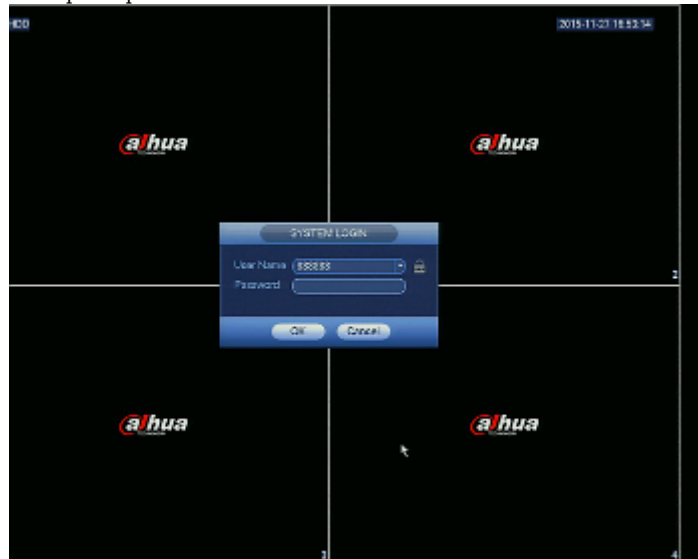

DELTA-OPTI Monika Matysiak; <https://www.delta.poznan.pl>  
POL; 60-713 Poznań; Graniczna 10  
e-mail: [delta-opti@delta.poznan.pl](mailto:delta-opti@delta.poznan.pl); tel: +(48) 61 864 69 60

Web browser access ports:	80, 37777
PC client access ports:	37777
Switch PoE:	4-port PoE Switch built-in, 25.5 W / Channel, PoE (802.3af/at)
Mobile client access ports:	37777
Maximum total switch load:	50 W (at full load)
RTSP URL:	rtsp://admin:admin@192.168.1.108:554/cam/realmonitor?channel=1&subtype=0 - Main stream rtsp://admin:admin@192.168.1.108:554/cam/realmonitor?channel=1&subtype=1 - Sub stream
Alarm inputs / outputs:	—
PTZ control:	IP Speed Dome Cameras
Motion Detection:	22 x 18 motion zones - after motion detection records detected channels only
USB:	2 pcs USB 2.0
Intelligent Image Analysis:	✓
Mouse support:	✓
IR remote controller in the set:	—
Power supply:	48 V DC / 1.5 A (power adapter included)
Weight:	0.50 kg
Dimensions:	205 x 205 x 46 mm
Supported languages:	English, Polish
Country of origin:	China
Manufacturer / Brand:	DAHUA
Guarantee:	<b>3 years</b>

## PRESENTATION

Top view:

Rear panel:

In the kit:

Example captures of device interface: