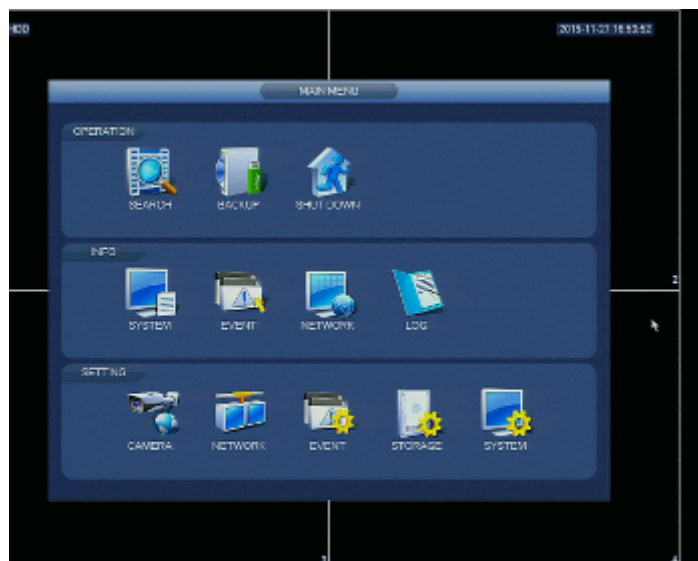

DELTA-OPTI Monika Matysiak; <https://www.delta.poznan.pl>  
POL; 60-713 Poznań; Graniczna 10  
e-mail: [delta-opti@delta.poznan.pl](mailto:delta-opti@delta.poznan.pl); tel: +(48) 61 864 69 60

Web browser access ports:	80, 37777
PC client access ports:	37777
Switch PoE:	4-port PoE Switch built-in, 25.5 W / Channel, PoE (802.3af/at)
Mobile client access ports:	37777
Maximum total switch load:	50 W (at full load)
RTSP URL:	rtsp://admin:admin@192.168.1.108:554/cam/realmonitor?channel=1&subtype=0 - Main stream rtsp://admin:admin@192.168.1.108:554/cam/realmonitor?channel=1&subtype=1 - Sub stream
Alarm inputs / outputs:	—
PTZ control:	IP Speed Dome Cameras
Motion Detection:	22 x 18 motion zones - after motion detection records detected channels only
USB:	2 pcs USB 2.0
Intelligent Image Analysis:	✓
Mouse support:	✓
IR remote controller in the set:	—
Power supply:	48 V DC / 1.5 A (power adapter included)
Weight:	0.50 kg
Dimensions:	205 x 205 x 46 mm
Supported languages:	English, Polish
Country of origin:	China
Manufacturer / Brand:	DAHUA
Guarantee:	<b>3 years</b>

## PRESENTATION

Top view:

Rear panel:

In the kit:

Example captures of device interface: