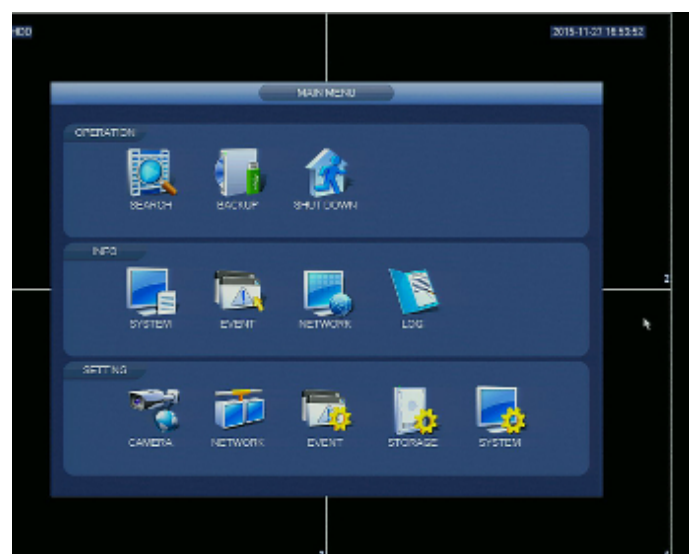

DELTA-OPTI Monika Matysiak; <https://www.delta.poznan.pl>  
POL; 60-713 Poznań; Graniczna 10  
e-mail: [delta-opti@delta.poznan.pl](mailto:delta-opti@delta.poznan.pl); tel: +(48) 61 864 69 60

Web browser access ports:	80, 37777
PC client access ports:	37777
Switch PoE:	8-port PoE Switch built-in, 25.5 W / Channel, PoE (802.3af/at)
Mobile client access ports:	37777
Maximum total switch load:	80 W (at full load)
RTSP URL:	rtsp://admin:admin@192.168.1.108:554/cam/realmonitor?channel=1&subtype=0 - Main stream rtsp://admin:admin@192.168.1.108:554/cam/realmonitor?channel=1&subtype=1 - Sub stream
Alarm inputs / outputs:	—
PTZ control:	IP Speed Dome Cameras
Motion Detection:	22 x 18 motion zones - after motion detection records detected channels only
USB:	2 pcs USB 2.0
Intelligent Image Analysis:	✓
Mouse support:	✓
IR remote controller in the set:	—
Power supply:	48 V DC / 2 A (power adapter included)
Weight:	0.50 kg
Dimensions:	270 x 205 x 46 mm
Supported languages:	English, Polish
Country of origin:	China
Manufacturer / Brand:	DAHUA
Guarantee:	<b>3 years</b>

## PRESENTATION

Top view:

Rear panel:

In the kit:

Example captures of device interface: