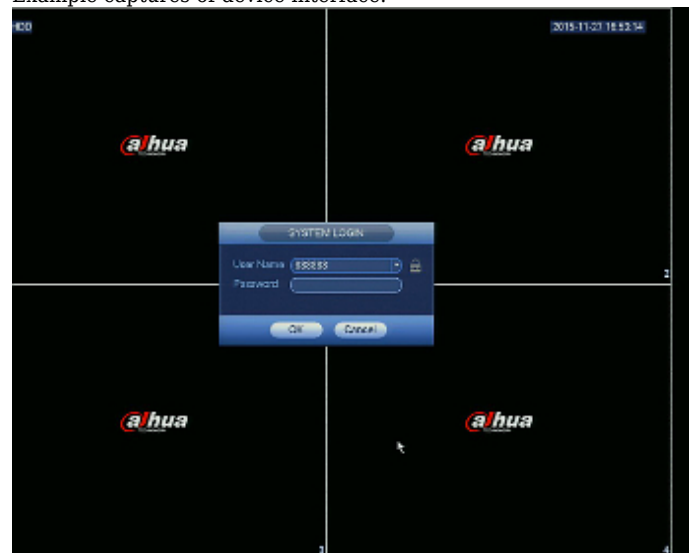

DELTA-OPTI Monika Matysiak; <https://www.delta.poznan.pl>  
POL; 60-713 Poznań; Graniczna 10  
e-mail: [delta-opti@delta.poznan.pl](mailto:delta-opti@delta.poznan.pl); tel: +(48) 61 864 69 60

Web browser access ports:	80, 37777
PC client access ports:	37777
Switch PoE:	8-port PoE Switch built-in, 25.5 W / Channel, PoE (802.3af/at)
Mobile client access ports:	37777
Maximum total switch load:	80 W (at full load)
RTSP URL:	rtsp://admin:admin@192.168.1.108:554/cam/realmonitor?channel=1&subtype=0 - Main stream rtsp://admin:admin@192.168.1.108:554/cam/realmonitor?channel=1&subtype=1 - Sub stream
Alarm inputs / outputs:	—
PTZ control:	IP Speed Dome Cameras
Motion Detection:	22 x 18 motion zones - after motion detection records detected channels only
USB:	2 pcs USB 2.0
Intelligent Image Analysis:	✓
Mouse support:	✓
IR remote controller in the set:	—
Power supply:	48 V DC / 2 A (power adapter included)
Weight:	0.50 kg
Dimensions:	270 x 205 x 46 mm
Supported languages:	English, Polish
Country of origin:	China
Manufacturer / Brand:	DAHUA
Guarantee:	<b>3 years</b>

## PRESENTATION

Top view:

Rear panel:

In the kit:

Example captures of device interface: