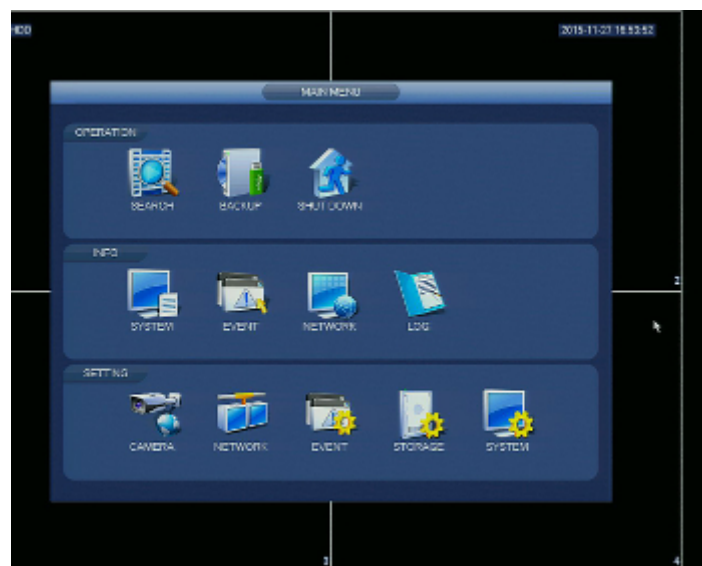

DELTA-OPTI Monika Matysiak; <https://www.delta.poznan.pl>  
POL; 60-713 Poznań; Graniczna 10  
e-mail: [delta-opti@delta.poznan.pl](mailto:delta-opti@delta.poznan.pl); tel: +(48) 61 864 69 60

Web browser access ports:	80, 37777
PC client access ports:	37777
Mobile client access ports:	37777
Maximum total switch load:	80 W (at full load)
RTSP URL:	rtsp://admin:haslo@192.168.1.108:554/cam/realmonitor?channel=1&subtype=0 - Main stream rtsp://admin:haslo@192.168.1.108:554/cam/realmonitor?channel=1&subtype=1 - Sub stream
Alarm inputs / outputs:	—
PTZ control:	IP Speed Dome Cameras
Motion Detection:	22 x 18 motion zones - after motion detection records detected channels only
USB:	2 pcs USB 2.0
Intelligent Image Analysis:	—
Mouse support:	✓
IR remote controller in the set:	—
Power supply:	48 V DC / 2 A (power adapter included)
Switch PoE:	8-port PoE Switch built-in, 25.5 W / Channel, PoE (802.3af/at) max. 80 W (total)
Weight:	0.66 kg
Dimensions:	270 x 205 x 46 mm
Supported languages:	English, Bulgarian, Czech, Finnish, Greek, Polish, Romanian, Serbian, Slovenian, Hungarian
Country of origin:	China
Manufacturer / Brand:	DAHUA
Guarantee:	<b>3 years</b>

## PRESENTATION

Top view:

Rear panel:

In the kit:

Example captures of device interface: