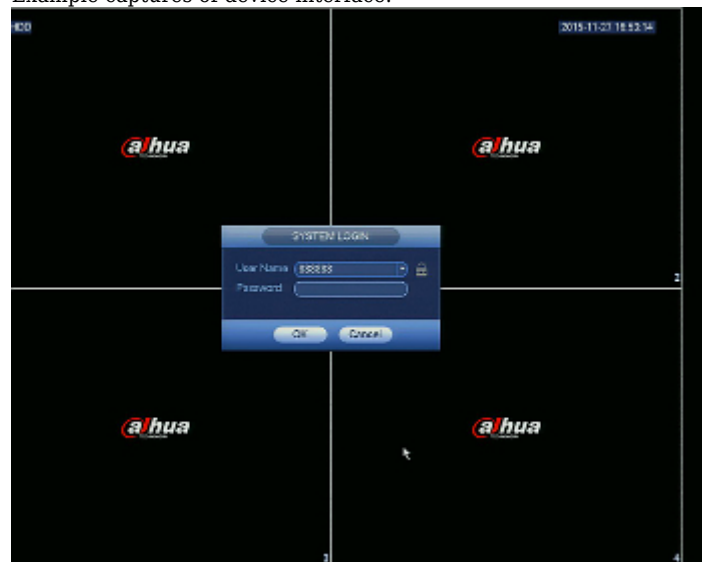

DELTA-OPTI Monika Matysiak; <https://www.delta.poznan.pl>  
POL; 60-713 Poznań; Graniczna 10  
e-mail: [delta-opti@delta.poznan.pl](mailto:delta-opti@delta.poznan.pl); tel: +(48) 61 864 69 60

Web browser access ports:	80, 37777
PC client access ports:	37777
Mobile client access ports:	37777
Maximum total switch load:	80 W (at full load)
RTSP URL:	rtsp://admin:haslo@192.168.1.108:554/cam/realmonitor?channel=1&subtype=0 - Main stream rtsp://admin:haslo@192.168.1.108:554/cam/realmonitor?channel=1&subtype=1 - Sub stream
Alarm inputs / outputs:	—
PTZ control:	IP Speed Dome Cameras
Motion Detection:	22 x 18 motion zones - after motion detection records detected channels only
USB:	2 pcs USB 2.0
Intelligent Image Analysis:	—
Mouse support:	✓
IR remote controller in the set:	—
Power supply:	48 V DC / 2 A (power adapter included)
Switch PoE:	8-port PoE Switch built-in, 25.5 W / Channel, PoE (802.3af/at) max. 80 W (total)
Weight:	0.66 kg
Dimensions:	270 x 205 x 46 mm
Supported languages:	English, Bulgarian, Czech, Finnish, Greek, Polish, Romanian, Serbian, Slovenian, Hungarian
Country of origin:	China
Manufacturer / Brand:	DAHUA
Guarantee:	<b>3 years</b>

## PRESENTATION

Top view:

Rear panel:

In the kit:

Example captures of device interface: