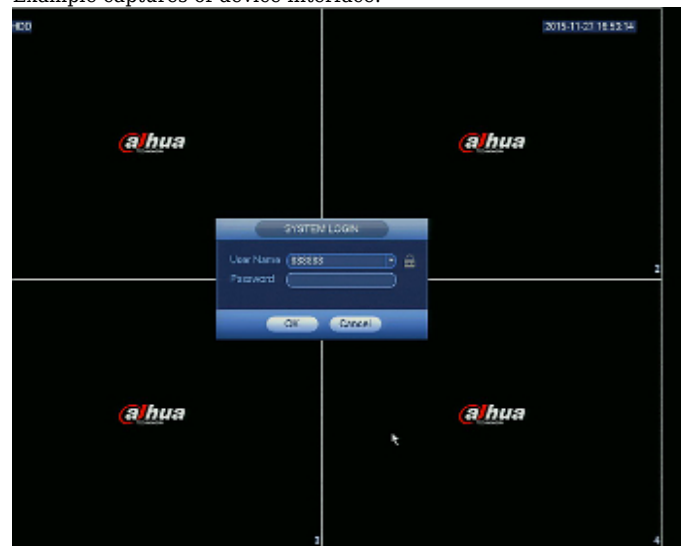

DELTA-OPTI Monika Matysiak; <https://www.delta.poznan.pl>  
POL; 60-713 Poznań; Graniczna 10  
e-mail: [delta-opti@delta.poznan.pl](mailto:delta-opti@delta.poznan.pl); tel: +(48) 61 864 69 60

Network functions:	Full support via network, Remote records copying, Web Server built-in max. 128 on-line users
Mobile phones support:	Port no.: 37777 or access by a cloud (P2P) <ul style="list-style-type: none"> <li>• Android: Darmowa aplikacja <a href="#">gDMSS Plus</a></li> <li>• iOS (iPhone): Darmowa aplikacja <a href="#">iDMSS Plus</a></li> </ul> See how to configure the P2P function in Dahua recorders and how to enable the mobile application
Alarm inputs / outputs:	<input type="checkbox"/>
PTZ control:	IP Speed Dome Cameras
Motion Detection:	22 x 18 motion zones - after motion detection records detected channels only
USB:	2 pcs USB 2.0
Mouse support:	<input type="checkbox"/>
IR remote controller in the set:	<input type="checkbox"/>
Power supply:	12 V DC / 2 A (power adapter included)
Weight:	0.43 kg
Dimensions:	205 x 205 x 48 mm
Supported languages:	English, Bulgarian, Czech, Finnish, Greek, Polish, Romanian, Serbian, Slovenian, Hungarian
Country of origin:	China
Manufacturer / Brand:	DAHUA
Guarantee:	<b>3 years</b>

## PRESENTATION

Top view:

Rear panel:

In the kit:

Example captures of device interface: