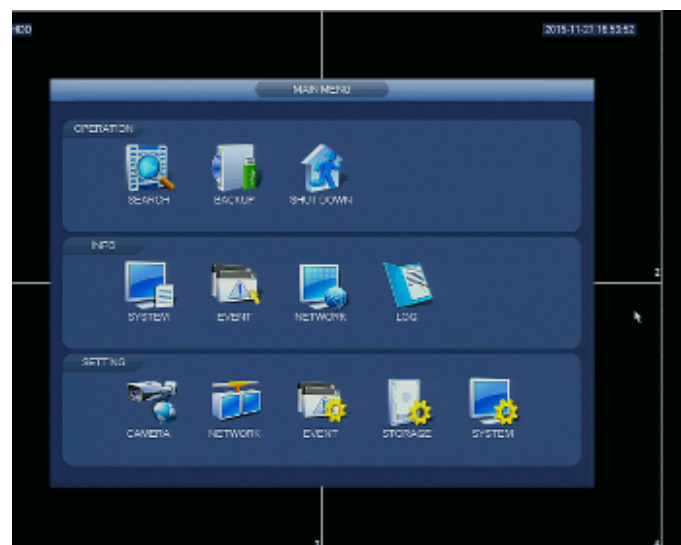

### SPECIFICATION

Standard:	TCP/IP
Supported resolutions:	max. 8.3 Mpx - 3840 x 2160 px, 4K UHD
Video outputs:	1 pcs HDMI 1 pcs VGA
Audio support:	8 Channels - Audio from cameras
Audio inputs:	1 pcs CINCH - External microphone input
Audio outputs:	1 pcs CINCH
Image compression method:	H.265, H.264
Supported hard drives:	1 x 6 TB SATA
Recording modes:	Manual, Motion Detection, Schedule
Network protocols:	HTTP, HTTPS, TCP/IP, IPv4/IPv6, UPnP, RTSP, UDP, NTP, DHCP, DNS, DDNS, IP Filter, FTP, IP Search, ONVIF 2.4
External storage devices backup:	Backup to USB drive (pendrive)
Default admin user / password:	admin / admin
Default IP address:	192.168.1.108
Web browser access ports:	80, 37777
PC client access ports:	37777
Mobile client access ports:	37777
RTSP URL:	rtsp://admin:haslo@192.168.1.108:554/cam/realmonitor?channel=1&subtype=0 - Main stream rtsp://admin:haslo@192.168.1.108:554/cam/realmonitor?channel=1&subtype=1 - Sub stream
Searching and playback the records:	Records searching: by time and events type. Records playback: forward, backward, fast, slow Advanced searching (to the one second accuracy) All channels synchronous playback, Smart Search function
Bitrate:	max. 80 Mbps

## PRESENTATION

Top view:

Rear panel:

In the kit:

Example captures of device interface: