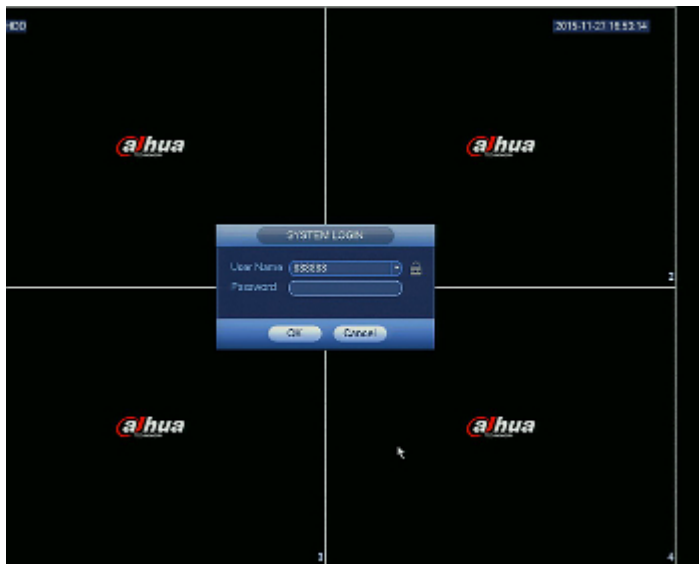

DELTA-OPTI Monika Matysiak; <https://www.delta.poznan.pl>
POL; 60-713 Poznań; Graniczna 10
e-mail: delta-opti@delta.poznan.pl; tel: +(48) 61 864 69 60

Mobile phones support:	Port no.: 37777 or access by a cloud (P2P) <ul style="list-style-type: none"> • Android: Free application DMSS • iOS (iPhone): Free application DMSS See how to configure the P2P function in Dahua recorders and how to enable the mobile application
Default admin user / password:	admin / - The administrator password should be set at the first start
Default IP address:	192.168.1.108
Web browser access ports:	80, 37777
PC client access ports:	37777
Mobile client access ports:	37777
RTSP URL:	rtsp://admin:haslo@192.168.1.108:554/cam/realmonitor?channel=1&subtype=0 - Main stream rtsp://admin:haslo@192.168.1.108:554/cam/realmonitor?channel=1&subtype=1 - Sub stream
Alarm inputs / outputs:	—
PTZ control:	IP Speed Dome Cameras
Motion Detection:	22 x 18 motion zones - after motion detection records detected channels only
Intelligent Image Analysis:	✓
USB:	2 pcs USB 2.0
Mouse support:	✓
IR remote controller in the set:	—
Power supply:	12 V DC / 2 A (power adapter included)
Weight:	0.46 kg
Dimensions:	205 x 205 x 46 mm
Supported languages:	English, Polish
Country of origin:	China
Manufacturer / Brand:	DAHUA
Guarantee:	3 years

PRESENTATION

DELTA-OPTI Monika Matysiak; <https://www.delta.poznan.pl>
POL; 60-713 Poznań; Graniczna 10
e-mail: delta-opti@delta.poznan.pl; tel: +(48) 61 864 69 60

DVR:
Top view:

Rear panel:

In the kit:

Example captures of device interface: