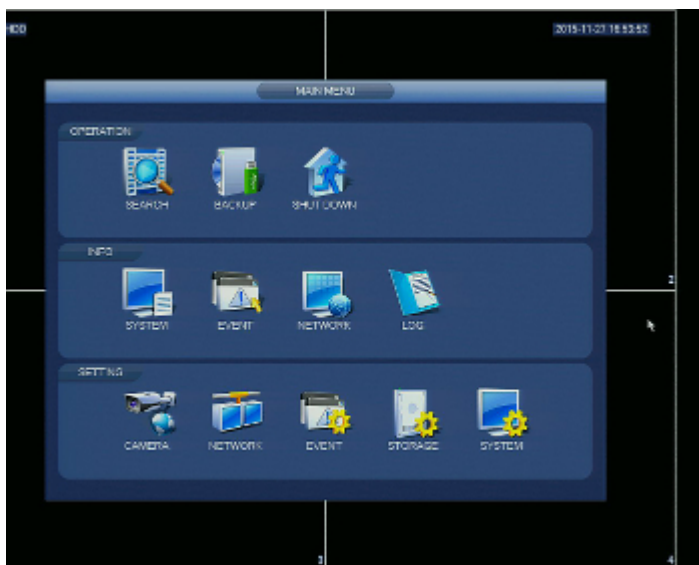

HDD FOR DVR:

DELTA-OPTI Monika Matysiak; <https://www.delta.poznan.pl>
POL; 60-713 Poznań; Graniczna 10
e-mail: delta-opti@delta.poznan.pl; tel: +(48) 61 864 69 60