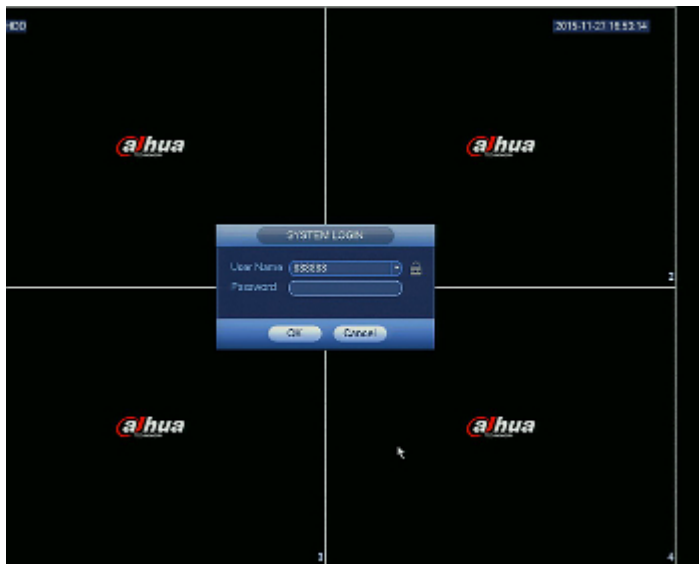

DELTA-OPTI Monika Matysiak; <https://www.delta.poznan.pl>
POL; 60-713 Poznań; Graniczna 10
e-mail: delta-opti@delta.poznan.pl; tel: +(48) 61 864 69 60

Mobile phones support:	Port no.: 37777 or access by a cloud (P2P) <ul style="list-style-type: none"> • Android: Free application DMSS • iOS (iPhone): Free application DMSS See how to configure the P2P function in Dahua recorders and how to enable the mobile application
Default admin user / password:	admin / - The administrator password should be set at the first start
Default IP address:	192.168.1.108
Web browser access ports:	80, 37777
PC client access ports:	37777
Mobile client access ports:	37777
RTSP URL:	rtsp://admin:hasło@192.168.1.108:554/cam/realmonitor?channel=1&subtype=0 - Main stream rtsp://admin:hasło@192.168.1.108:554/cam/realmonitor?channel=1&subtype=1 - Sub stream
Alarm inputs / outputs:	—
PTZ control:	IP Speed Dome Cameras
Motion Detection:	22 x 18 motion zones - after motion detection records detected channels only
Intelligent Image Analysis:	✓
USB:	2 pcs USB 2.0
Mouse support:	✓
IR remote controller in the set:	—
Power supply:	12 V DC / 2 A (power adapter included)
Weight:	0.46 kg
Dimensions:	205 x 205 x 46 mm
Supported languages:	English, Polish
Country of origin:	China
Manufacturer / Brand:	DAHUA
Guarantee:	3 years

PRESENTATION

DELTA-OPTI Monika Matysiak; <https://www.delta.poznan.pl>
POL; 60-713 Poznań; Graniczna 10
e-mail: delta-opti@delta.poznan.pl; tel: +(48) 61 864 69 60

DVR:
Top view:

Rear panel:

In the kit:

Example captures of device interface: