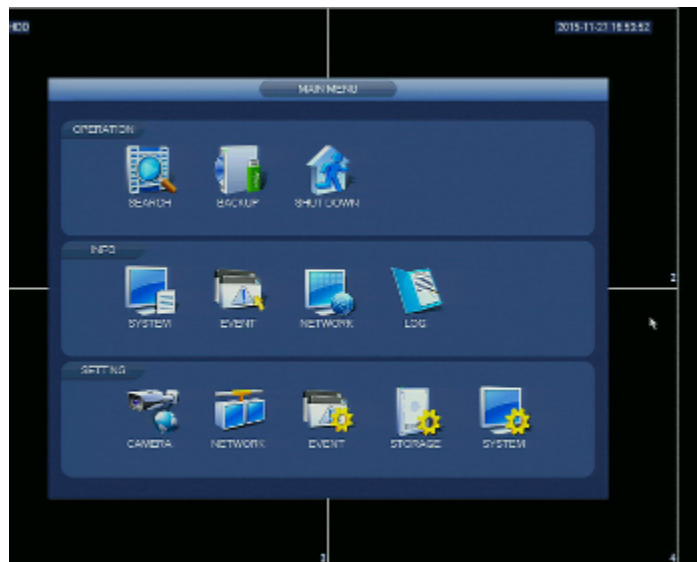

DELTA-OPTI Monika Matysiak; <https://www.delta.poznan.pl>
POL; 60-713 Poznań; Graniczna 10
e-mail: delta-opti@delta.poznan.pl; tel: +(48) 61 864 69 60

RTSP URL:	rtsp://admin:haslo@192.168.1.108:554/cam/realmonitor?channel=1&subtype=0 - Main stream rtsp://admin:haslo@192.168.1.108:554/cam/realmonitor?channel=1&subtype=1 - Sub stream
Alarm inputs / outputs:	4 / 2
PTZ control:	✓
Motion Detection:	22 x 18 motion zones
USB:	1 pcs USB 2.0 1 pcs USB 3.0
Intelligent Image Analysis:	✓
Mouse support:	✓
IR remote controller in the set:	—
Switch PoE:	16-port PoE Switch built-in, 25.5 W / Channel - PoE (802.3af/at)
Power supply:	230 V AC
Weight:	2.62 kg
Dimensions:	375 x 328 x 53 mm
Supported languages:	English, Polish
Country of origin:	China
Manufacturer / Brand:	DAHUA
Guarantee:	3 years

OUR OPINIONS

- Audio transmission via network.
- The NVR4216-16P-4KS2 is equipped with USB 3.0 port allowing to fast records backup.