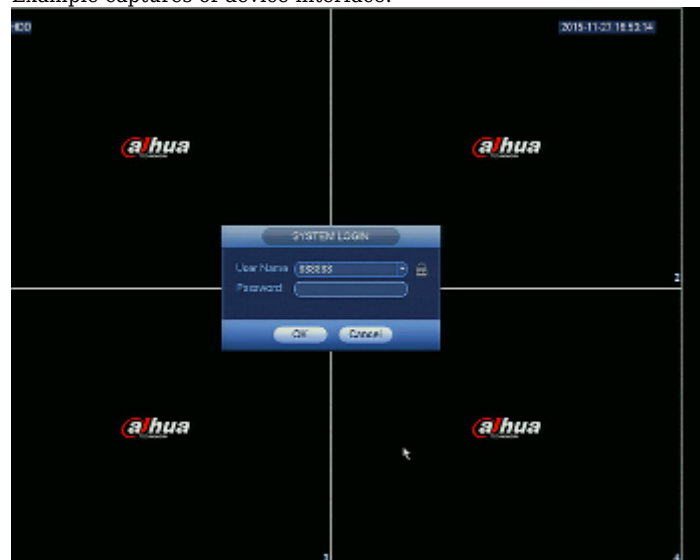

Example captures of device interface: