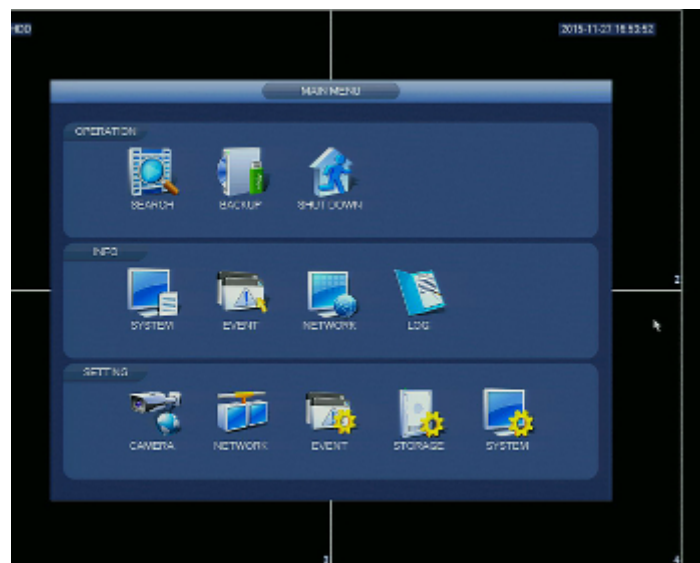

Example captures of device interface: