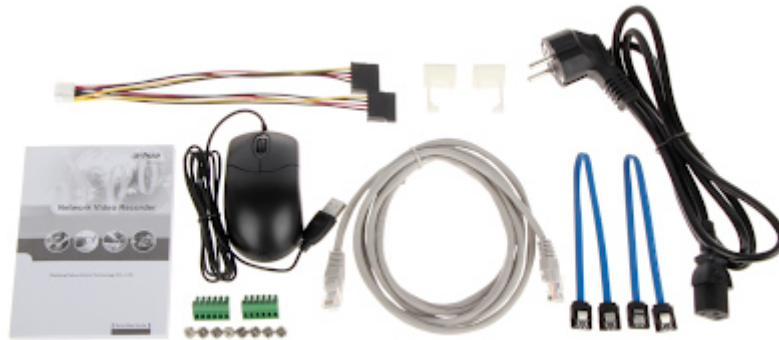

Rear panel:

In the kit:

Example captures of device interface: