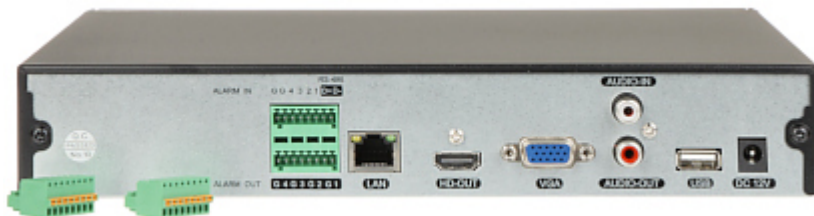

Code: APTI-N1601-4KS3

IP DVR **APTI-N1601-4KS3** 16 CHANNELS

Net: **99.12 EUR** Gross: **121.92 EUR**

The APTI-N1601-4KS3 digital recorder is a professional device applicable in surveillance systems. The H.265 / H.264 video compression standard using to record video data, allows to get the best possible quality of recorded image at minimal network transfer and disk storage capacity. The menu options layout has been designed for all users, even beginners can easy navigate and change parameters in DVR settings without any problem.

DELTA-OPTI Monika Matysiak; <https://www.delta.poznan.pl>
POL; 60-713 Poznań; Graniczna 10
e-mail: delta-opti@delta.poznan.pl; tel: +(48) 61 864 69 60

PC client access ports:	80, 5000, 554
Mobile client access ports:	80, 5000, 6000
PTZ control:	RS-485, IP Speed Dome Cameras
Motion Detection:	Split the screen into zones : 24 x 18 motion zones
USB:	2 pcs USB 2.0
Mouse support:	✓
IR remote controller in the set:	—
Power supply:	12 V DC / 2 A
Operation temp:	-10 °C ... 55 °C
Weight:	0.71 kg
Dimensions:	260 x 230 x 43 mm
Supported languages:	Polish, English, Bulgarian, Czech, French, Greek, Spanish, Dutch, German, Portuguese, Russian, Romanian, Turkish, Hungarian, Italian
Manufacturer / Brand:	APTI
Guarantee:	2 years

PRESENTATION

Top view:

Rear panel:

See how to mount a hard disk drive and configure the recorder:

:

In the kit: