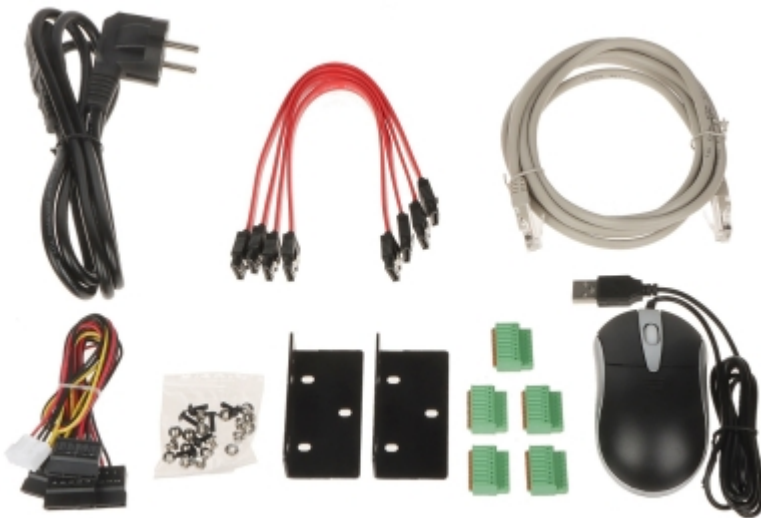

:
In the kit:

OUR OPINIONS

- The DS-7716NXI-I4/S(E) is equipped with USB 3.0 port allowing to fast records backup.

PACKAGE

Dimensions (L x W x H): 0x0x0 mm	Gross Weight: 0 kg
----------------------------------	--------------------