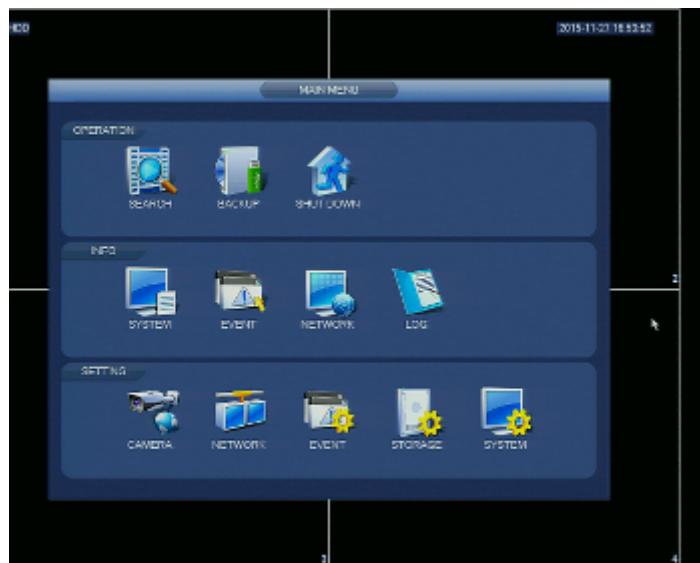

DELTA-OPTI Monika Matysiak; <https://www.delta.poznan.pl>  
POL; 60-713 Poznań; Graniczna 10  
e-mail: [delta-opti@delta.poznan.pl](mailto:delta-opti@delta.poznan.pl); tel: +(48) 61 864 69 60

PC client access ports:	37777
Mobile client access ports:	37777
RTSP URL:	rtsp://admin:haslo@192.168.1.108:554/cam/realmonitor?channel=1&subtype=0 - Main stream rtsp://admin:haslo@192.168.1.108:554/cam/realmonitor?channel=1&subtype=1 - Sub stream
Alarm inputs / outputs:	16 pcs / 8 pcs
PTZ control:	<input type="checkbox"/>
Motion Detection:	22 x 18 motion zones
USB:	2 pcs USB 2.0 2 pcs USB 3.0
Intelligent Image Analysis:	<input type="checkbox"/>
Mouse support:	<input type="checkbox"/>
IR remote controller in the set:	<input type="checkbox"/>
Main features:	Ability to work drives in a RAID array can significantly improve system reliability
Power supply:	100 V ... 240 V AC
Weight:	6.74 kg (without HDD)
Dimensions:	440 x 451 x 95 mm
Supported languages:	Polish, English
Country of origin:	China
Manufacturer / Brand:	DAHUA
Guarantee:	<b>3 years</b>

## PRESENTATION

Front panel:

Rear panel:

In the kit:

Example captures of device interface: