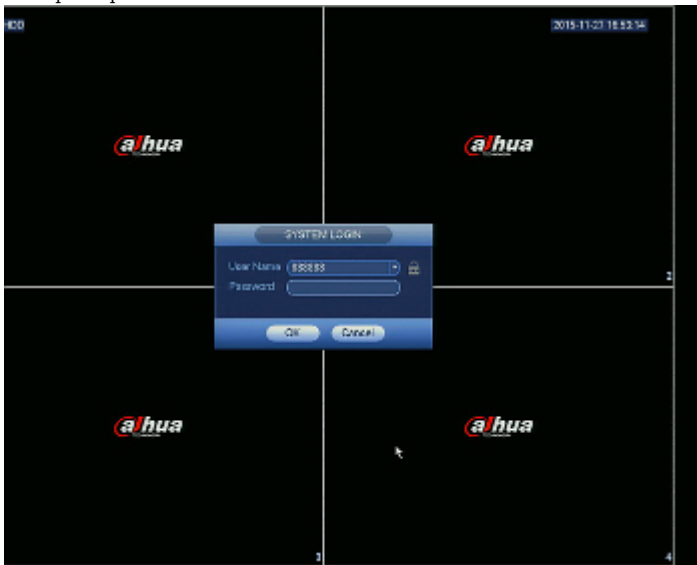

Code: NVR608-32-4KS2

IP DVR **NVR608-32-4KS2** 32 CHANNELS +eSATA DAHUA

Net: **1 363.86 EUR** Gross: **1 677.55 EUR**

SPECIFICATION

Standard:	TCP/IP
Supported resolutions:	max. 12 Mpx - 4000 x 3000 px
Video outputs:	2 pcs HDMI 1 pcs VGA
Audio support:	32 Channels - Audio from cameras
Audio inputs:	1 pcs CINCH
Audio outputs:	1 pcs CINCH
Image compression method:	H.265 / H.264 / MJPEG / MPEG-4
Supported hard drives:	8 x 10 TB SATA + 1 x eSATA Operation modes : SINGLE, RAID 0/1/5/6/10/50/60
Recording modes:	Manual, Sensor, Motion detection, Schedule
Network protocols:	HTTP, TCP/IP, IPv4/IPv6, UPNP, RTSP, UDP, SMTP, NTP, DHCP, DNS, IP Filter, PPPOE, DDNS, FTP ONVIF 2.4
External storage devices backup:	Backup to USB drive (pendrive, external drive)
Searching and playback the records:	Records searching: by time and events type. Records playback: forward, backward, fast, slow "Frame by Frame" playback function @ 1080p
Bitrate:	max. 384 Mbps (total)
Power consumption:	≤ 20 W (without HDD)
Network functions:	Full support via network, Remote records copying, Web Server built-in max. 128 on-line users
Mobile phones support:	Port no.: 37777 or access by a cloud (P2P) • Android: Free application DMSS • iOS (iPhone): Free application DMSS See how to configure the P2P function in Dahua recorders and how to enable the mobile application
Default IP address:	192.168.1.108
Default admin user / password:	admin / admin
Web browser access ports:	80, 37777

PRESENTATION

Front panel:

Rear panel:

In the kit:

Example captures of device interface:

OUR OPINIONS

- Audio transmission via network.
- The NVR608-32-4KS2 is equipped with USB 3.0 port allowing to fast records backup.