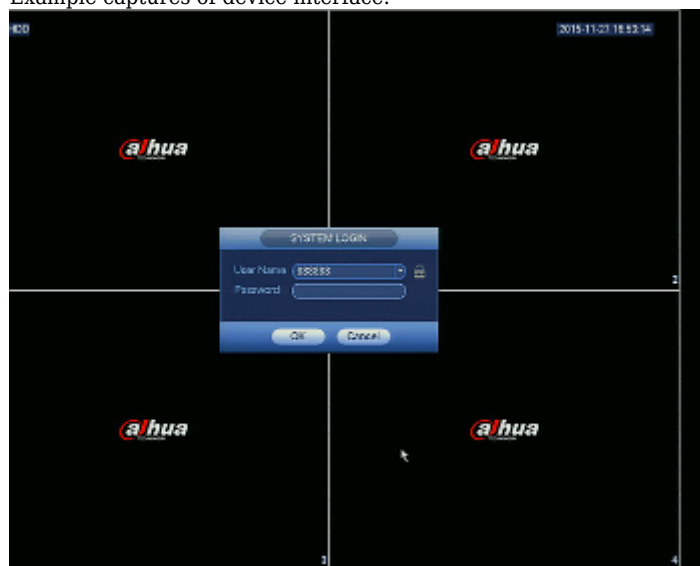

Code: NVR608-32-4KS2

**IP DVR NVR608-32-4KS2 32 CHANNELS +eSATA DAHUA**

Net: 1 092.18 EUR Gross: 1 343.38 EUR

**SPECIFICATION**

Standard:	TCP/IP
Supported resolutions:	max. 12 Mpx - 4000 x 3000 px
Video outputs:	2 pcs HDMI 1 pcs VGA
Audio support:	32 Channels - Audio from cameras
Audio inputs:	1 pcs CINCH - Microphone
Audio outputs:	1 pcs - CINCH
Image compression method:	H.265 / H.264 / MJPEG / MPEG-4
Supported hard drives:	8 x 6 TB SATA + 1 x eSATA Operation modes : SINGLE, RAID 0/1/5/6/10/50/60
Recording modes:	Manual, Sensor, Motion detection, Schedule
Network protocols:	HTTP, TCP/IP, IPv4/IPv6, UPNP, RTSP, UDP, SMTP, NTP, DHCP, DNS, IP Filter, PPPOE, DDNS, FTP ONVIF 2.4
External storage devices backup:	Backup to USB drive (pendrive)
Searching and playback the records:	Records searching: by time and events type. Records playback: forward, backward, fast, slow "Frame by Frame" playback function @ 1080p
Bitrate:	max. 384 Mbps (total)
Power consumption:	≤ 20 W (without HDD)
Network functions:	Full support via network, Remote records copying, Web Server built-in max. 128 on-line users
Mobile phones support:	Port no.: 37777 or access by a cloud (P2P) • Android: Darmowa aplikacja <a href="#">gDMSS Plus</a> • iOS (iPhone): Darmowa aplikacja <a href="#">iDMSS Plus</a>  See how to configure the P2P function in Dahua recorders and how to enable the mobile application
Default IP address:	192.168.1.108
Default admin user / password:	admin / admin
Web browser access ports:	80, 37777

## PRESENTATION

Front panel:

Rear panel:

In the kit:

Example captures of device interface: