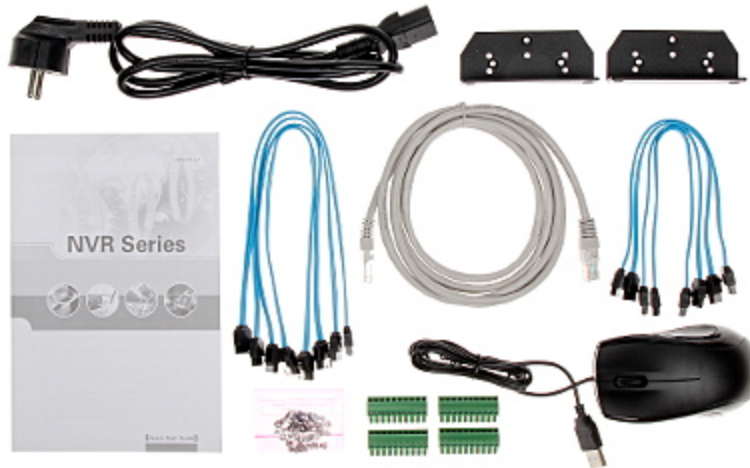

DELTA-OPTI Monika Matysiak; <https://www.delta.poznan.pl>  
POL; 60-713 Poznań; Graniczna 10  
e-mail: [delta-opti@delta.poznan.pl](mailto:delta-opti@delta.poznan.pl); tel: +(48) 61 864 69 60

PC client access ports:	37777
Mobile client access ports:	37777
RTSP URL:	rtsp://admin:haslo@192.168.1.108:554/cam/realmonitor?channel=1&subtype=0 - Main stream rtsp://admin:haslo@192.168.1.108:554/cam/realmonitor?channel=1&subtype=1 - Sub stream
Alarm inputs / outputs:	16 pcs / 8 pcs
PTZ control:	<input type="checkbox"/>
Motion Detection:	22 x 18 motion zones
USB:	2 pcs USB 2.0 2 pcs USB 3.0
Intelligent Image Analysis:	<input type="checkbox"/>
Mouse support:	<input type="checkbox"/>
IR remote controller in the set:	<input type="checkbox"/>
Main features:	Ability to work drives in a RAID array can significantly improve system reliability
Power supply:	100 V ... 240 V AC
Weight:	6.74 kg (without HDD)
Dimensions:	440 x 451 x 95 mm
Supported languages:	Polish, English
Country of origin:	China
Manufacturer / Brand:	DAHUA
Guarantee:	<b>3 years</b>

## PRESENTATION

Front panel:

Rear panel:

In the kit:

Example captures of device interface: