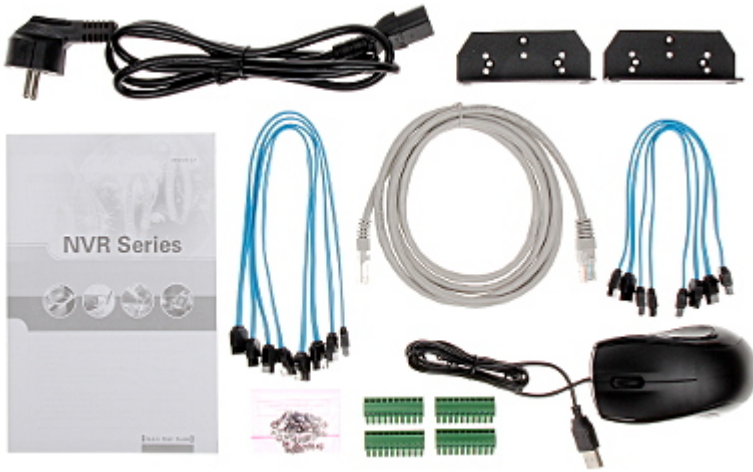

Code: NVR608-32-4KS2

IP DVR **NVR608-32-4KS2** 32 CHANNELS +eSATA DAHUA

Net: **1 363.86 EUR** Gross: **1 677.55 EUR**

SPECIFICATION

Standard:	TCP/IP
Supported resolutions:	max. 12 Mpx - 4000 x 3000 px
Video outputs:	2 pcs HDMI 1 pcs VGA
Audio support:	32 Channels - Audio from cameras
Audio inputs:	1 pcs CINCH
Audio outputs:	1 pcs CINCH
Image compression method:	H.265 / H.264 / MJPEG / MPEG-4
Supported hard drives:	8 x 10 TB SATA + 1 x eSATA Operation modes : SINGLE, RAID 0/1/5/6/10/50/60
Recording modes:	Manual, Sensor, Motion detection, Schedule
Network protocols:	HTTP, TCP/IP, IPv4/IPv6, UPNP, RTSP, UDP, SMTP, NTP, DHCP, DNS, IP Filter, PPPOE, DDNS, FTP ONVIF 2.4
External storage devices backup:	Backup to USB drive (pendrive, external drive)
Searching and playback the records:	Records searching: by time and events type. Records playback: forward, backward, fast, slow "Frame by Frame" playback function @ 1080p
Bitrate:	max. 384 Mbps (total)
Power consumption:	≤ 20 W (without HDD)
Network functions:	Full support via network, Remote records copying, Web Server built-in max. 128 on-line users
Mobile phones support:	Port no.: 37777 or access by a cloud (P2P) • Android: Free application DMSS • iOS (iPhone): Free application DMSS See how to configure the P2P function in Dahua recorders and how to enable the mobile application
Default IP address:	192.168.1.108
Default admin user / password:	admin / admin
Web browser access ports:	80, 37777

PRESENTATION

Front panel:

Rear panel:

In the kit:

Example captures of device interface:

OUR OPINIONS

- Audio transmission via network.
- The NVR608-32-4KS2 is equipped with USB 3.0 port allowing to fast records backup.