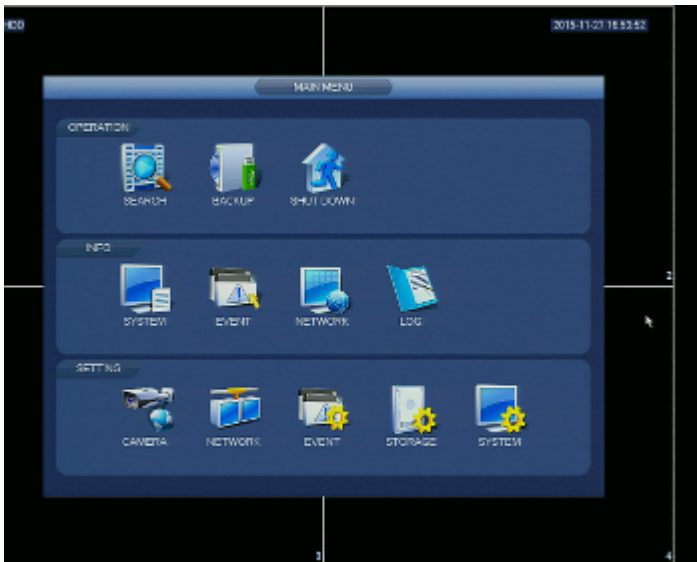

Code: NVR608-32-4KS2

IP DVR **NVR608-32-4KS2** 32 CHANNELS +eSATA DAHUA

Net: **1 363.86 EUR** Gross: **1 677.55 EUR**

SPECIFICATION

Standard:	TCP/IP
Supported resolutions:	max. 12 Mpx - 4000 x 3000 px
Video outputs:	2 pcs HDMI 1 pcs VGA
Audio support:	32 Channels - Audio from cameras
Audio inputs:	1 pcs CINCH
Audio outputs:	1 pcs CINCH
Image compression method:	H.265 / H.264 / MJPEG / MPEG-4
Supported hard drives:	8 x 10 TB SATA + 1 x eSATA Operation modes : SINGLE, RAID 0/1/5/6/10/50/60
Recording modes:	Manual, Sensor, Motion detection, Schedule
Network protocols:	HTTP, TCP/IP, IPv4/IPv6, UPNP, RTSP, UDP, SMTP, NTP, DHCP, DNS, IP Filter, PPPOE, DDNS, FTP ONVIF 2.4
External storage devices backup:	Backup to USB drive (pendrive, external drive)
Searching and playback the records:	Records searching: by time and events type. Records playback: forward, backward, fast, slow "Frame by Frame" playback function @ 1080p
Bitrate:	max. 384 Mbps (total)
Power consumption:	≤ 20 W (without HDD)
Network functions:	Full support via network, Remote records copying, Web Server built-in max. 128 on-line users
Mobile phones support:	Port no.: 37777 or access by a cloud (P2P) • Android: Free application DMSS • iOS (iPhone): Free application DMSS See how to configure the P2P function in Dahua recorders and how to enable the mobile application
Default IP address:	192.168.1.108
Default admin user / password:	admin / admin
Web browser access ports:	80, 37777

PRESENTATION

Front panel:

Rear panel:

In the kit:

Example captures of device interface:

OUR OPINIONS

- Audio transmission via network.
- The NVR608-32-4KS2 is equipped with USB 3.0 port allowing to fast records backup.