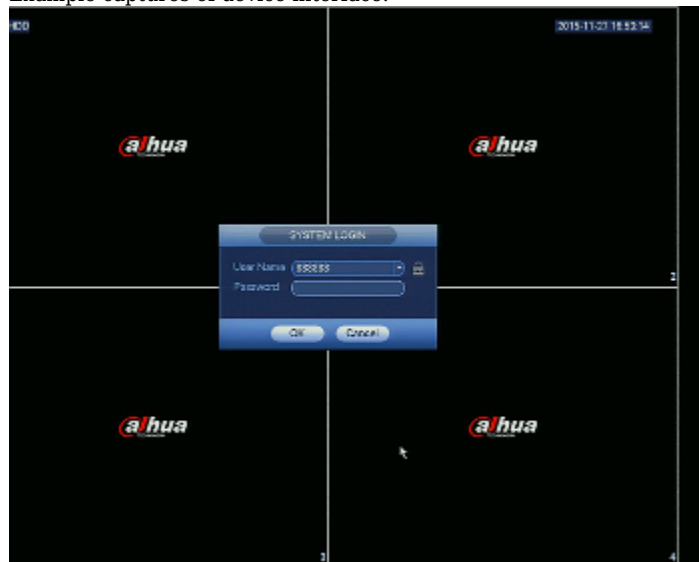

DELTA-OPTI Monika Matysiak; <https://www.delta.poznan.pl>
POL; 60-713 Poznań; Graniczna 10
e-mail: delta-opti@delta.poznan.pl; tel: +(48) 61 864 69 60

RTSP URL:	rtsp://admin:admin@192.168.1.108:554/cam/realmonitor?channel=1&subtype=0 - Main stream rtsp://admin:admin@192.168.1.108:554/cam/realmonitor?channel=1&subtype=1 - Sub stream
Alarm inputs / outputs:	16 pcs / 6 pcs
PTZ control:	✓
Motion Detection:	22 x 18 motion zones
USB:	1 pcs USB 2.0 2 pcs USB 3.0
Intelligent Image Analysis:	crossing the line (tripwire), intrusion, abandoned/missing object, scene changing, face detection
Mouse support:	✓
IR remote controller in the set:	—
Power supply:	230 V AC
Weight:	4.35 kg
Dimensions:	440 x 413 x 75 mm
Supported languages:	English, Bulgarian, Czech, Finnish, Greek, Polish, Romanian, Serbian, Slovenian, Hungarian
Country of origin:	China
Manufacturer / Brand:	DAHUA
Guarantee:	3 years

PRESENTATION

Front panel:

Rear panel:

In the kit:

DELTA-OPTI Monika Matysiak; <https://www.delta.poznan.pl>
POL; 60-713 Poznań; Graniczna 10
e-mail: delta-opti@delta.poznan.pl; tel: +(48) 61 864 69 60

Example captures of device interface: