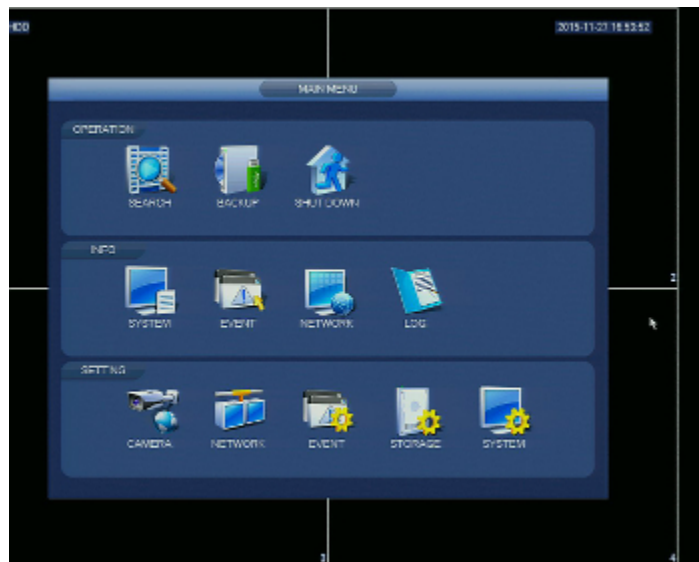

Example captures of device interface:

OUR OPINIONS

- Audio transmission via network.
- The NVR5464-4KS2 is equipped with USB 3.0 port allowing to fast records backup.