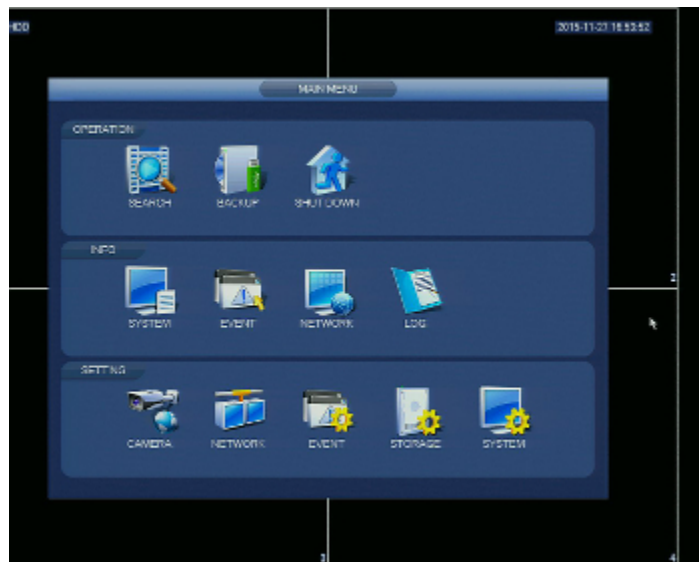

Code: NVR4832-4KS2

IP DVR **NVR4832-4KS2** 32 CHANNELS DAHUA

Net: **3 399.00 PLN** Gross: **4 180.77 PLN**

SPECIFICATION

Standard:	TCP/IP
Supported resolutions:	max. 8.3 - 3840 x 2160 px
Video outputs:	1 pcs HDMI 1 pcs VGA
Audio support:	32 Channels - Audio from cameras
Audio inputs:	1 pcs Microphone, CINCH
Audio outputs:	1 pcs CINCH
Image compression method:	H.265 / H.264 / MJPEG
Supported hard drives:	8 x 6 TB SATA III
Recording modes:	Manual, Sensor, Motion detection, Schedule
Network protocols:	HTTP, HTTPS, TCP/IP, IPv4/IPv6, UPnP, RTSP, UDP, SMTP, NTP, DNS, IP Filter, PPPoE, DDNS, FTP, IP Search, ONVIF 2.4
External storage devices backup:	Backup to USB drive (pendrive)
Searching and playback the records:	Records searching: by time and events type. Records playback: forward, backward, fast, slow Advanced searching (to the one second accuracy) All channels synchronous playback, Smart Search function
Bitrate:	max. 200 Mb/s
Network functions:	Full support via network, Remote records copying, Web Server built-in max. 128 on-line users
ONVIF:	2.4
Mobile phones support:	Port no.: 37777 or access by a cloud (P2P) • Android: Free application gDMSS Plus • iOS (iPhone): Free application iDMSS Plus See how to configure the P2P function in Dahua recorders and how to enable the mobile application
Default IP address:	192.168.1.108
Default admin user / password:	admin / admin
Web browser access ports:	80, 37777
PC client access ports:	37777
Mobile client access ports:	37777

PRESENTATION

Front panel:

Rear panel:

In the kit:

Example captures of device interface:

OUR OPINIONS

- Audio transmission via network.
- The NVR4832-4KS2 is equipped with USB 3.0 port allowing to fast records backup.