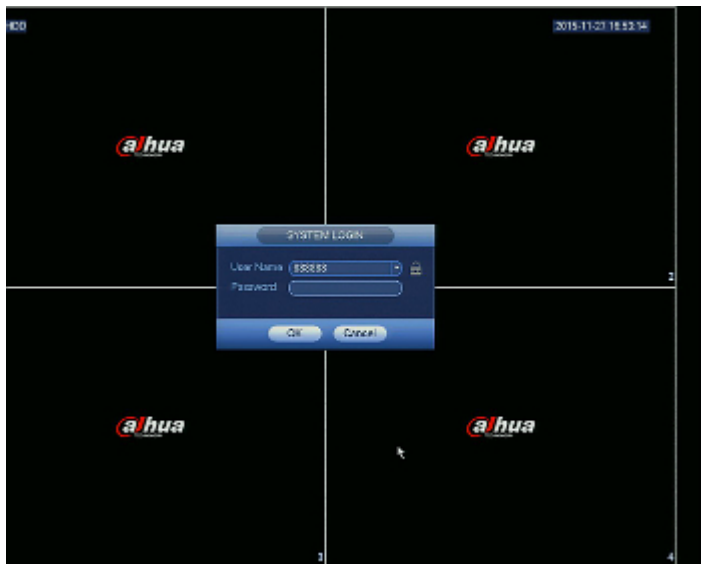

PRESENTATION

Front panel:

Rear panel:

See how to mount a hard disk drive and configure the recorder:

:

Example captures of device interface:

In the kit:

OUR OPINIONS