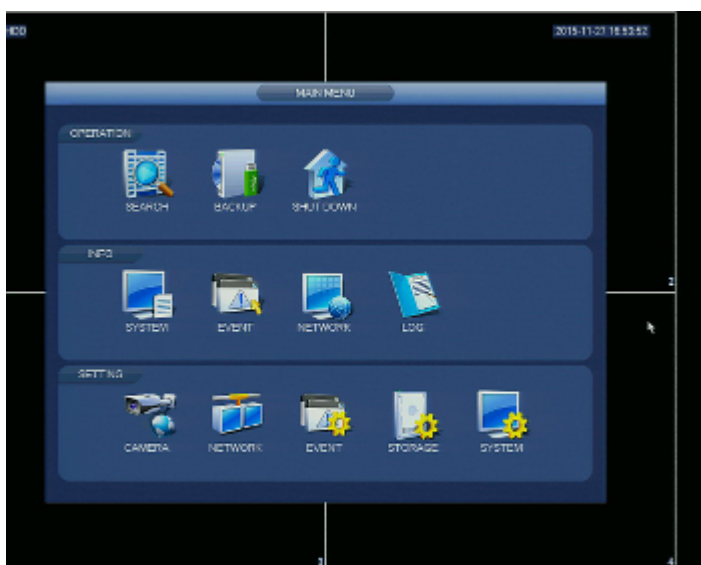

Code: NVR4832-4KS2

NVR **NVR4832-4KS2** 32 CHANNELS DAHUA

Net: **860.93 EUR** Gross: **860.93 EUR**

SPECIFICATION

Standard:	TCP/IP
Supported resolutions:	max. 8.3 - 3840 x 2160 px
Video outputs:	1 pcs HDMI 1 pcs VGA
Audio support:	32 Channels - Audio from cameras
Audio inputs:	1 pcs CINCH
Audio outputs:	1 pcs CINCH
Image compression method:	H.265 / H.264 / MJPEG
Supported hard drives:	8 x 6 TB SATA III
Recording modes:	Manual, Sensor, Motion detection, Schedule
Network protocols:	HTTP, HTTPS, TCP/IP, IPv4/IPv6, UPnP, RTSP, UDP, SMTP, NTP, DNS, IP Filter, PPPoE, DDNS, FTP, IP Search, ONVIF 2.4
External storage devices backup:	Backup to USB drive (pendrive, external drive)
Searching and playback the records:	Records searching: by time and events type. Records playback: forward, backward, fast, slow Advanced searching (to the one second accuracy) All channels synchronous playback, Smart Search function
Bitrate:	max. 200 Mbps
Network functions:	Full support via network, Remote records copying, Web Server built-in max. 128 on-line users
ONVIF:	2.4
Mobile phones support:	Port no.: 37777 or access by a cloud (P2P) • Android: Free application DMSS • iOS (iPhone): Free application DMSS See how to configure the P2P function in Dahua recorders and how to enable the mobile application
Default IP address:	192.168.1.108
Default admin user / password:	admin / admin
Web browser access ports:	80, 37777
PC client access ports:	37777
Mobile client access ports:	37777

PRESENTATION

Front panel:

Rear panel:

See how to mount a hard disk drive and configure the recorder:

:

Example captures of device interface:

In the kit:

OUR OPINIONS