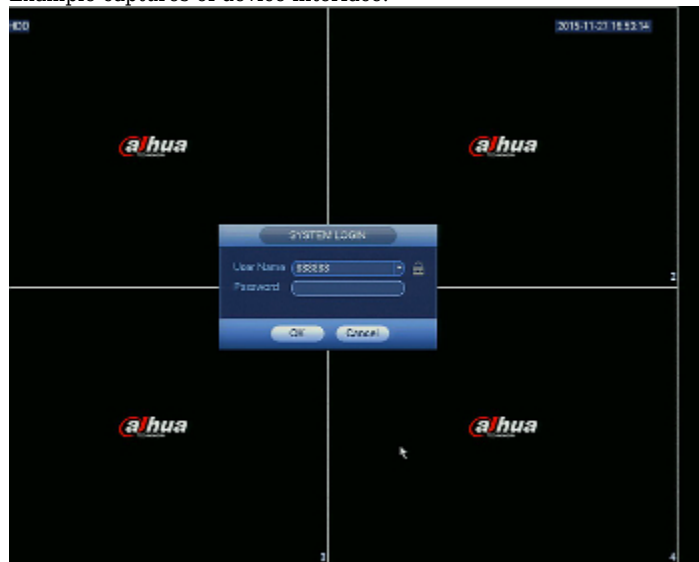

Code: NVR4832-4KS2

IP DVR **NVR4832-4KS2** 32 CHANNELS DAHUA

Net: **3 399.00 PLN** Gross: **4 180.77 PLN**

SPECIFICATION

Standard:	TCP/IP
Supported resolutions:	max. 8.3 - 3840 x 2160 px
Video outputs:	1 pcs HDMI 1 pcs VGA
Audio support:	32 Channels - Audio from cameras
Audio inputs:	1 pcs Microphone, CINCH
Audio outputs:	1 pcs CINCH
Image compression method:	H.265 / H.264 / MJPEG
Supported hard drives:	8 x 6 TB SATA III
Recording modes:	Manual, Sensor, Motion detection, Schedule
Network protocols:	HTTP, HTTPS, TCP/IP, IPv4/IPv6, UPnP, RTSP, UDP, SMTP, NTP, DNS, IP Filter, PPPoE, DDNS, FTP, IP Search, ONVIF 2.4
External storage devices backup:	Backup to USB drive (pendrive)
Searching and playback the records:	Records searching: by time and events type. Records playback: forward, backward, fast, slow Advanced searching (to the one second accuracy) All channels synchronous playback, Smart Search function
Bitrate:	max. 200 Mb/s
Network functions:	Full support via network, Remote records copying, Web Server built-in max. 128 on-line users
ONVIF:	2.4
Mobile phones support:	Port no.: 37777 or access by a cloud (P2P) • Android: Free application gDMSS Plus • iOS (iPhone): Free application iDMSS Plus See how to configure the P2P function in Dahua recorders and how to enable the mobile application
Default IP address:	192.168.1.108
Default admin user / password:	admin / admin
Web browser access ports:	80, 37777
PC client access ports:	37777
Mobile client access ports:	37777

PRESENTATION

Front panel:

Rear panel:

In the kit:

Example captures of device interface:

OUR OPINIONS

- Audio transmission via network.
- The NVR4832-4KS2 is equipped with USB 3.0 port allowing to fast records backup.