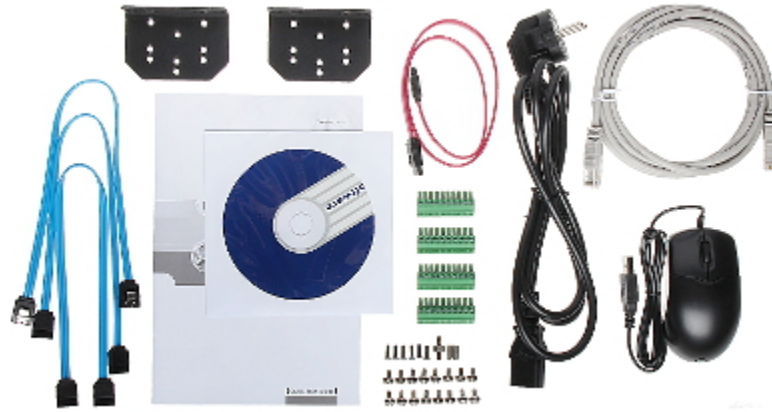

In the kit:

Example captures of device interface:

OUR OPINIONS

- Audio transmission via network.

DELTA-OPTI Monika Matysiak; <https://www.delta.poznan.pl>
POL; 60-713 Poznań; Graniczna 10
e-mail: delta-opti@delta.poznan.pl; tel: +(48) 61 864 69 60