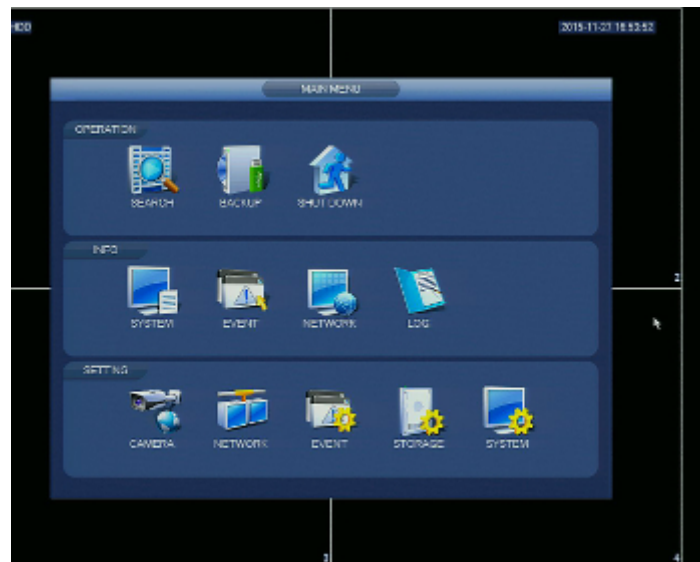

Example captures of device interface: