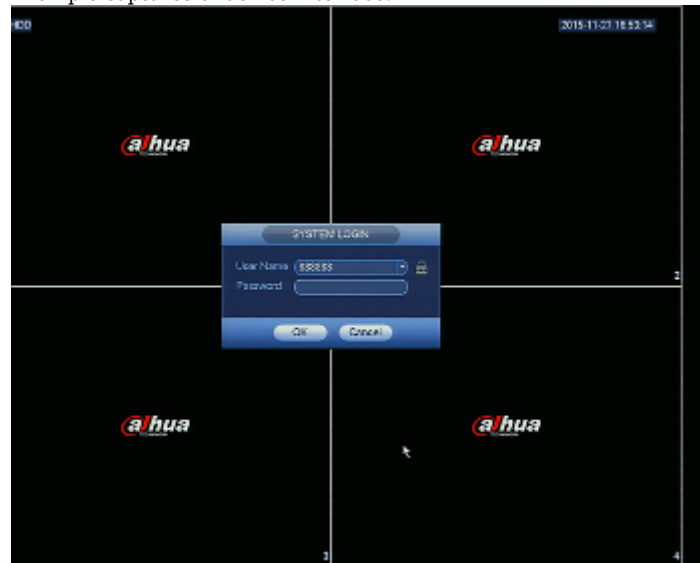

DELTA-OPTI Monika Matysiak; <https://www.delta.poznan.pl>
POL; 60-713 Poznań; Graniczna 10
e-mail: delta-opti@delta.poznan.pl; tel: +(48) 61 864 69 60

Default IP address:	192.168.1.108
Default admin user / password:	admin / - The administrator password should be set at the first start
Web browser access ports:	80, 37777
PC client access ports:	37777
Mobile client access ports:	37777
RTSP URL:	rtsp://admin:haslo@192.168.1.108:554/cam/realmonitor?channel=1&subtype=0 - Main stream rtsp://admin:haslo@192.168.1.108:554/cam/realmonitor?channel=1&subtype=1 - Sub stream
Alarm inputs / outputs:	16 / 6
PTZ control:	IP Speed Dome Cameras
Motion Detection:	22 x 18 motion zones - after motion detection records detected channels only
Intelligent Image Analysis:	✓
Mouse support:	✓
IR remote controller in the set:	—
Power supply:	100 ... 240 V AC @ 50 / 60 Hz
Weight:	4.8 kg
Dimensions:	440 x 411 x 76 mm
Supported languages:	Polish, English, Bulgarian, Czech, Danish, Finnish, French, Greek, Spanish, Dutch, German, Portuguese, Russian, Romanian, Serbian, Slovak, Slovenian, Hungarian, Italian
Country of origin:	China
Manufacturer / Brand:	DAHUA
Guarantee:	3 years

PRESENTATION

Top view:

Rear panel:

DELTA-OPTI Monika Matysiak; <https://www.delta.poznan.pl>
POL; 60-713 Poznań; Graniczna 10
e-mail: delta-opti@delta.poznan.pl; tel: +(48) 61 864 69 60

In the kit:

Example captures of device interface: