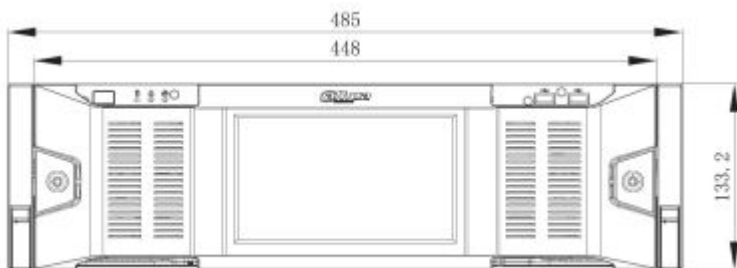

Connectors view:

- 1 - Power input
- 2 - SFP ports
- 3 - LAN ports
- 4 - HDMI
- 5 - VGA
- 6 - Audio In/Out
- 7 - USB
- 8 - Port eSATA
- 9 - Port SAS
- 10 - Alarm inputs / outputs
- 11 - Port RS-232

Example captures of device interface: