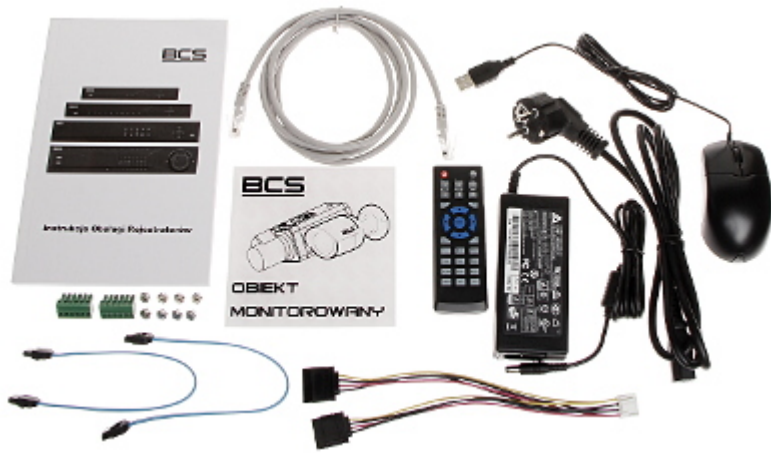

Code: BCS-NVR3202-4K-III

DELTA-OPTI Monika Matysiak; <https://www.delta.poznan.pl>  
POL; 60-713 Poznań; Graniczna 10  
e-mail: [delta-opti@delta.poznan.pl](mailto:delta-opti@delta.poznan.pl); tel: +(48) 61 864 69 60

PC client access ports:	37777
Mobile client access ports:	37777
RTSP URL:	rtsp://admin:haslo@192.168.1.108:554/cam/realmonitor?channel=1&subtype=0 - Main stream rtsp://admin:haslo@192.168.1.108:554/cam/realmonitor?channel=1&subtype=1 - Sub stream
Alarm inputs / outputs:	4 pcs / 2 pcs - Relay output
PTZ control:	RS-485 - Many protocols
Motion Detection:	22 x 18 motion zones
USB:	1 pcs USB 3.0 - Rear panel 1 pcs USB 2.0
Mouse support:	✓
IR remote controller in the set:	✓
Power supply:	12 V DC / 4 A (power adapter included)
Weight:	1.67 kg
Dimensions:	375 x 283 x 55 mm, RACK 19", 1U
Supported languages:	English, Polish
Country of origin:	China
Manufacturer / Brand:	BCS Line
Guarantee:	<b>3 years</b>

## PRESENTATION

Front panel:

Rear panel:

In the kit: