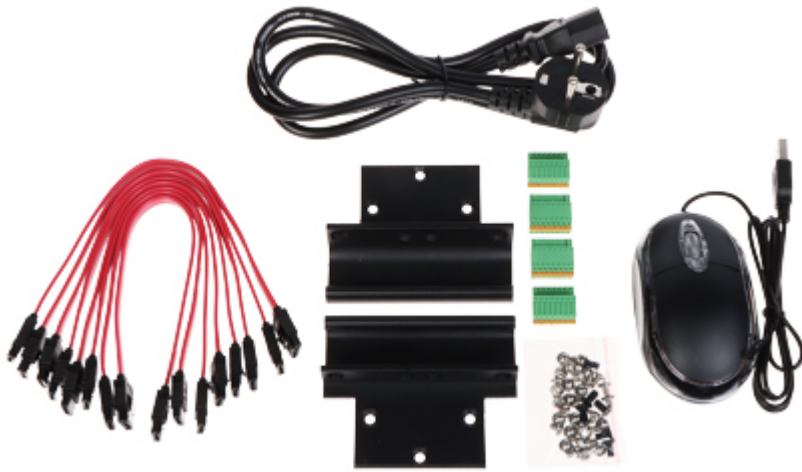

Code: APTI-N3228AI-I3

NVR **APTI-N3228AI-I3** 32 CHANNELS

Net: **357.54 EUR** Gross: **357.54 EUR**

The APTI-N3228AI-I3 digital recorder is a professional device applicable in surveillance systems. The H.265+ video compression standard using to record video data, allows to get the best possible quality of recorded image at minimal network transfer and disk storage capacity. The menu options layout has been designed for all users, even beginners can easy navigate and change parameters in DVR settings without any problem.

DELTA-OPTI Monika Matysiak; <https://www.delta.poznan.pl>
POL; 60-713 Poznań; Graniczna 10
e-mail: delta-opti@delta.poznan.pl; tel: +(48) 61 864 69 60

Mobile phones support:	Access by a cloud (P2P) <ul style="list-style-type: none"> • Android: Free application BitVision, Android: Free application iVMS320 • Android: Free application BitVision, iOS: Free application iVMS320
USB:	<ul style="list-style-type: none"> • 2 pcs USB 2.0 • 1 pcs USB 3.0
Serial ports:	RS-485
Alarm inputs / outputs:	16 / 4
PTZ control:	<ul style="list-style-type: none"> • IP Speed Dome Cameras • RS-485 control
Motion Detection:	Split the screen into zones : 22 x 18 motion zones
Intelligent image analysis:	✓
Main features:	<ul style="list-style-type: none"> • Support for intelligent image analysis, available in cameras from the APTI-AI series • D-ZOOM - Digital Zoom
Mouse support:	✓
IR remote controller in the set:	—
Switch PoE:	—
Power supply:	100 ... 240 V AC, 50 / 60 Hz
Power consumption:	≤ 20 W (without HDD)
Operation temp:	-10 °C ... 50 °C
Weight:	7.41 kg
Dimensions:	440 x 430 x 100 mm
Supported languages:	Polish, English, Czech, French, Greek, Spanish, Dutch, German, Portuguese, Russian, Ukrainian, Italian
Manufacturer / Brand:	APTI
Guarantee:	2 years

PRESENTATION

Front panel:

Rear panel:

In the kit:

PACKAGE

Dimensions (L x W x H): 0x0x0 mm	Gross Weight: 0 kg
----------------------------------	--------------------