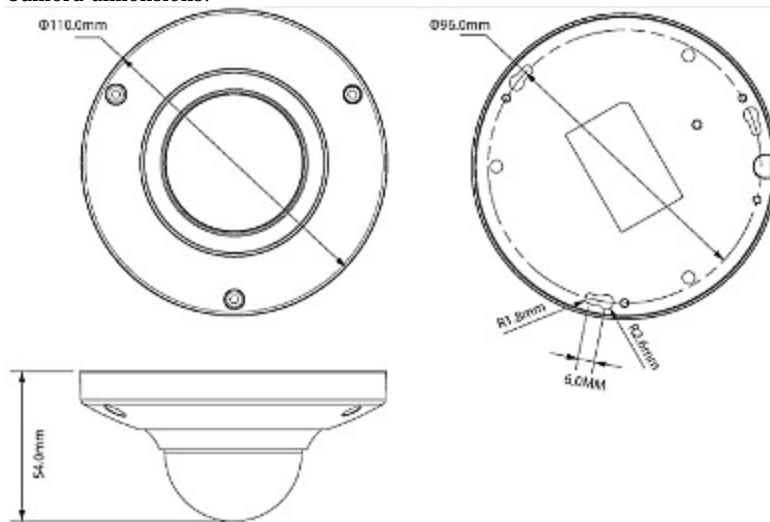

DELTA-OPTI Monika Matysiak; <https://www.delta.poznan.pl>
POL; 60-713 Poznań; Graniczna 10
e-mail: delta-opti@delta.poznan.pl; tel: +(48) 61 864 69 60

Default IP address:	192.168.1.108
Web browser access ports:	80, 37777
PC client access ports:	37777
Mobile client access ports:	37777
Port ONVIF:	80
RTSP URL:	rtsp://admin:haslo@192.168.1.108:554/cam/realmonitor?channel=1&subtype=0 - Main stream rtsp://admin:haslo@192.168.1.108:554/cam/realmonitor?channel=1&subtype=1 - Sub stream
WEB Server:	Built-in
Max. number of on-line users:	20
ONVIF:	2.42
Main features:	<ul style="list-style-type: none"> • WB - White Balance (ATW/AWB/manual/indoor/outdoor) • AGC - Automatic Gain Control • BLC/HLC - Back Light / High Light Compensation • 3D-DNR - Digital Noise Reduction • WDR - 120 dB - Wide Dynamic Range • Possibility to change the resolution, quality and bit rate • Time mark and image description • Image rotation and mirror • Configurable: brightness, contrast, saturation • Privacy zones • Motion Detection • Audio detection • Intelligent Image Analysis : crossing the line (tripwire), intrusion, scene changing, abandoned/missing object, face detection
Power supply:	<ul style="list-style-type: none"> • PoE (802.3af), • 12 V DC / 250 mA
Power consumption:	≤ 3 W
Housing:	Dome - Metal
Vandal-proof:	✓
Color:	White
Operation temp:	-30 °C ... 60 °C
"Index of Protection":	IP66
Weight:	0.266 kg
Dimensions:	Ø 110 x 54 mm
Supported languages:	Polish, English
Manufacturer / Brand:	BCS
Guarantee:	3 years

PRESENTATION

Camera view after remove the Dome cover:

DELTA-OPTI Monika Matysiak; <https://www.delta.poznan.pl>
POL; 60-713 Poznań; Graniczna 10
e-mail: delta-opti@delta.poznan.pl; tel: +(48) 61 864 69 60

Memory card slot:

Mounting dimensions:

Camera dimensions:

In the kit:

OUR TESTS

Camera image at artificial illumination (about 30Lux):

Camera image at direct strong light opposite to camera:

Camera image at night conditions, at different illumination values show below: