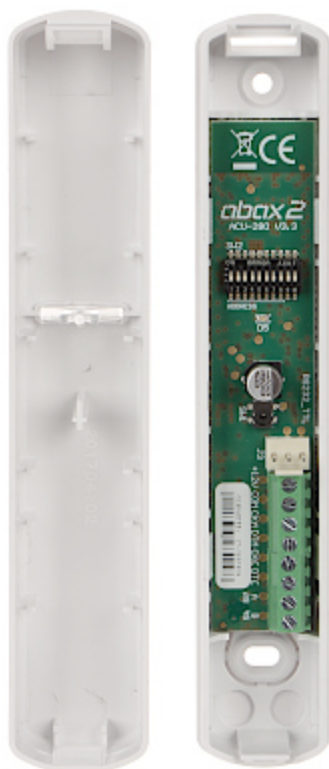

Internal view: