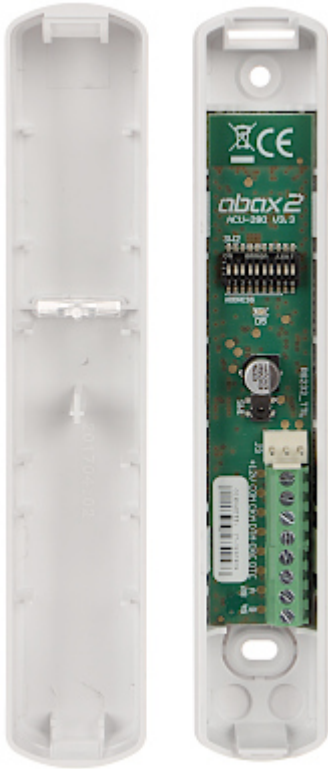

Mounting side view: