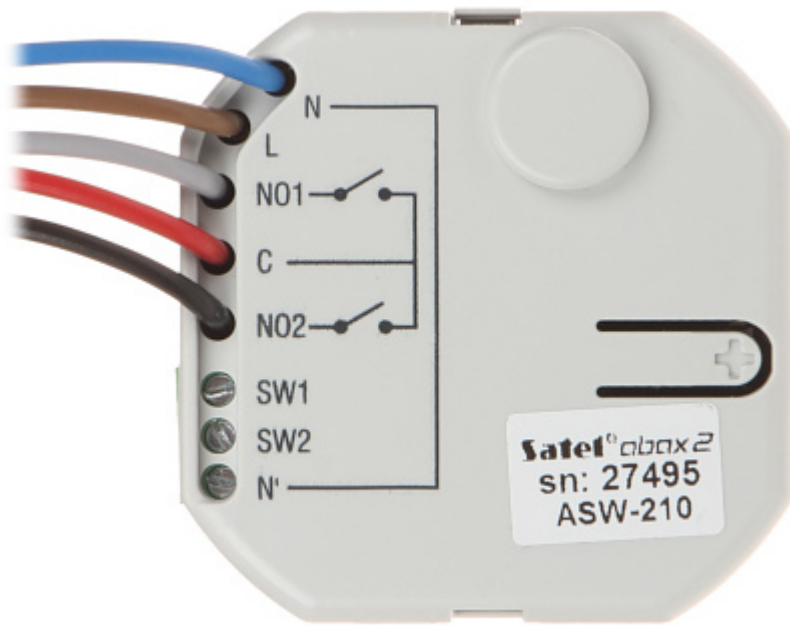

Bottom view: