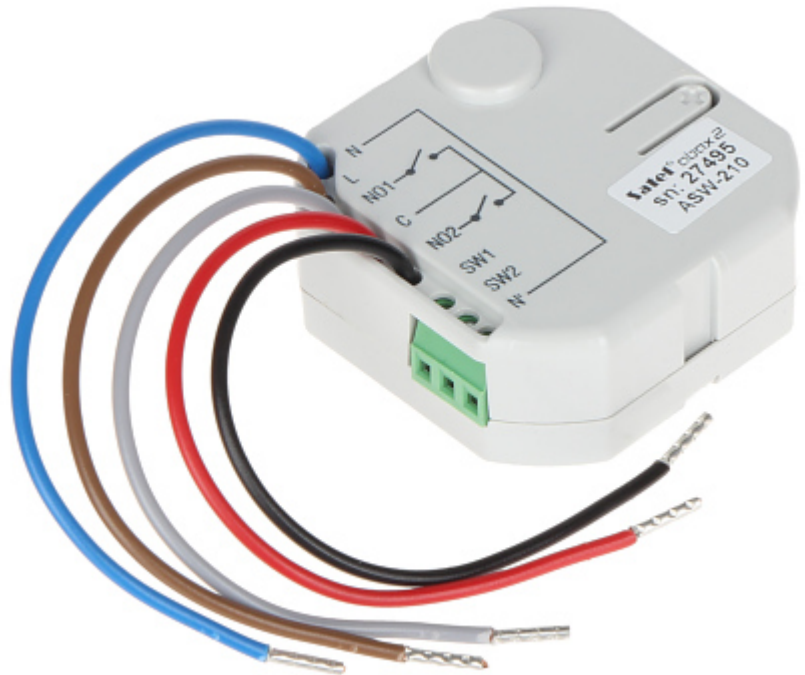

Code: ASW-210

WIRELESS TWO-CHANNEL 230V AC CONTROLLER **ASW-210** ABAX/ABAX2 SATEL

Net: **39.26 EUR** Gross: **48.29 EUR**

The ASW-210 module is intended for remote switching on and off of devices powered from the 230V AC mains. The device has a compact dimensions and is intended for mounting inside the box. The ASW-210 supports the other devices compatible with wireless ABAX/ABAX2 system.

SPECIFICATION

Support:	ABAX/ABAX2 • ACU-220, ACU-280, ARU-200 • Cooperation available soon : ACU-120, ACU-270, INTEGRA-128-WRL, ARU-100
Number of control inputs:	2 pcs
Main features:	<ul style="list-style-type: none">• The ASW-210 module is intended for remote switching on and off of devices powered from the 230V AC mains,• The control inputs are designed for connecting, for example, wall switches (mono and bistable),• Remote configuration,• Remote update of module software
Weight:	0.04 kg
Dimensions:	47 x 47 x 21 mm
Manufacturer / Brand:	SATEL
Guarantee:	2 years

PRESENTATION

Top view:

Bottom view:

PACKAGE

Dimensions (L x W x H): 0x0x0 mm	Gross Weight: 0 kg
----------------------------------	--------------------