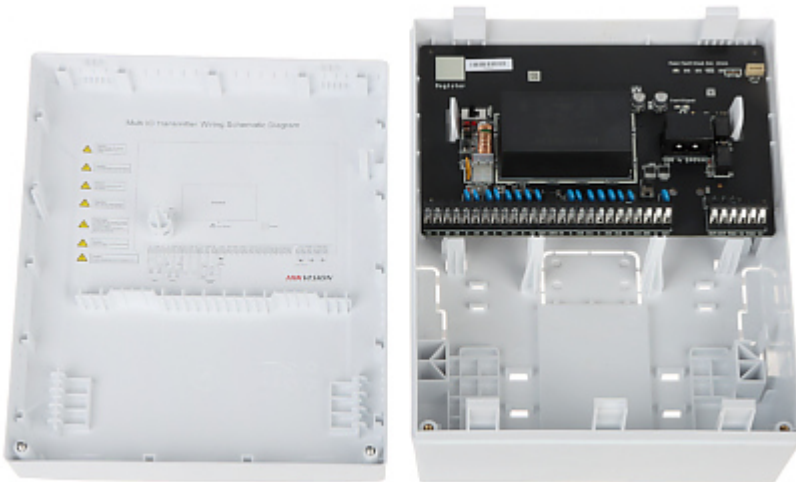

Guarantee:

2 years

PRESENTATION

Internal view of the housing: