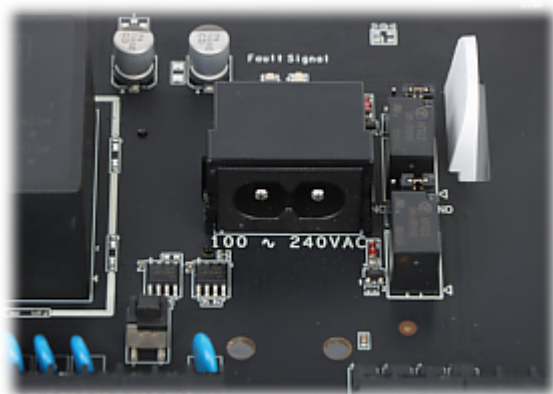

Code: DS-PM1-I1602-WE

WIRELESS MULTI IO TRANSMITTER AX PRO **DS-PM1-I1602-WE** Hikvision

Net: **190.94 EUR** Gross: **190.94 EUR**

The DS-PM1-I1602-WE wireless transmitter offers the connection wired detectors, e.g. PIR, to the AX PRO alarm system.

SPECIFICATION

Application:	Wireless alarm systems HIKVISION AX PRO
Alarm inputs:	16
Alarm outputs:	2
Power output:	2 x 12 V / 1 A (total)
Serial port:	1
Wireless:	<ul style="list-style-type: none">• 868 MHz - Bidirectional communication• Range : 1100 m (in open area)
Place for battery:	12 V / 7 Ah : 151 x 65 x 94 mm
Main features:	<ul style="list-style-type: none">• LED indication• Tamper protection (detection of removing from mounting surface and enclosure opening)
Emergency Power Supply:	Battery : 7 Ah (not included)
Power supply:	100 V ... 240 V AC / 30 W (max)
Operation temp:	-10 °C ... 40 °C
Permissible relative humidity:	10 % ... 90 %
Weight:	1.12 kg
Dimensions:	261 x 199 x 86 mm
Manufacturer / Brand:	Hikvision
SAP Code:	302401916

Connectors:

Connectors description:

Rear view:

In the kit:

PACKAGE

Dimensions (L x W x H): 0x0x0 mm	Gross Weight: 0 kg
----------------------------------	--------------------

DELTA-OPTI Monika Matysiak; <https://www.delta.poznan.pl>
POL; 60-713 Poznań; Graniczna 10
e-mail: delta-opti@delta.poznan.pl; tel: +(48) 61 864 69 60