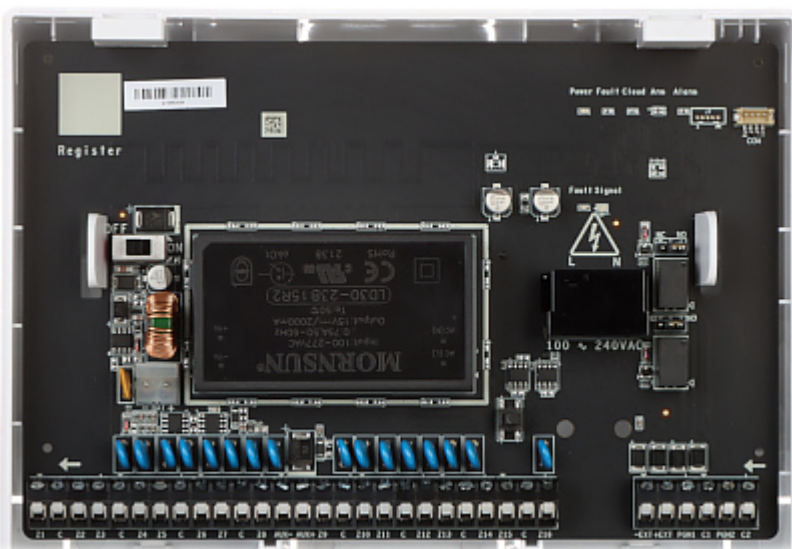

Connectors description:

Rear view: