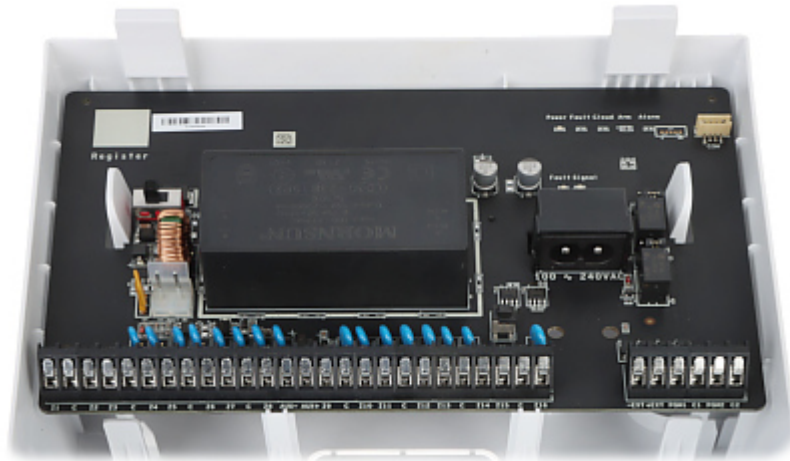

Code: DS-PM1-I1602-WE

WIRELESS MULTI IO TRANSMITTER AX PRO **DS-PM1-I1602-WE** Hikvision

Net: **190.94 EUR** Gross: **190.94 EUR**

The DS-PM1-I1602-WE wireless transmitter offers the connection wired detectors, e.g. PIR, to the AX PRO alarm system.

SPECIFICATION

Application:	Wireless alarm systems HIKVISION AX PRO
Alarm inputs:	16
Alarm outputs:	2
Power output:	2 x 12 V / 1 A (total)
Serial port:	1
Wireless:	<ul style="list-style-type: none">• 868 MHz - Bidirectional communication• Range : 1100 m (in open area)
Place for battery:	12 V / 7 Ah : 151 x 65 x 94 mm
Main features:	<ul style="list-style-type: none">• LED indication• Tamper protection (detection of removing from mounting surface and enclosure opening)
Emergency Power Supply:	Battery : 7 Ah (not included)
Power supply:	100 V ... 240 V AC / 30 W (max)
Operation temp:	-10 °C ... 40 °C
Permissible relative humidity:	10 % ... 90 %
Weight:	1.12 kg
Dimensions:	261 x 199 x 86 mm
Manufacturer / Brand:	Hikvision
SAP Code:	302401916

Connectors:

Connectors description:

Rear view:

In the kit:

PACKAGE

Dimensions (L x W x H): 0x0x0 mm	Gross Weight: 0 kg
----------------------------------	--------------------

DELTA-OPTI Monika Matysiak; <https://www.delta.poznan.pl>
POL; 60-713 Poznań; Graniczna 10
e-mail: delta-opti@delta.poznan.pl; tel: +(48) 61 864 69 60