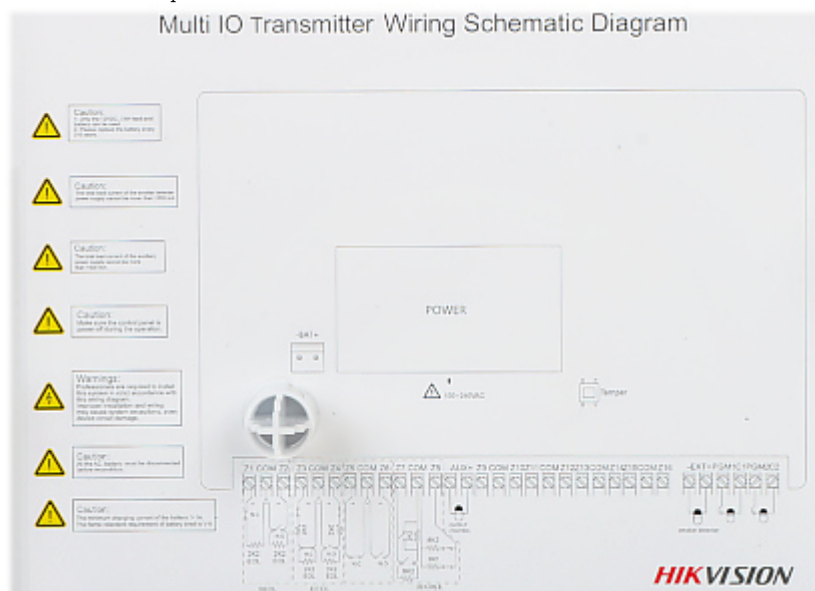

SPECIFICATION

Application:	Wireless alarm systems HIKVISION AX PRO
Alarm inputs:	16
Alarm outputs:	2
Power output:	2 x 12 V / 1 A (total)
Serial port:	1
Wireless:	<ul style="list-style-type: none">• 868 MHz - Bidirectional communication• Range : 1100 m (in open area)
Place for battery:	12 V / 7 Ah : 151 x 65 x 94 mm
Main features:	<ul style="list-style-type: none">• LED indication• Tamper protection (detection of removing from mounting surface and enclosure opening)
Emergency Power Supply:	Battery : 7 Ah (not included)
Power supply:	100 V ... 240 V AC / 30 W (max)
Operation temp:	-10 °C ... 40 °C
Permissible relative humidity:	10 % ... 90 %
Weight:	1.12 kg
Dimensions:	261 x 199 x 86 mm
Manufacturer / Brand:	Hikvision
SAP Code:	302401916

Connectors:

Connectors description:

Rear view:

In the kit:

PACKAGE

Dimensions (L x W x H): 0x0x0 mm	Gross Weight: 0 kg
----------------------------------	--------------------

DELTA-OPTI Monika Matysiak; <https://www.delta.poznan.pl>
POL; 60-713 Poznań; Graniczna 10
e-mail: delta-opti@delta.poznan.pl; tel: +(48) 61 864 69 60