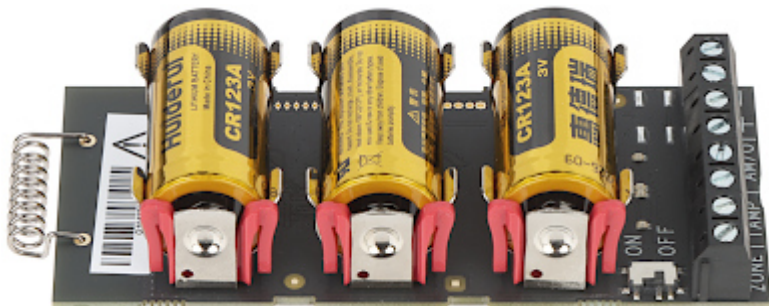

Side view:

ON-OFF switch: