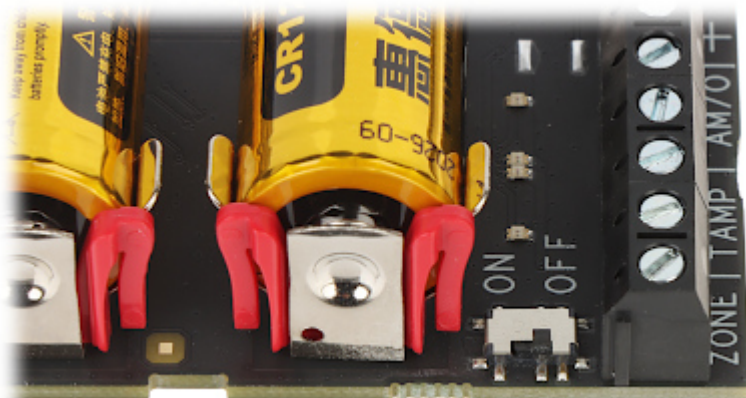

ON-OFF switch:

PACKAGE

Dimensions (L x W x H): 0x0x0 mm	Gross Weight: 0 kg