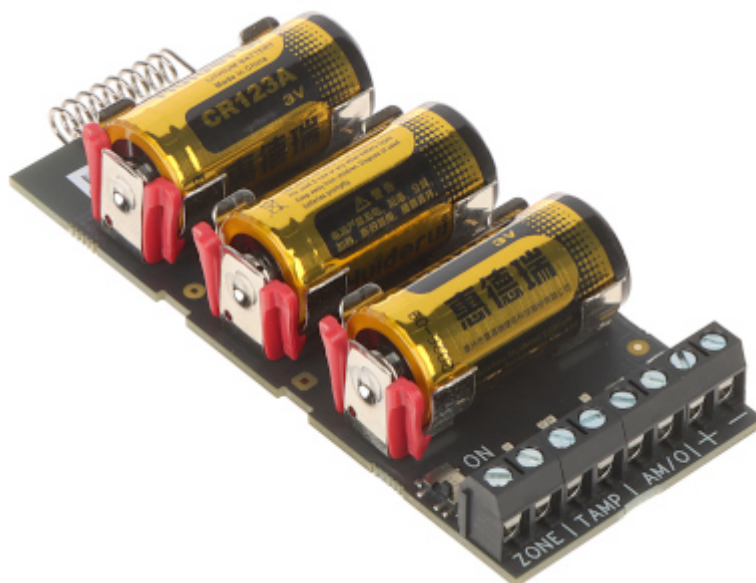

Code: DS-PM1-I1-WE

WIRELESS INPUT EXPANDER **DS-PM1-I1-WE** AX PRO Hikvision

Net: 257.00 PLN Gross: 316.11 PLN

The DS-PM1-I1-WE expander allows you to connect the wired detector to the HIKVISION AX PRO wireless system. The device can also function as a zone input. Additional functionality is provided by a separate TAMPER input and an additional programmable input/output. In addition, the expander is equipped with the option of powering the wired detector with 3V DC voltage and a built-in accelerometer designed to detect device tampering.

SPECIFICATION

| | |
|---|---|
| Support: | Wireless alarm systems HIKVISION AX PRO |
| Operation: | 1 pcs - alarm input 1 pcs - TAMPER input 1 pcs - anti-mask input / Alarm output |
| Frequency band: | 868 MHz |
| Radio communication range (at open area): | 1700 m @ ≤ 10 kbps |
| Tamper output: | Tampering detection - detection of device position change using the accelerometer |
| Power supply: | 3 x Battery : CR123A 3 V (included) |
| Main features: | <ul style="list-style-type: none">• Power output 3.3 V DC / 10 mA - possibility of powering the active detector• Bi-directional encrypted radio communication• AES-128 data encryption• Intelligent jamming detection• Operation status LED indicator : Red / Green |
| Operation temp: | -10 °C ... 55 °C |
| Weight: | 0.08 kg |
| Dimensions: | 102 x 41 x 23 mm |
| Manufacturer / Brand: | Hikvision |
| SAP Code: | 302401879 |
| Guarantee: | 2 years |