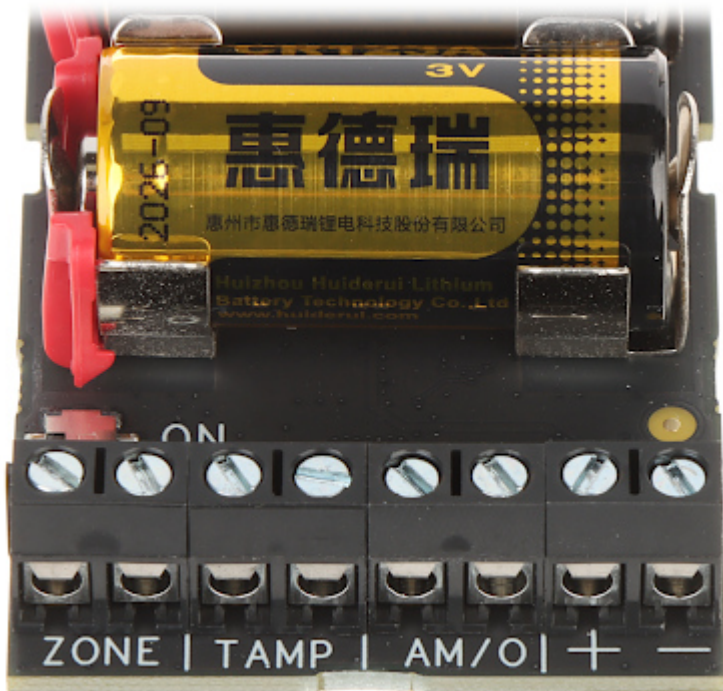

Side view:

PACKAGE

Dimensions (L x W x H): 0x0x0 mm	Gross Weight: 0 kg